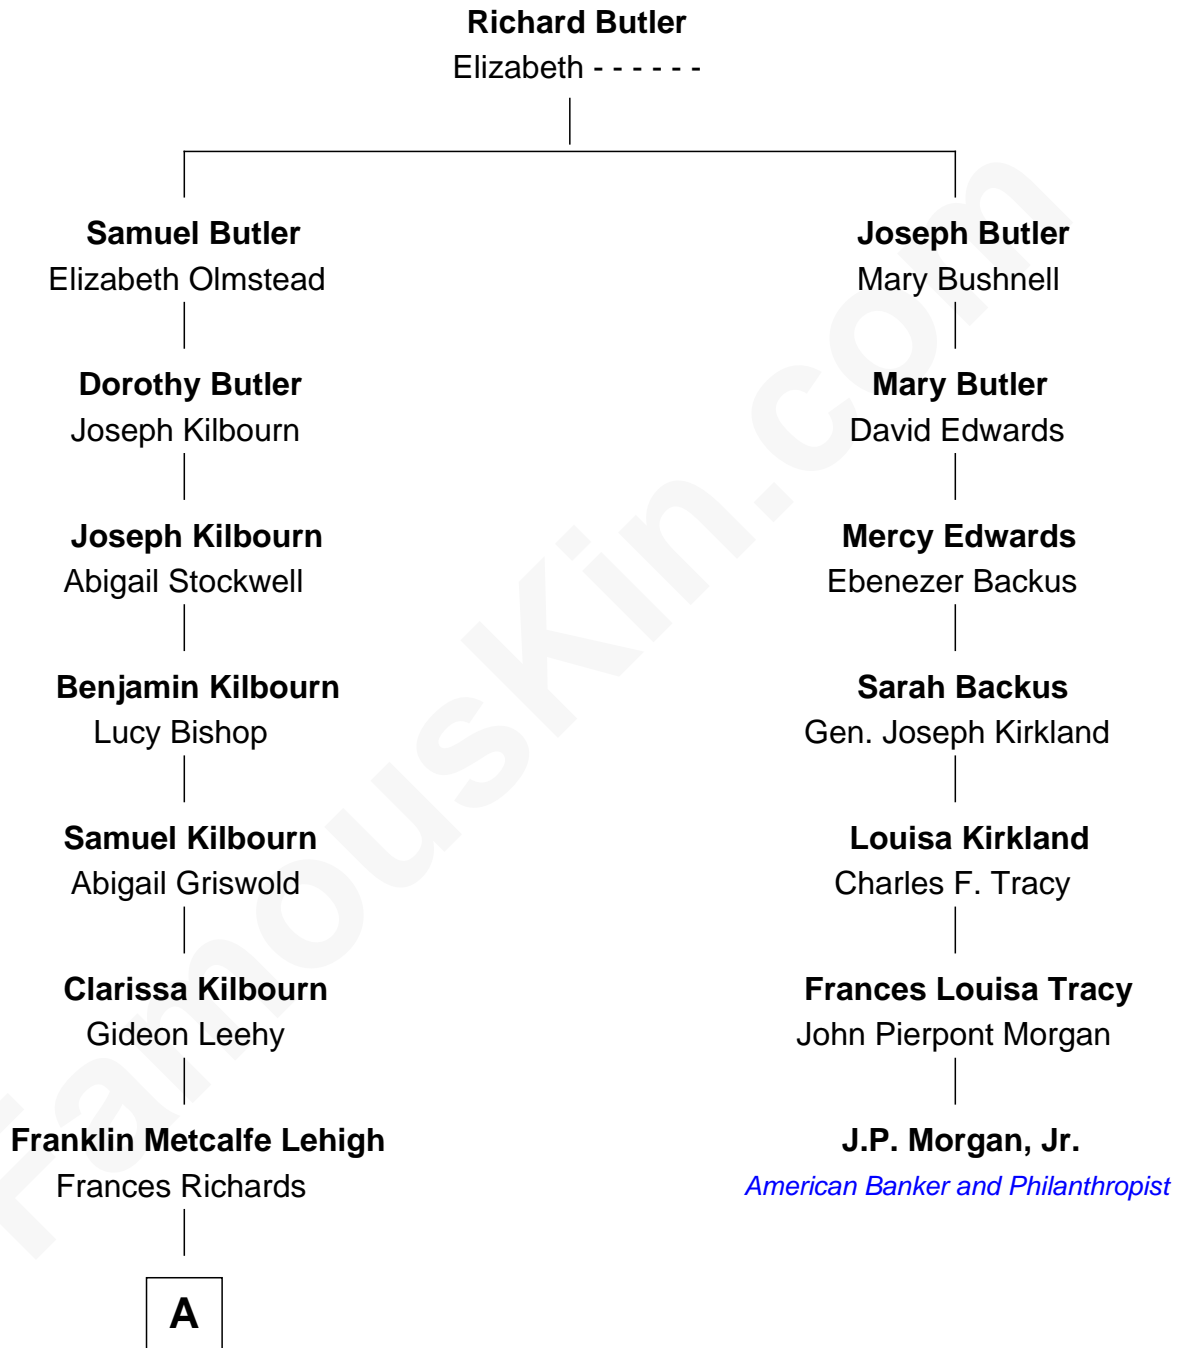

FamousKin.com

Relationship Chart of

Shirley MacLaine

Movie Actress

6th cousin 3 times removed of

J.P. Morgan, Jr.
American Banker and Philanthropist

A

—
Blanche Lehigh
Murdoch T. MacLean