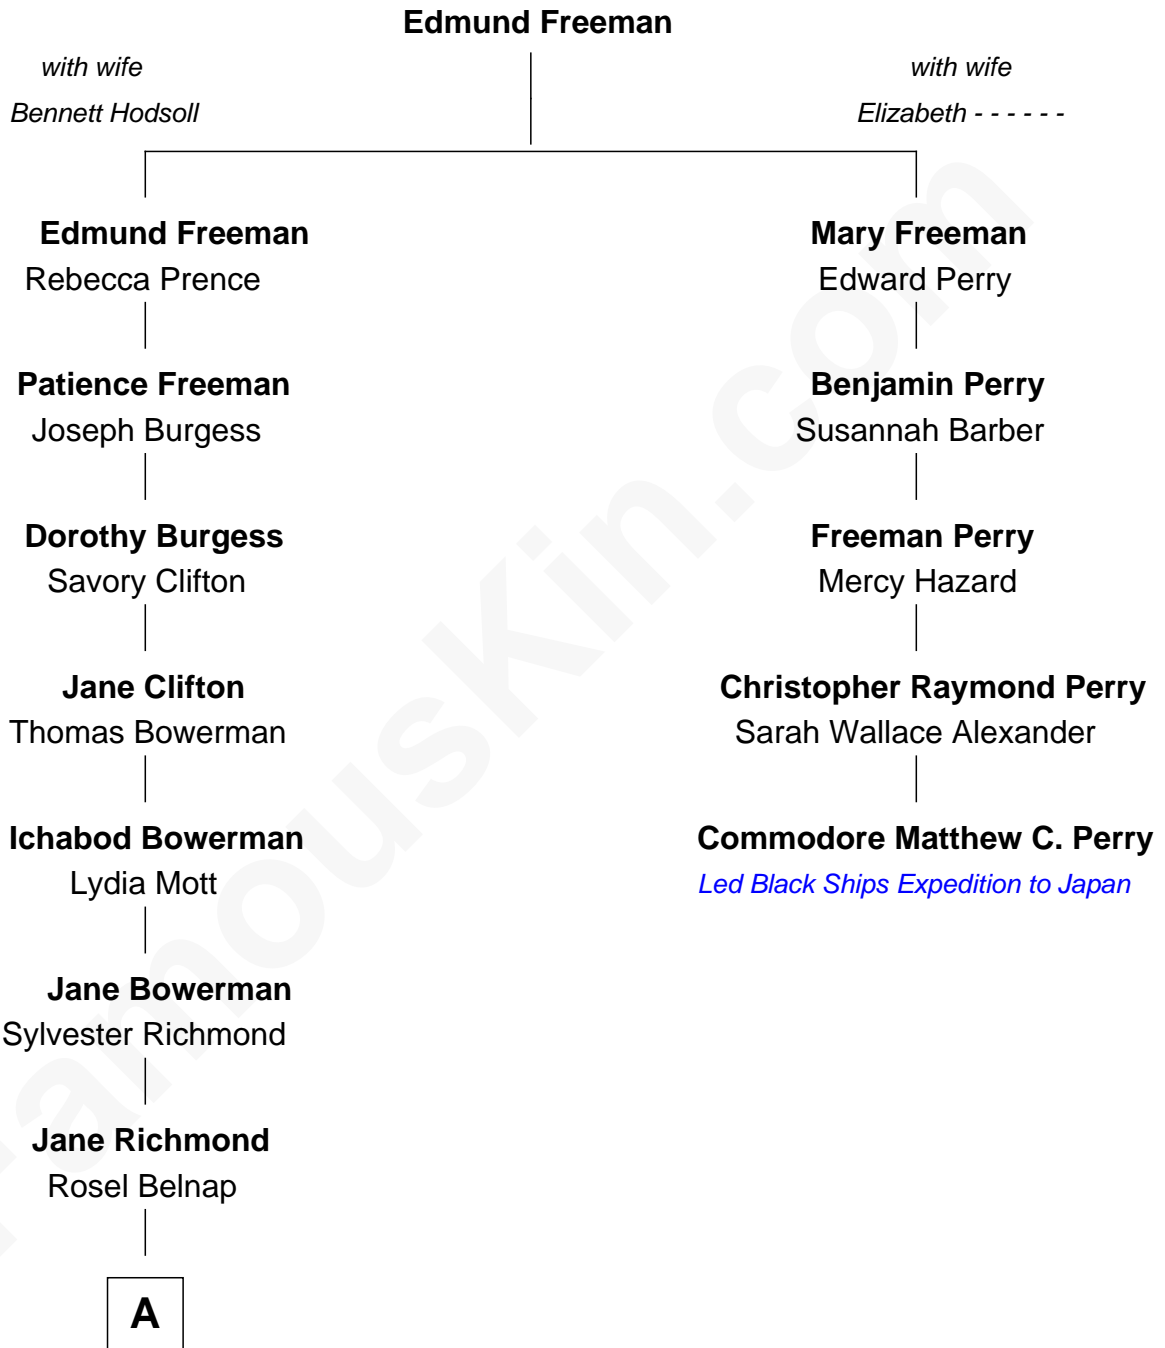

# FamousKin.com Relationship Chart of

**Danny Ainge**

*NBA Player and Coach*

4th cousin 8 times removed of

**Commodore Matthew C. Perry**

*Led Black Ships Expedition to Japan*

**A**

**Gilbert Belnap**

Adaline Knight

**Gilbert Rosel Belnap**

Sarah Jane Cole

**Adeline Lorana Belnap**

Heber Charles Ballantyne

**Douglas Twain Ballantyne**

Eva Ethel Rollins

**Janet Kay Ballantyne**