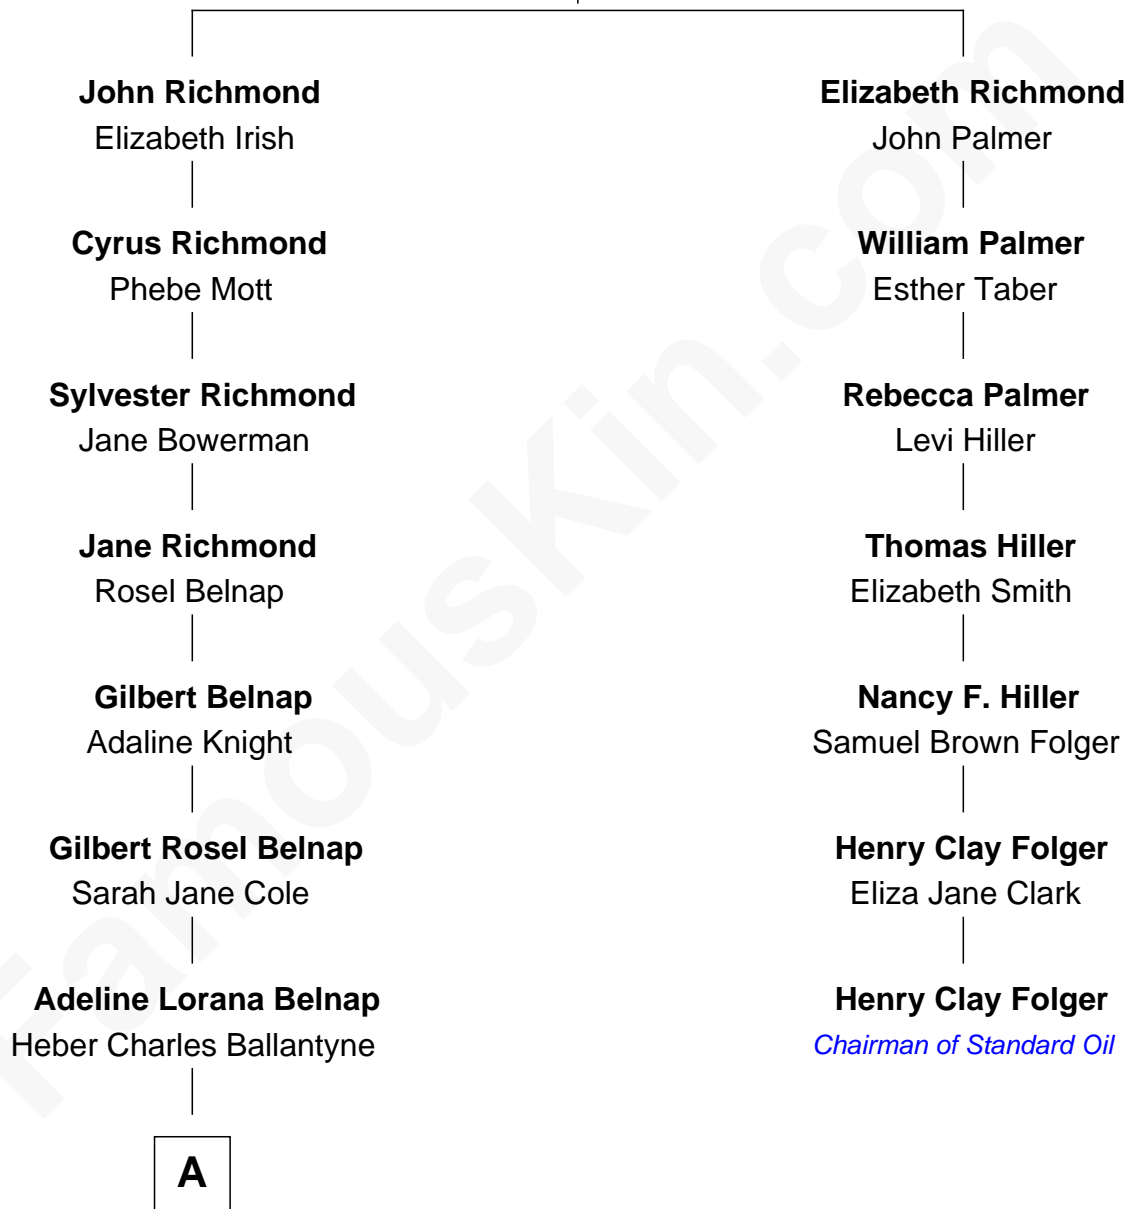

FamousKin.com Relationship Chart of

Danny Ainge

NBA Player and Coach

6th cousin 3 times removed of

Henry Clay Folger

Founder of Folger Shakespeare Library and Chairman of Standard Oil

Edward Richmond

Abigail Davis

A

—
Douglas Twain Ballantyne

Eva Ethel Rollins

—
Janet Kay Ballantyne

Donald Everett Ainge

—
Danny Ainge

NBA Player and Coach

FamousKin.com