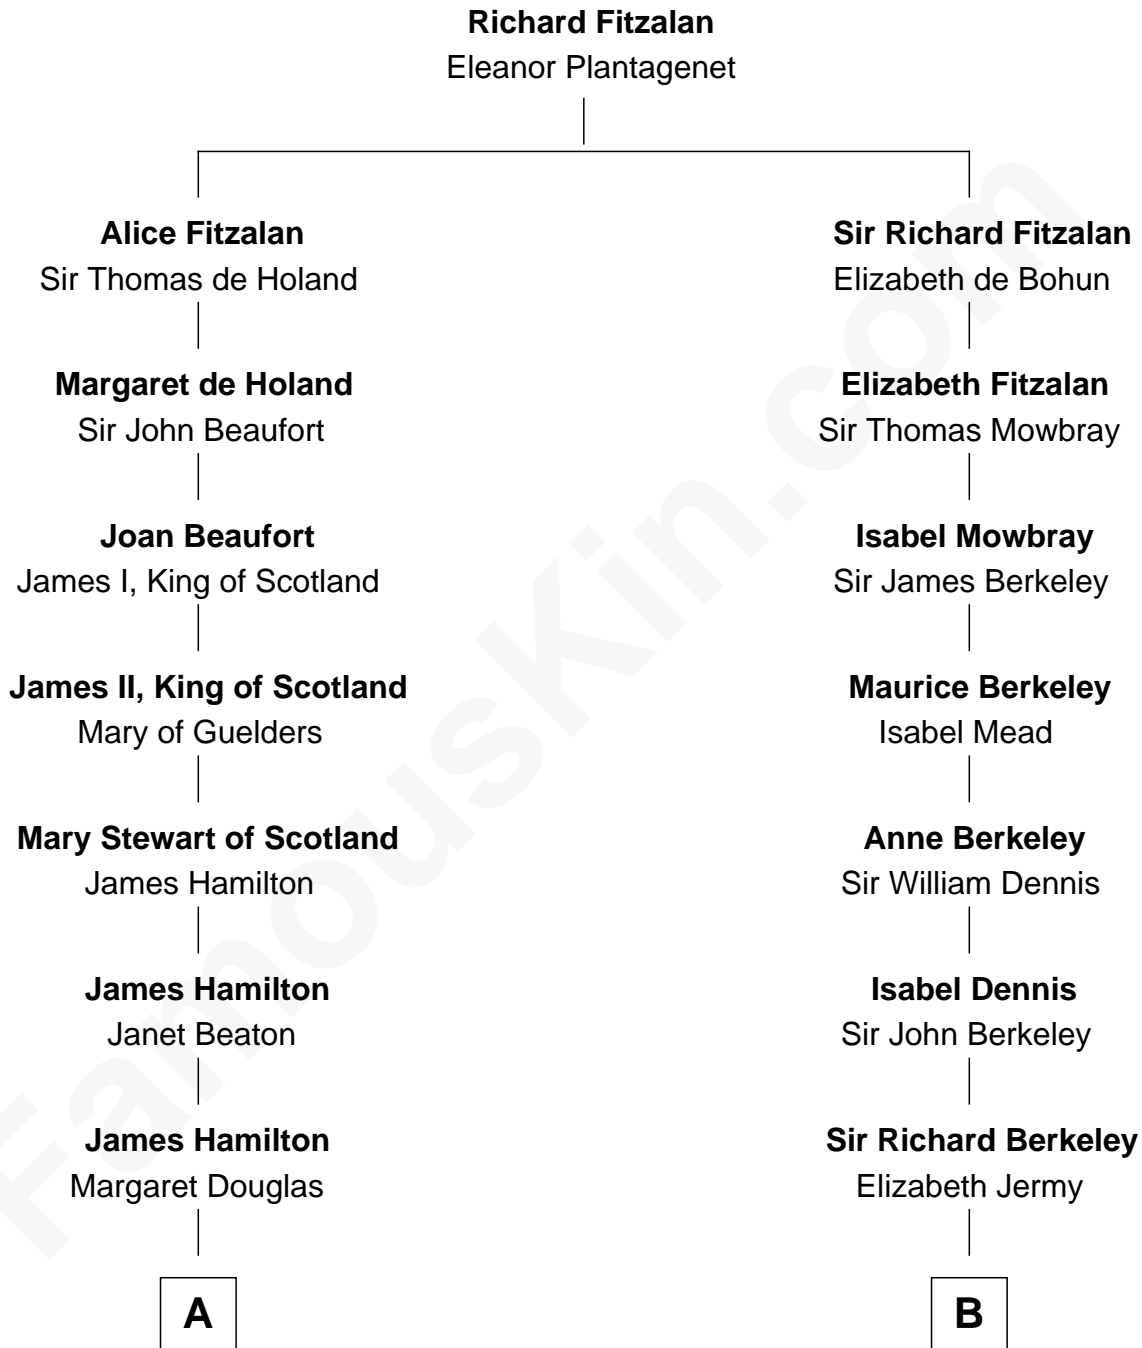

# FamousKin.com Relationship Chart of

**Ralph Fiennes**

*Movie Actor*

20th cousin of

**Warren Buffett**

*Chairman & CEO, Berkshire Hathaway*

**C**

**Gertrude Theodosia Colley**

Alberic Arthur Twisleton-Wykeham-Fiennes

**Sir Maurice Alberic Twisleton-Wykeham-Fiennes**

Sylvia Joan Finlay

**Mark Fiennes**

Jennifer Anne Mary Alleyne Lash

**Ralph Fiennes**

*Movie Actor*

**D**

**Susan Ann Watson**

Ford Bela Barber

**Stella Frances Barber**

John Ammon Stahl

**Leila Stahl**

Howard Homan Buffett

**Warren Buffett**

*Chairman & CEO, Berkshire Hathaway*