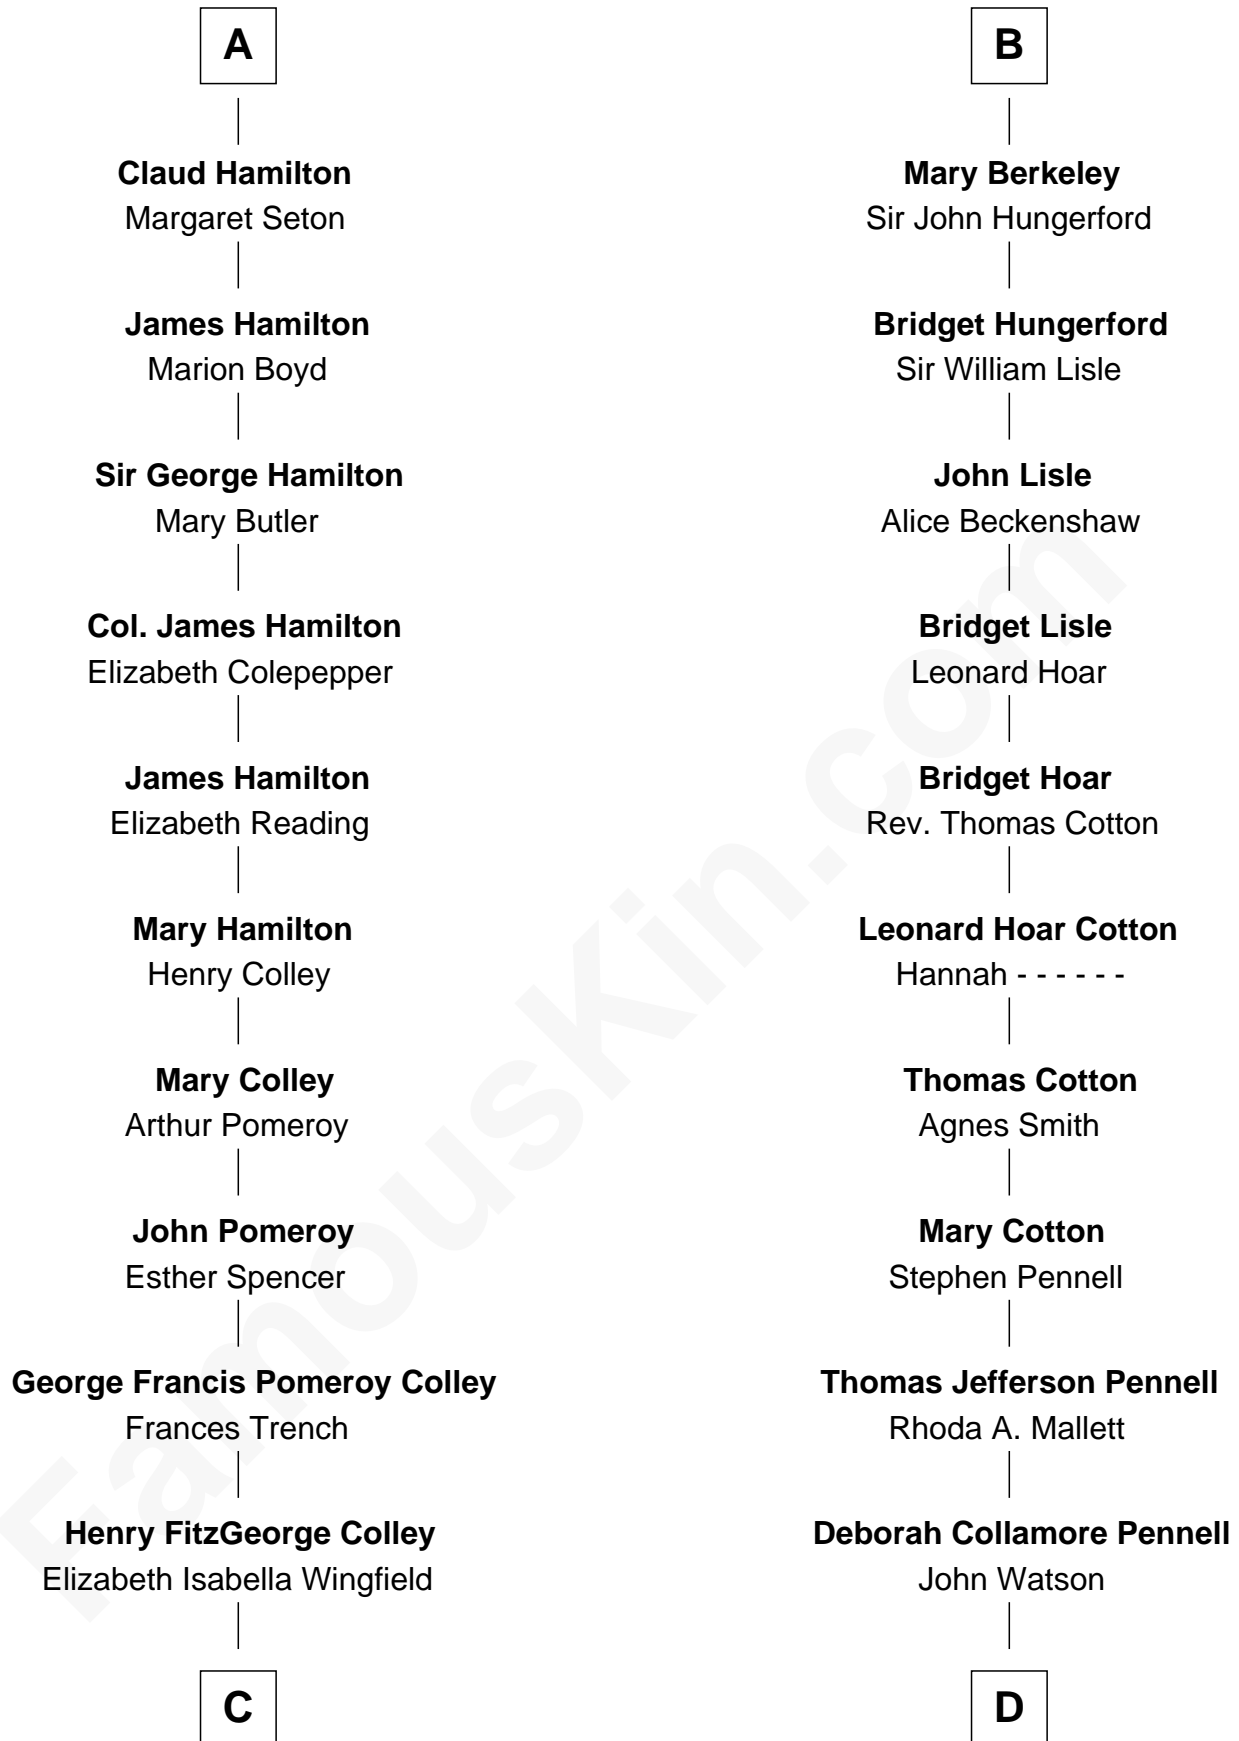

# FamousKin.com Relationship Chart of

**Ralph Fiennes**

*Movie Actor*

20th cousin of

**Warren Buffett**

*Chairman & CEO, Berkshire Hathaway*

**C**

**Gertrude Theodosia Colley**

Alberic Arthur Twisleton-Wykeham-Fiennes

**Sir Maurice Alberic Twisleton-Wykeham-Fiennes**

Sylvia Joan Finlay

**Mark Fiennes**

Jennifer Anne Mary Alleyne Lash

**Ralph Fiennes**

*Movie Actor*

**D**

**Susan Ann Watson**

Ford Bela Barber

**Stella Frances Barber**

John Ammon Stahl

**Leila Stahl**

Howard Homan Buffett

**Warren Buffett**

*Chairman & CEO, Berkshire Hathaway*