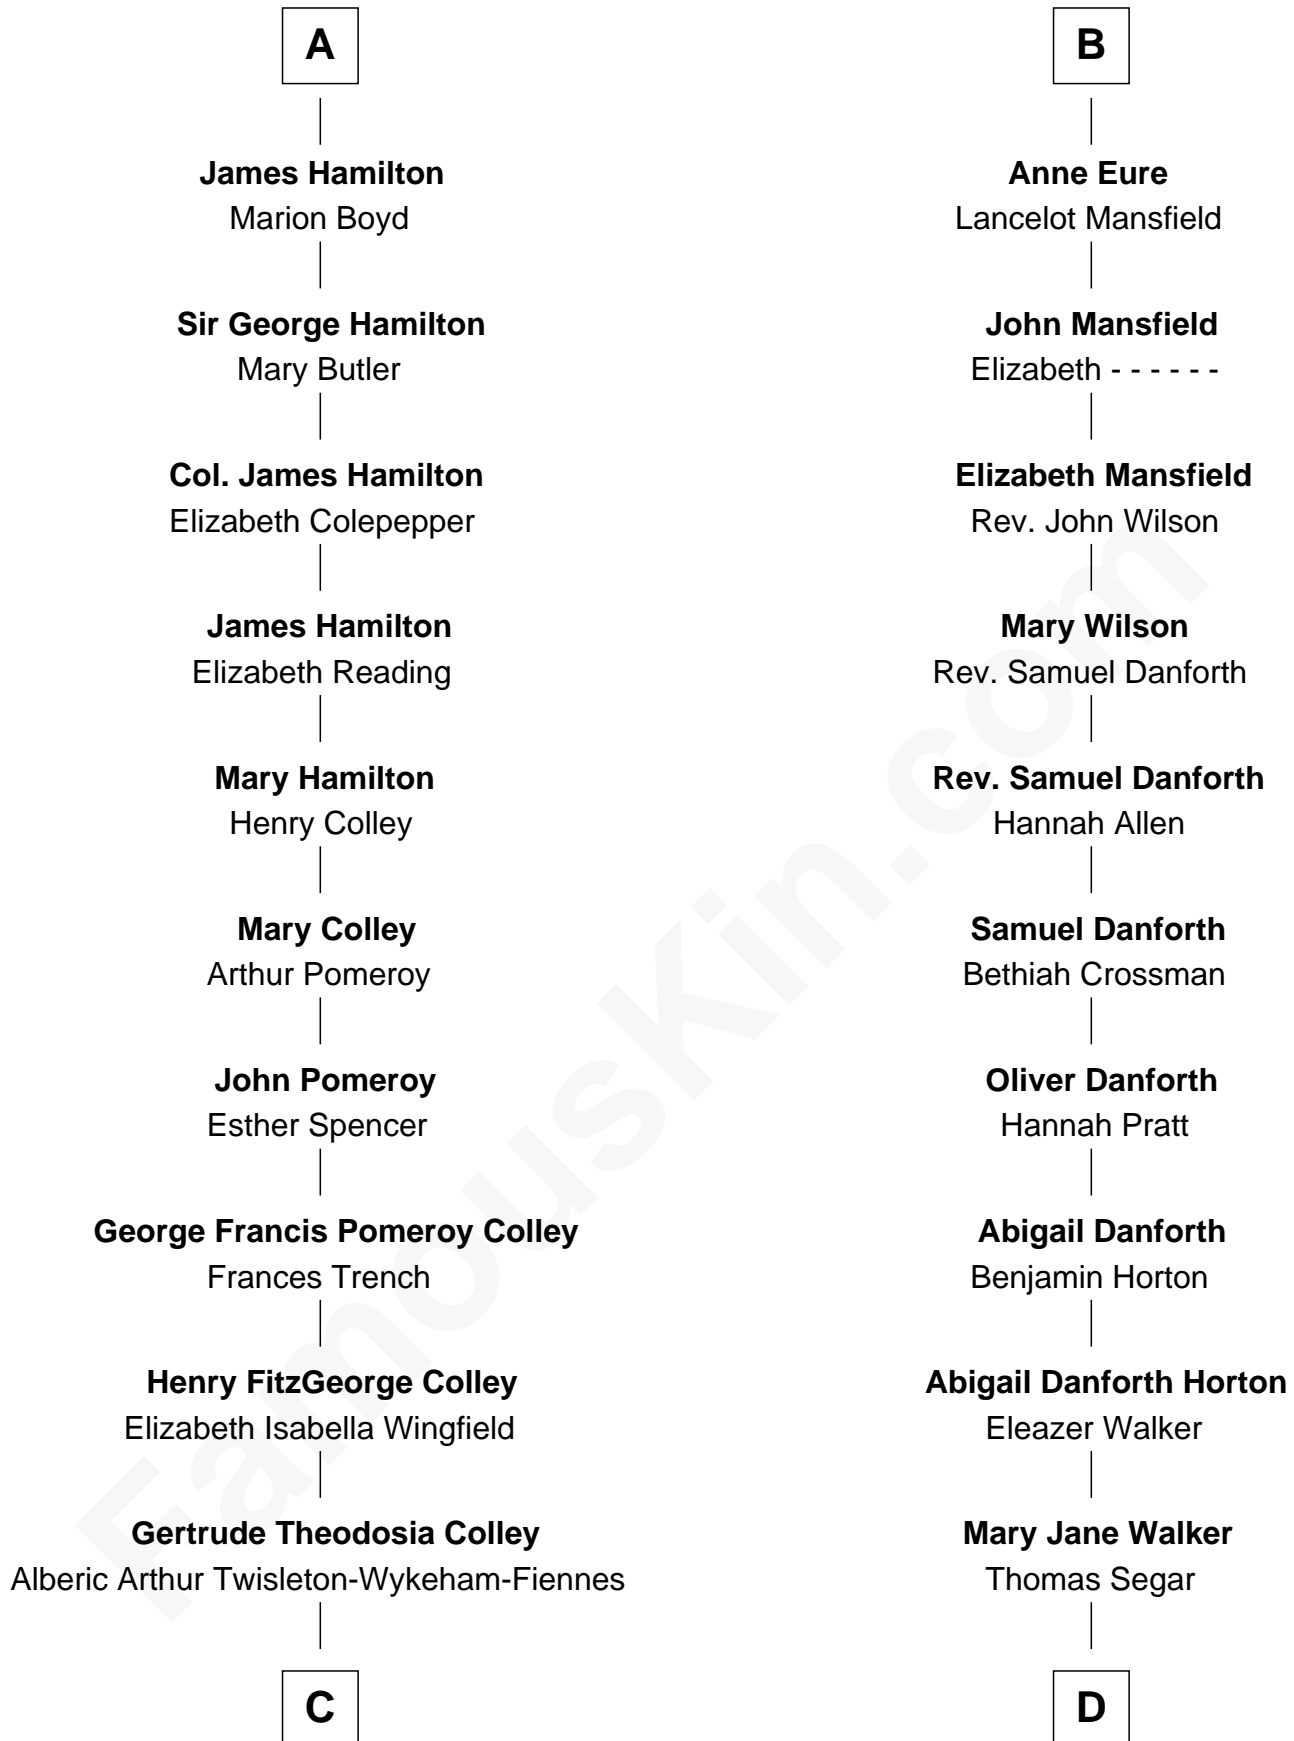

# FamousKin.com Relationship Chart of

**Ralph Fiennes**

*Movie Actor*

18th cousin 1 time removed of

**E. C. Segar**

*Cartoonist (Popeye creator)*

**C**

**Sir Maurice Alberic Twisleton-Wykeham-Fiennes**