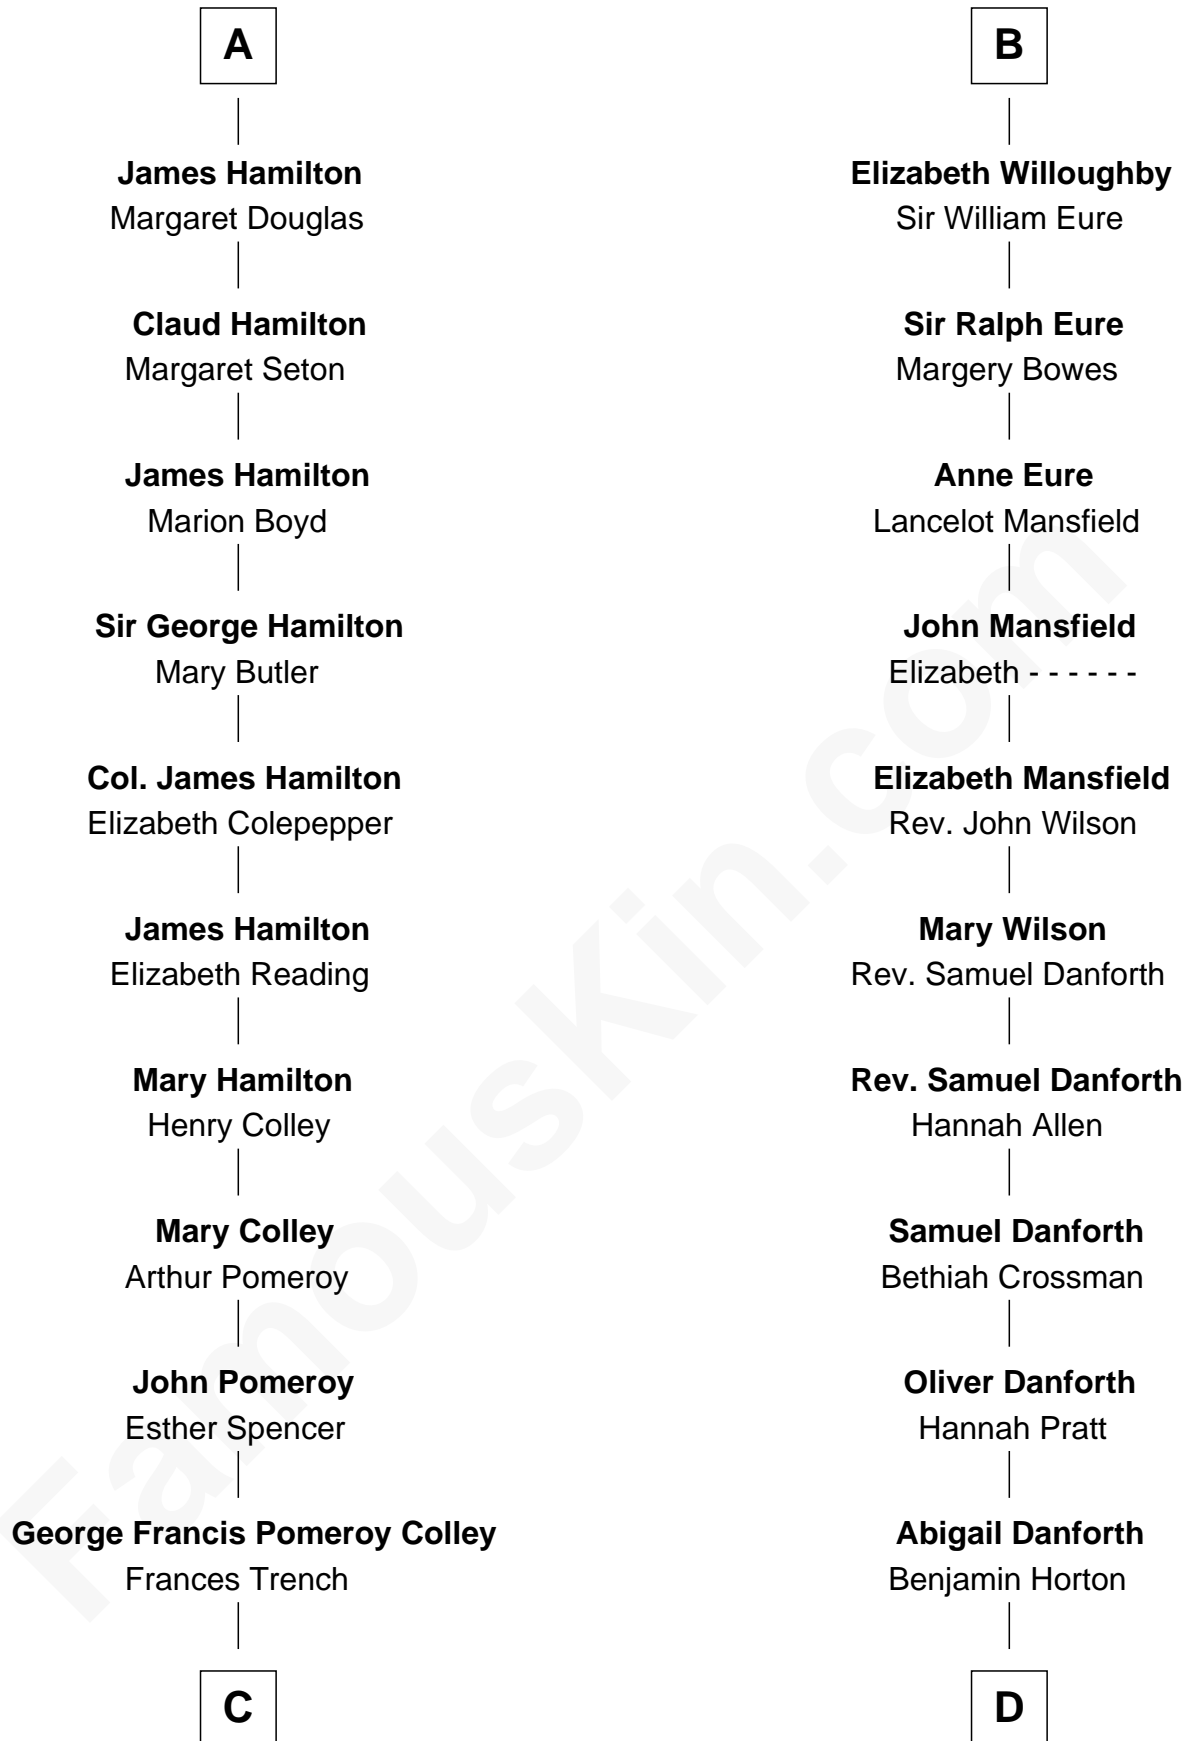

**FamousKin.com**  
**Relationship Chart of**  
**Ralph Fiennes**  
*Movie Actor*

20th cousin 1 time removed of  
**E. C. Segar**  
*Cartoonist (Popeye creator)*

**C**

**Henry FitzGeorge Colley**  
Elizabeth Isabella Wingfield

**Gertrude Theodosia Colley**  
Alberic Arthur Twisleton-Wykeham-Fiennes

**Sir Maurice Alberic Twisleton-Wykeham-Fiennes**  
Sylvia Joan Finlay

**Mark Fiennes**  
Jennifer Anne Mary Alleyne Lash

**Ralph Fiennes**  
*Movie Actor*

**D**

**Abigail Danforth Horton**  
Eleazer Walker

**Mary Jane Walker**  
Thomas Segar

**Amzi Andrews Segar**  
Erma Irene Crisler

**E. C. Segar**  
*Cartoonist*