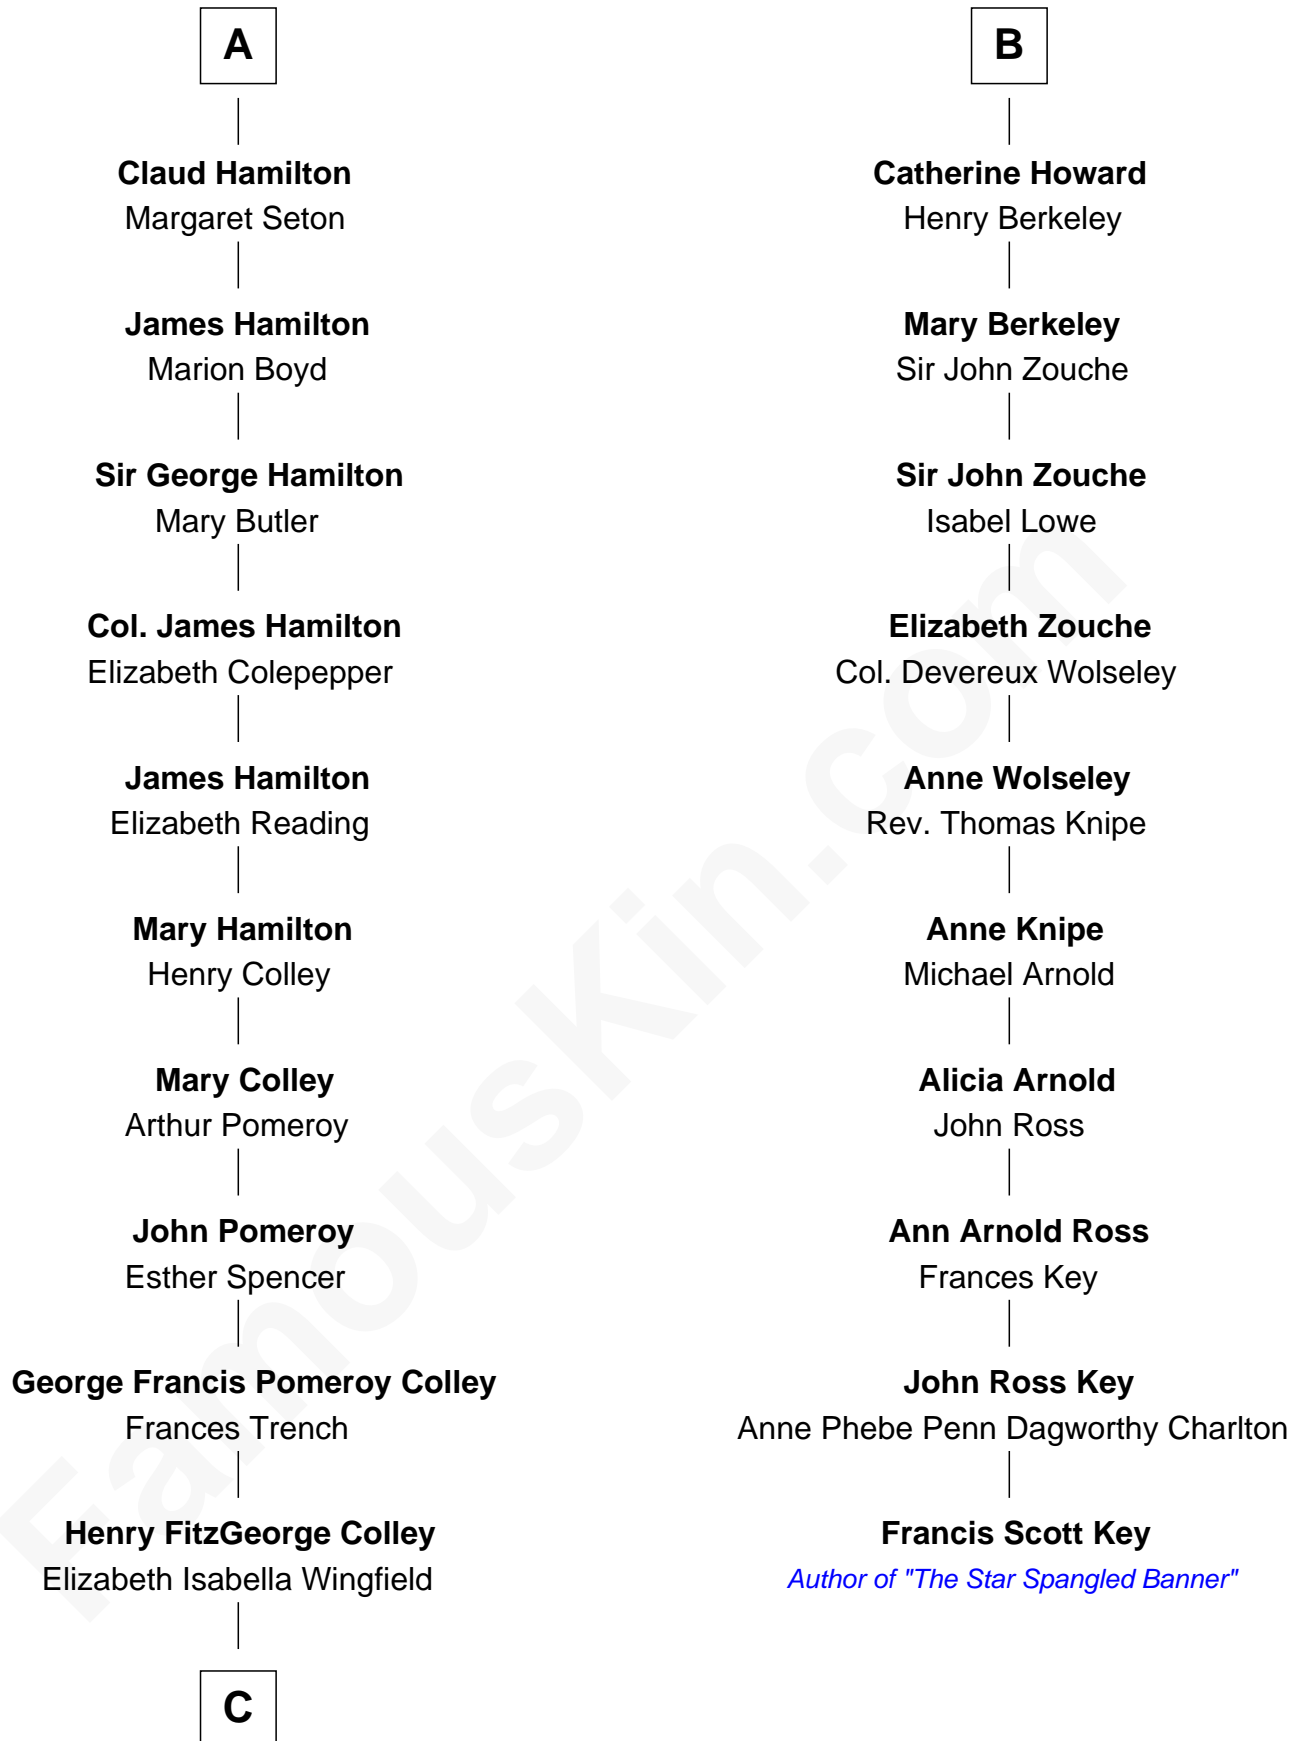

FamousKin.com
Relationship Chart of
Ralph Fiennes
Movie Actor

16th cousin 4 times removed of

Francis Scott Key
Author of "The Star Spangled Banner"

C

—
Gertrude Theodosia Colley

Alberic Arthur Twisleton-Wykeham-Fiennes