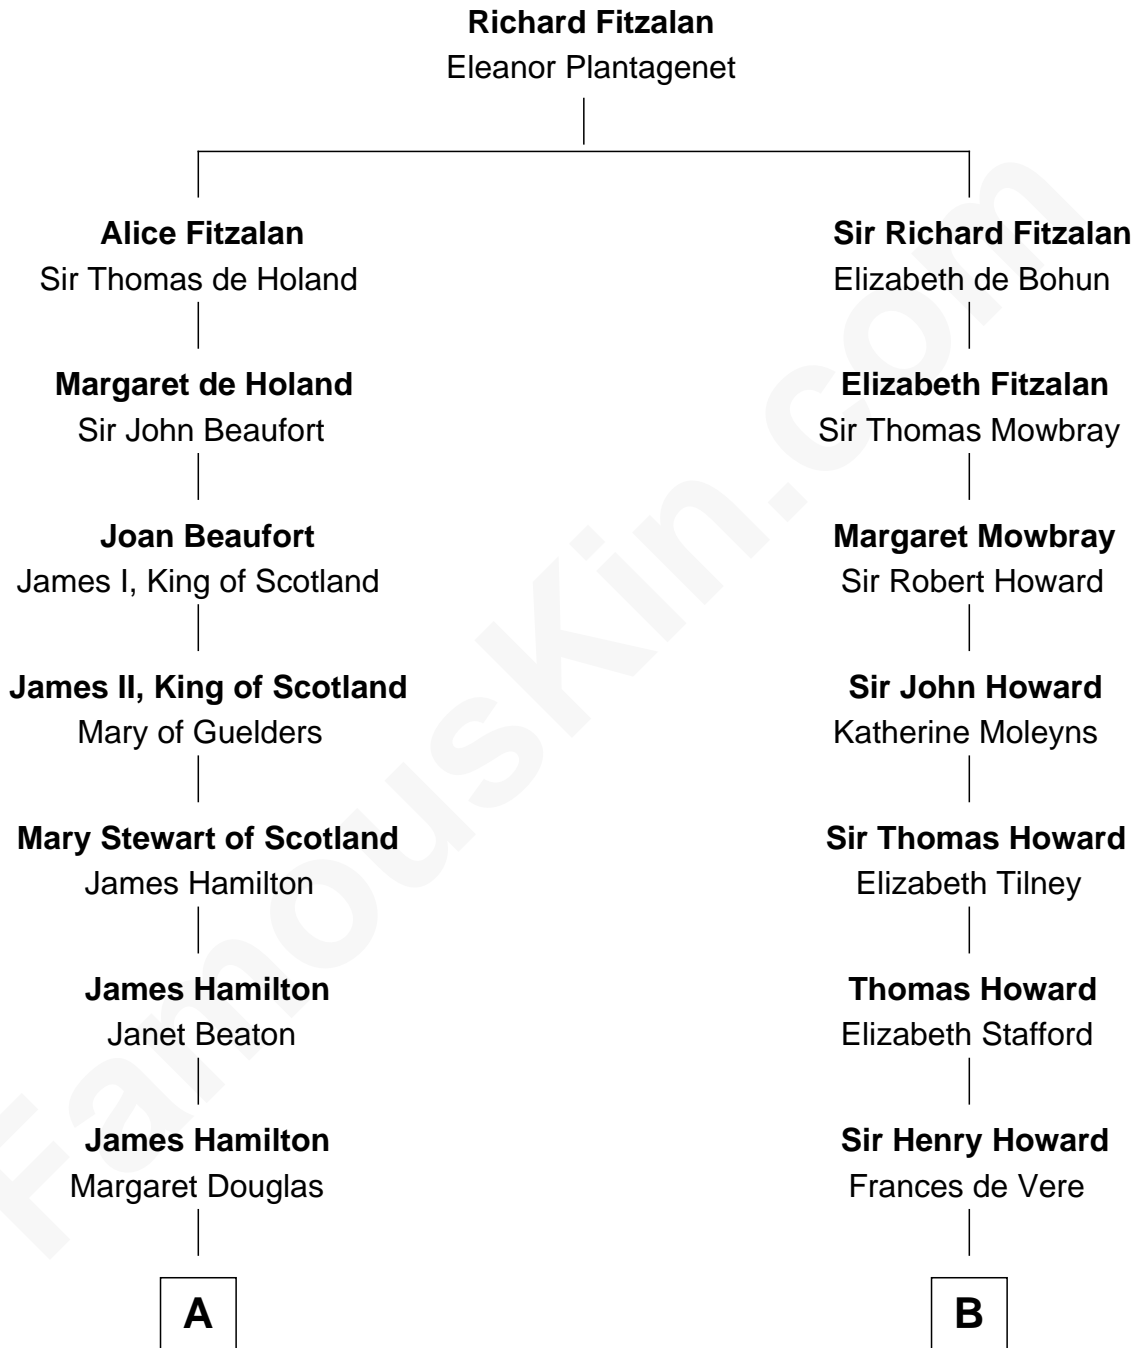

FamousKin.com
Relationship Chart of
Ralph Fiennes
Movie Actor

16th cousin 4 times removed of

Francis Scott Key
Author of "The Star Spangled Banner"

C

—
Gertrude Theodosia Colley

Alberic Arthur Twisleton-Wykeham-Fiennes