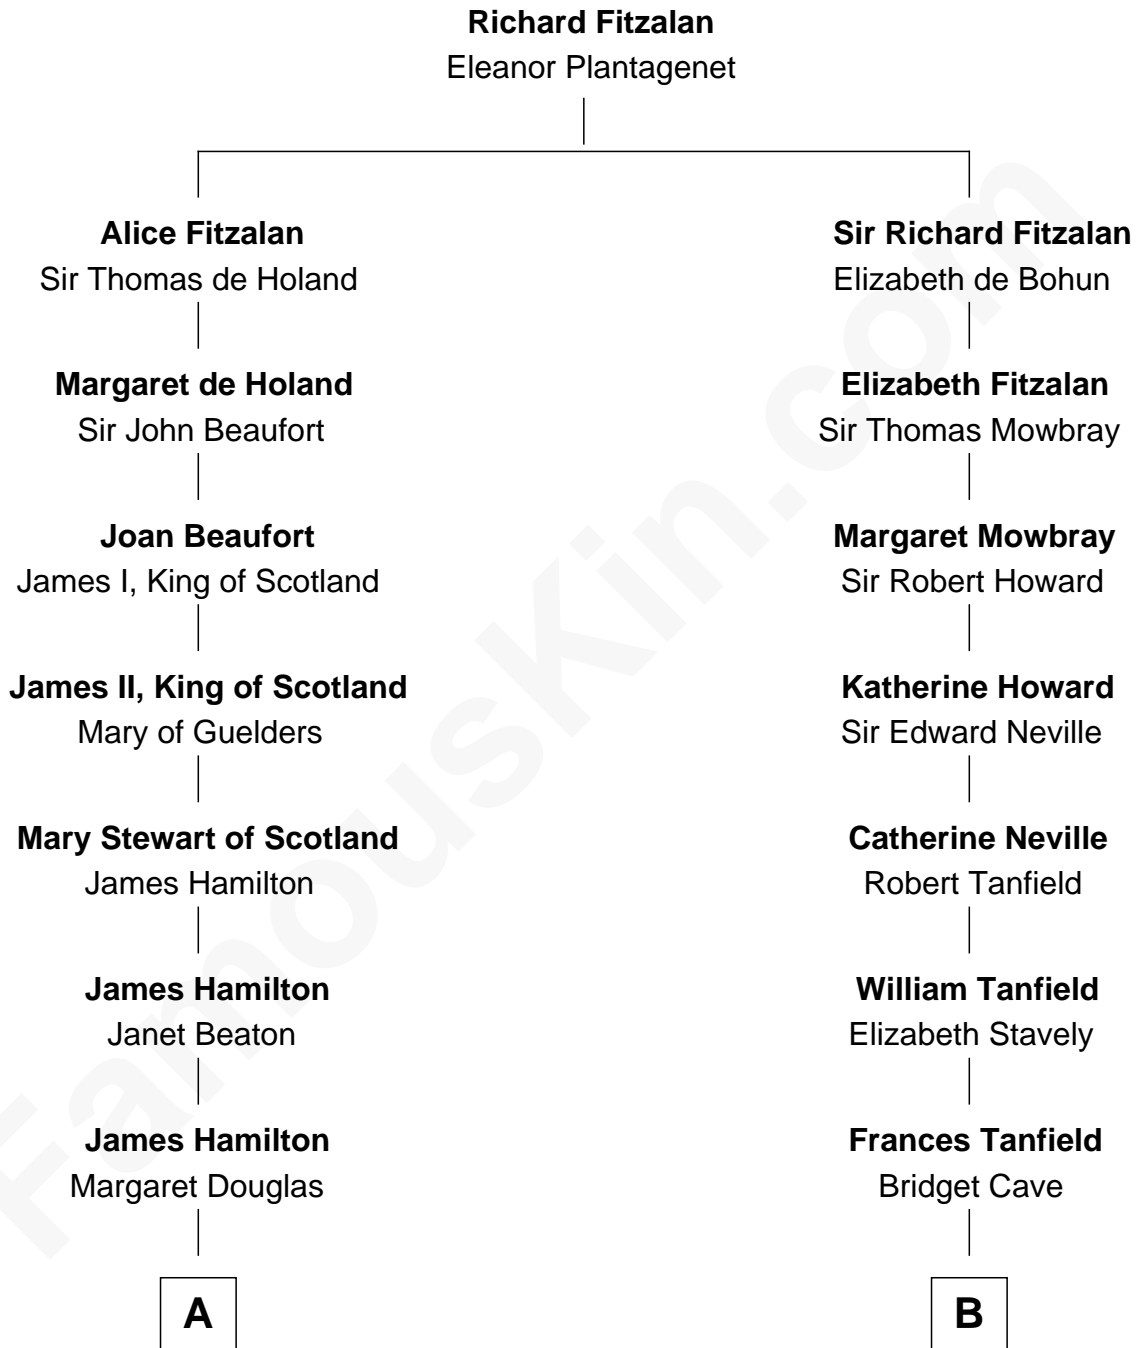

FamousKin.com
Relationship Chart of
Ralph Fiennes
Movie Actor

17th cousin 3 times removed of
William Fishback
17th Governor of Arkansas

C

Gertrude Theodosia Colley

Alberic Arthur Twisleton-Wykeham-Fiennes