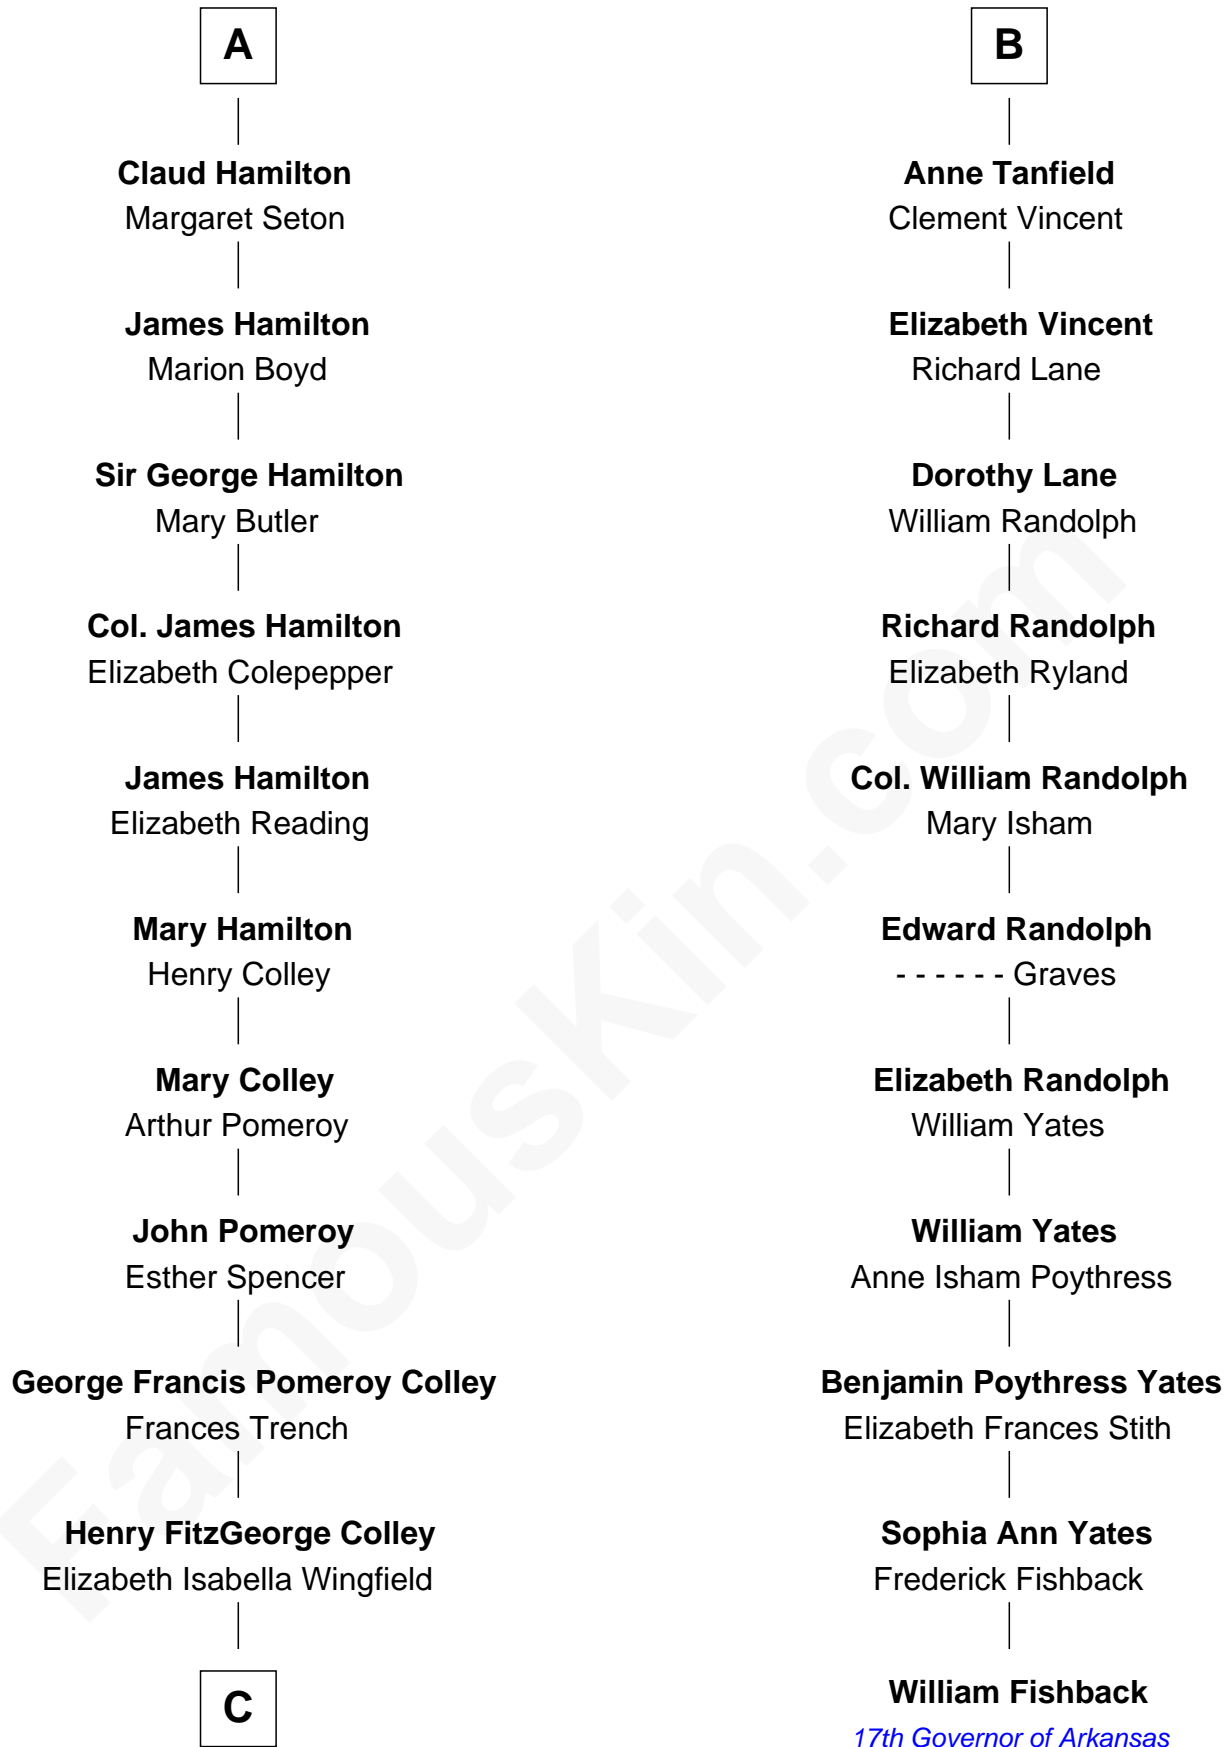

FamousKin.com
Relationship Chart of
Ralph Fiennes
Movie Actor

17th cousin 3 times removed of
William Fishback
17th Governor of Arkansas

C

Gertrude Theodosia Colley

Alberic Arthur Twisleton-Wykeham-Fiennes