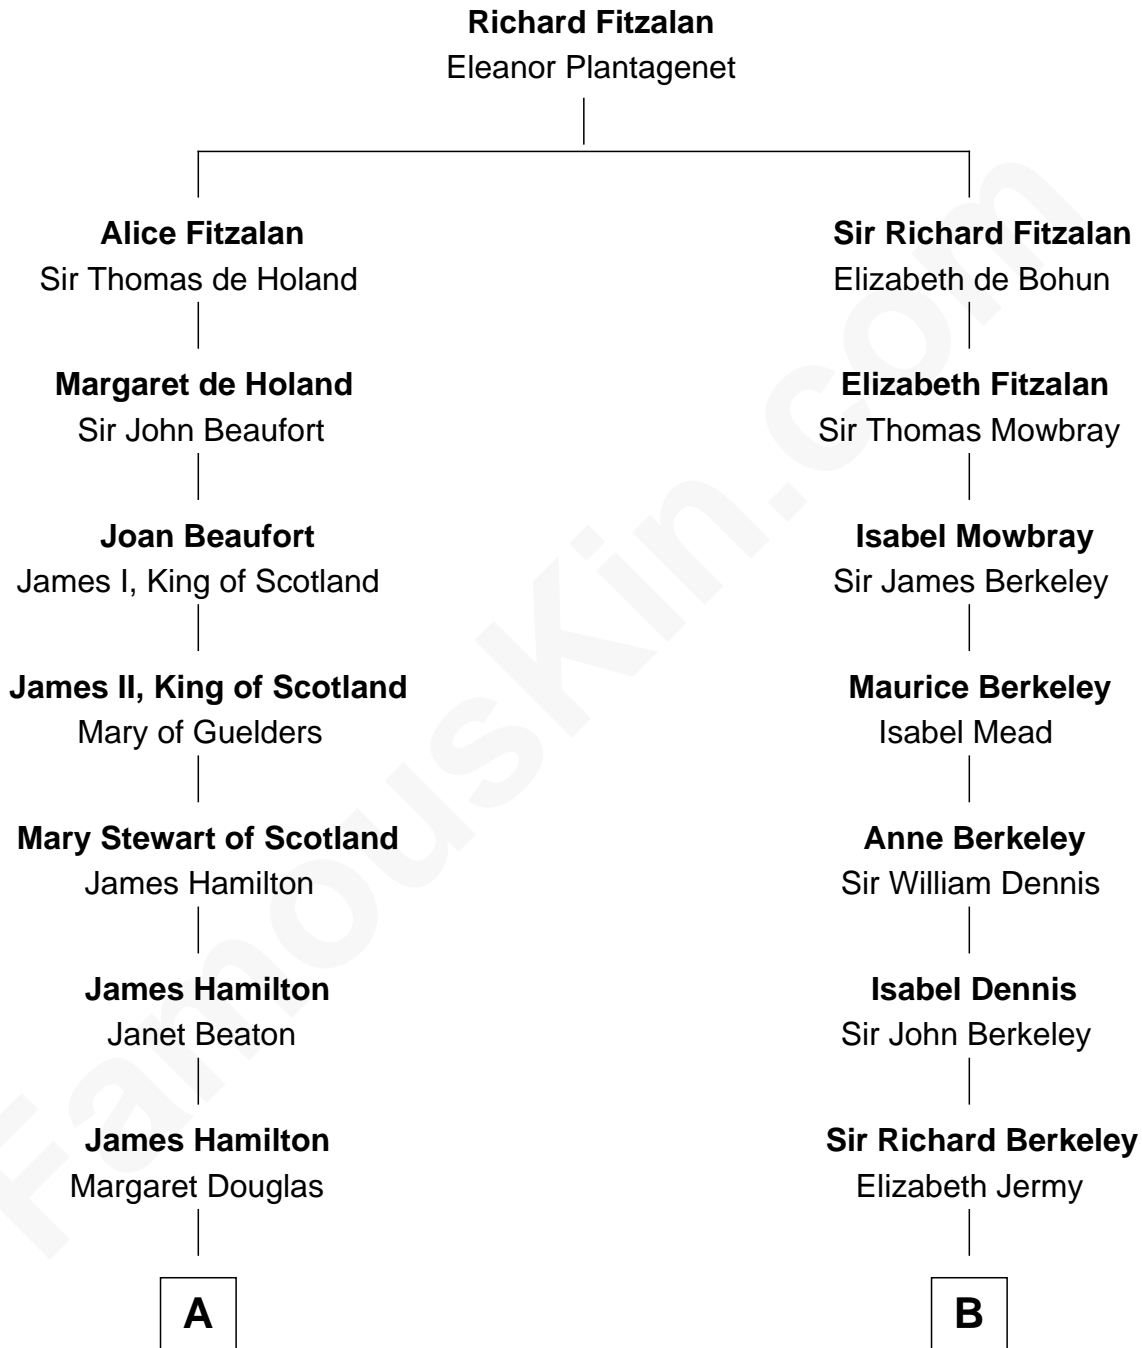

FamousKin.com
Relationship Chart of
Ralph Fiennes
Movie Actor

14th cousin 6 times removed of
Samuel Prescott
Completed Paul Revere's Midnight Ride

C

—
Gertrude Theodosia Colley

Alberic Arthur Twisleton-Wykeham-Fiennes