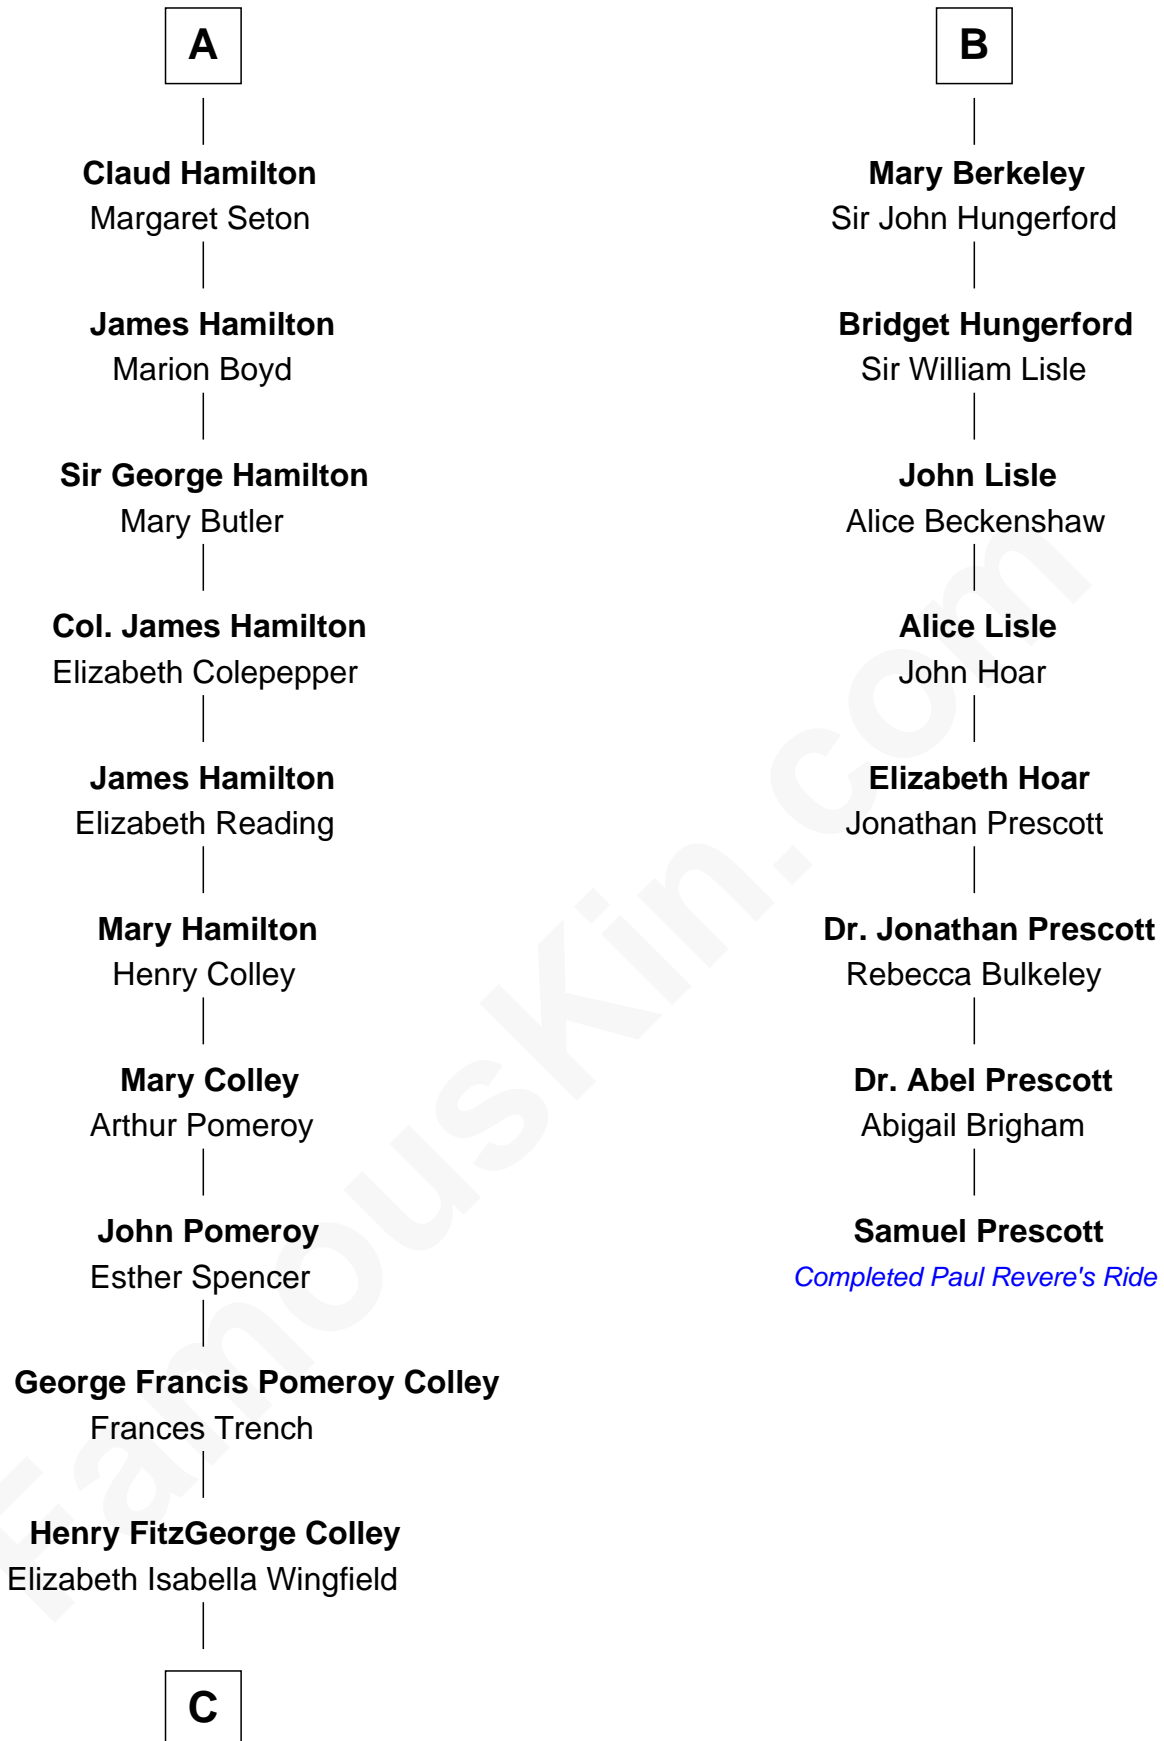

FamousKin.com
Relationship Chart of
Ralph Fiennes
Movie Actor

14th cousin 6 times removed of
Samuel Prescott
Completed Paul Revere's Midnight Ride

C

—
Gertrude Theodosia Colley

Alberic Arthur Twisleton-Wykeham-Fiennes

—
Sir Maurice Alberic Twisleton-Wykeham-Fiennes

Sylvia Joan Finlay

—
Mark Fiennes

Jennifer Anne Mary Alleyne Lash

—
Ralph Fiennes

Movie Actor