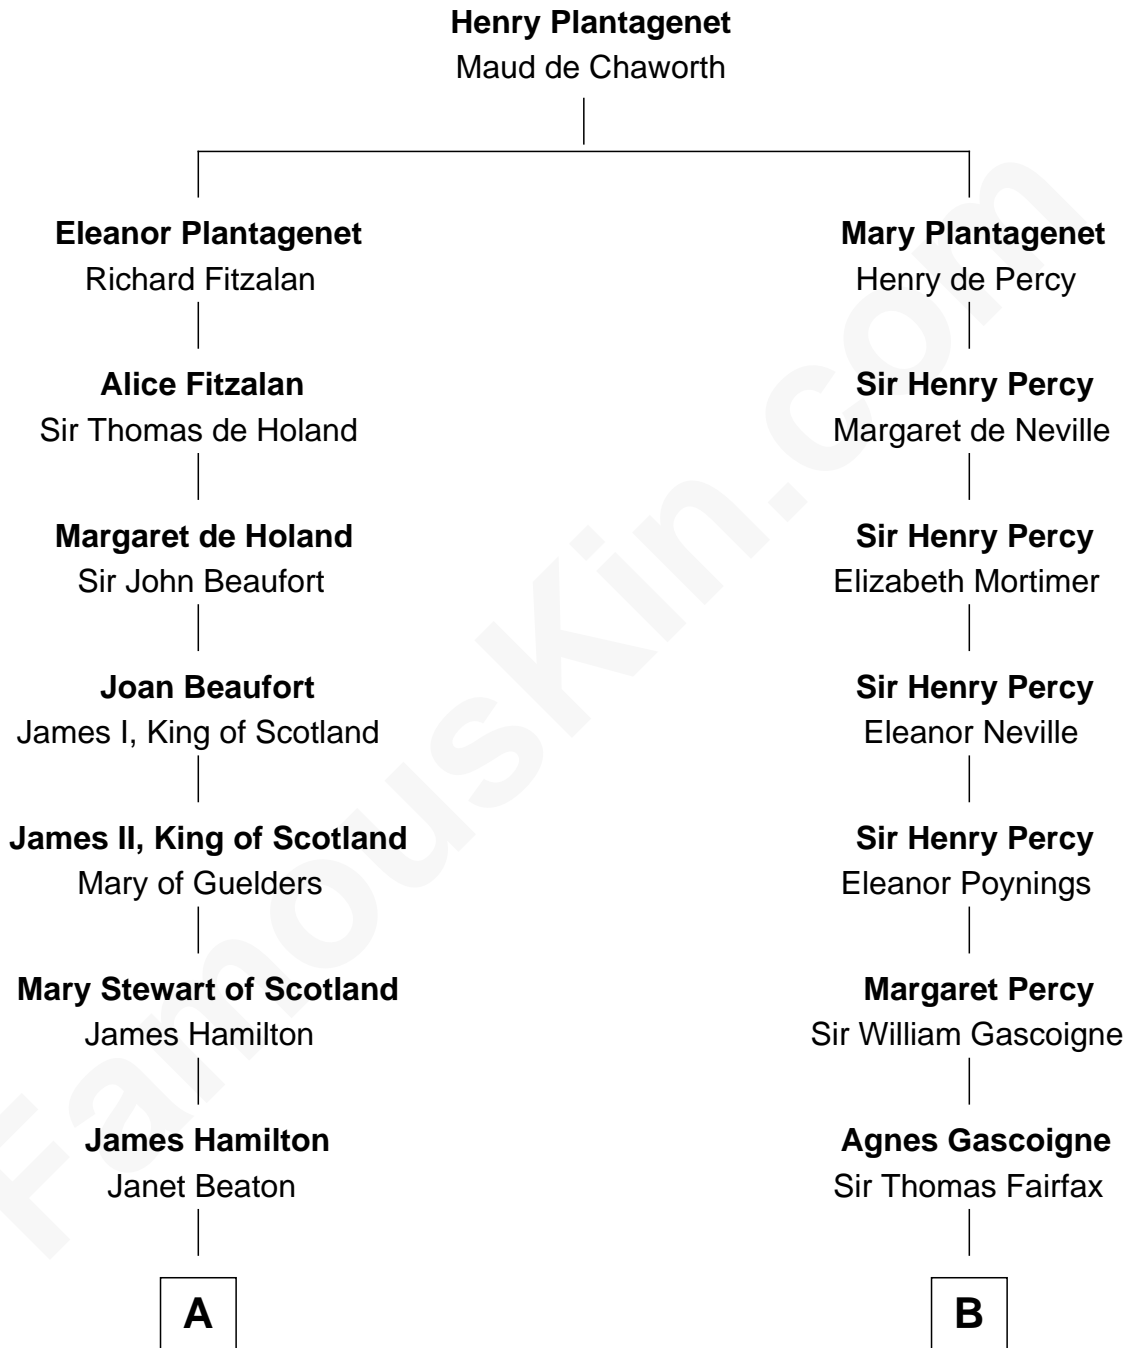

FamousKin.com Relationship Chart of

Ralph Fiennes

Movie Actor

21st cousin of

Phoebe Waller-Bridge

Theatre, TV and Movie Actress

C

Henry FitzGeorge Colley
Elizabeth Isabella Wingfield

Gertrude Theodosia Colley
Alberic Arthur Twisleton-Wykeham-Fiennes

Sir Maurice Alberic Twisleton-Wykeham-Fiennes
Sylvia Joan Finlay

Mark Fiennes
Jennifer Anne Mary Alleyne Lash

Ralph Fiennes
Movie Actor

D