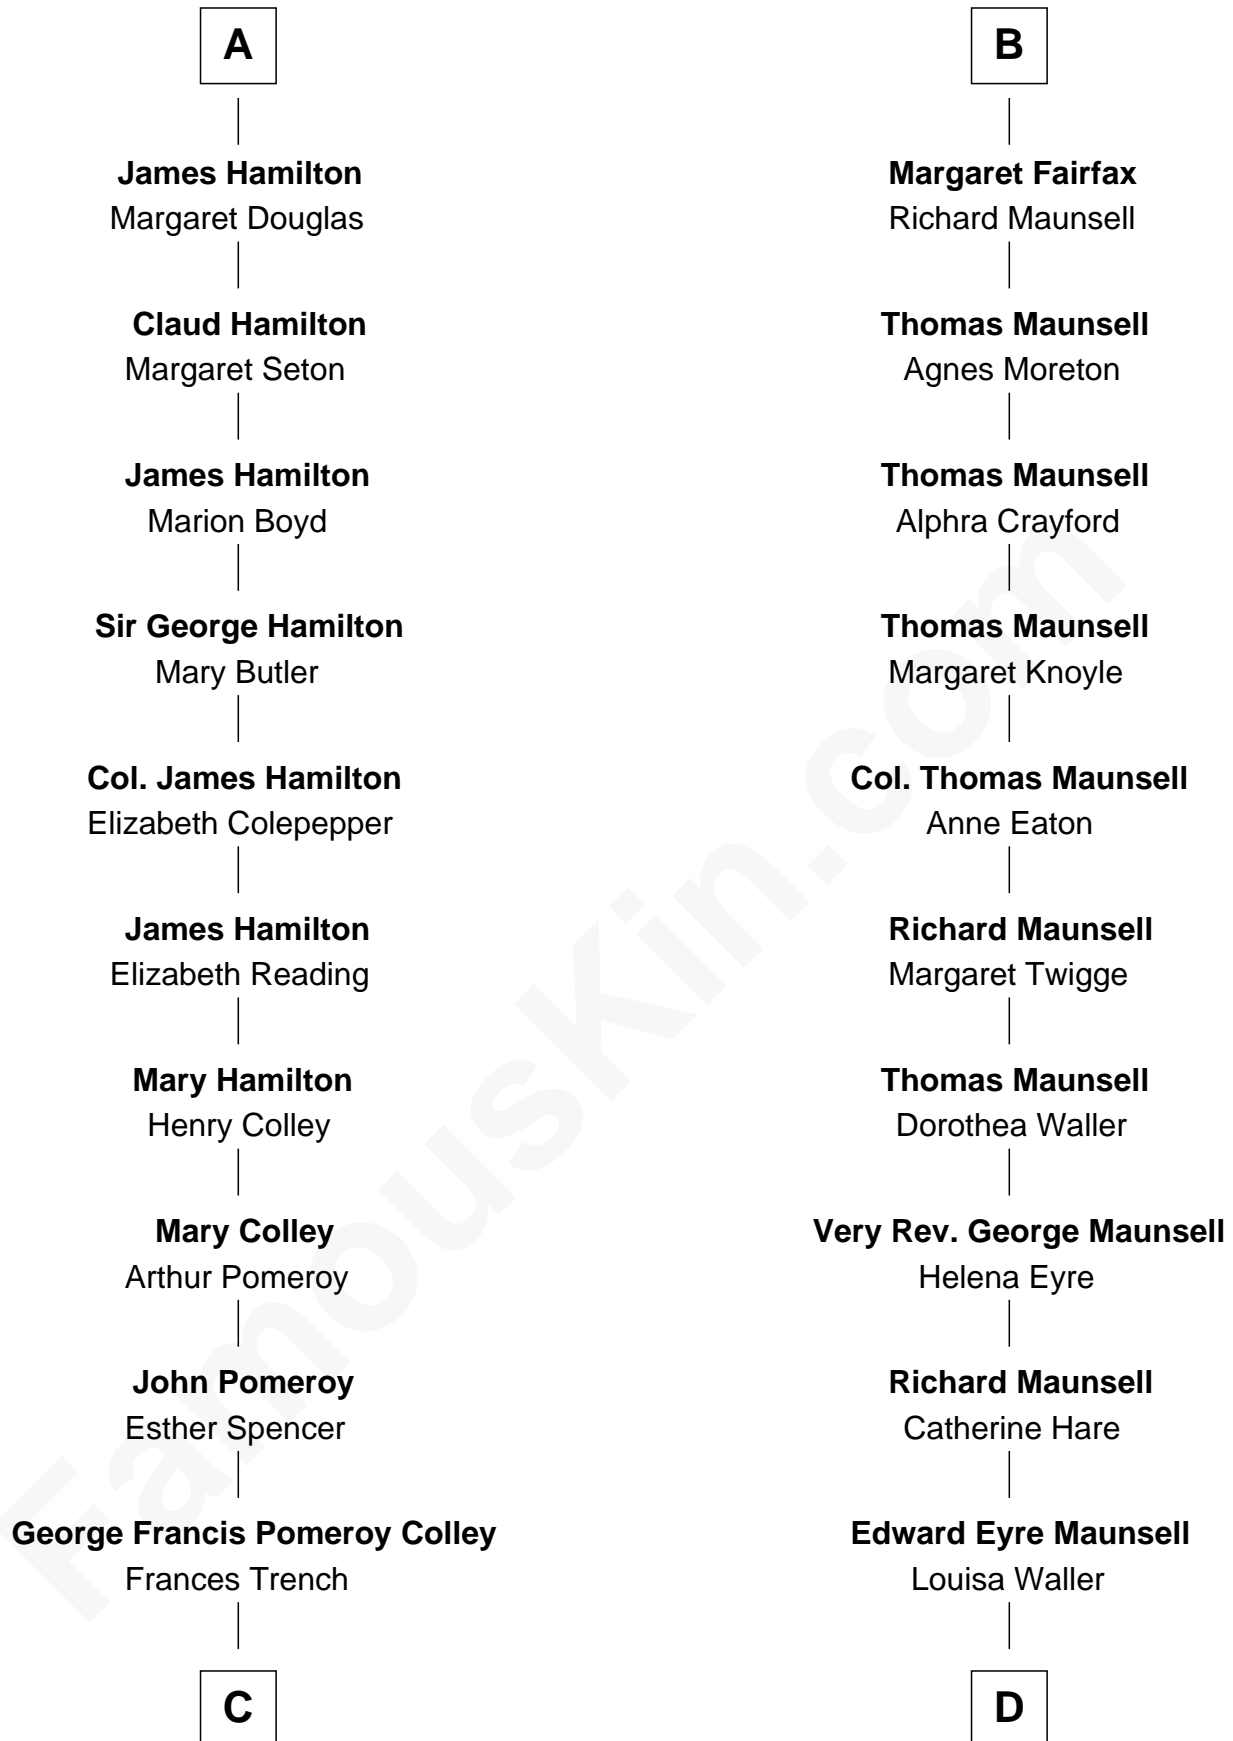

FamousKin.com Relationship Chart of

Ralph Fiennes

Movie Actor

21st cousin of

Phoebe Waller-Bridge

Theatre, TV and Movie Actress

C

Henry FitzGeorge Colley
Elizabeth Isabella Wingfield