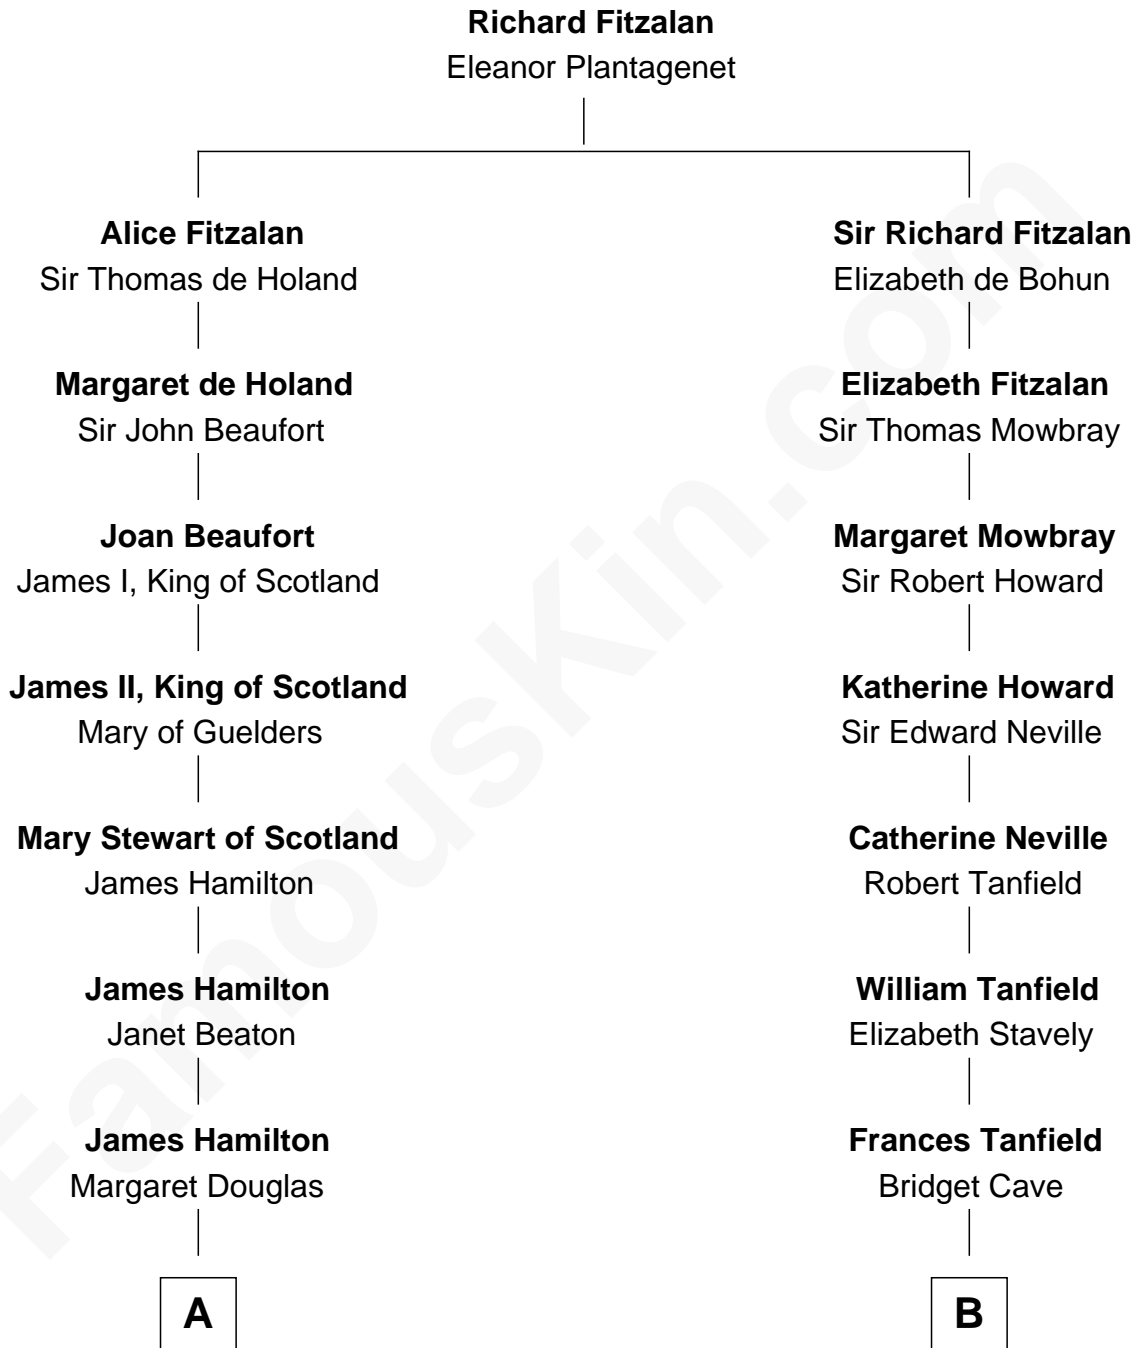

FamousKin.com Relationship Chart of

Ralph Fiennes

Movie Actor

20th cousin of

Douglas Trumbull

Film Special Effects Pioneer

C

Gertrude Theodosia Colley

Alberic Arthur Twisleton-Wykeham-Fiennes

Sir Maurice Alberic Twisleton-Wykeham-Fiennes

Sylvia Joan Finlay

Mark Fiennes

Jennifer Anne Mary Alleyne Lash

Ralph Fiennes

Movie Actor

D