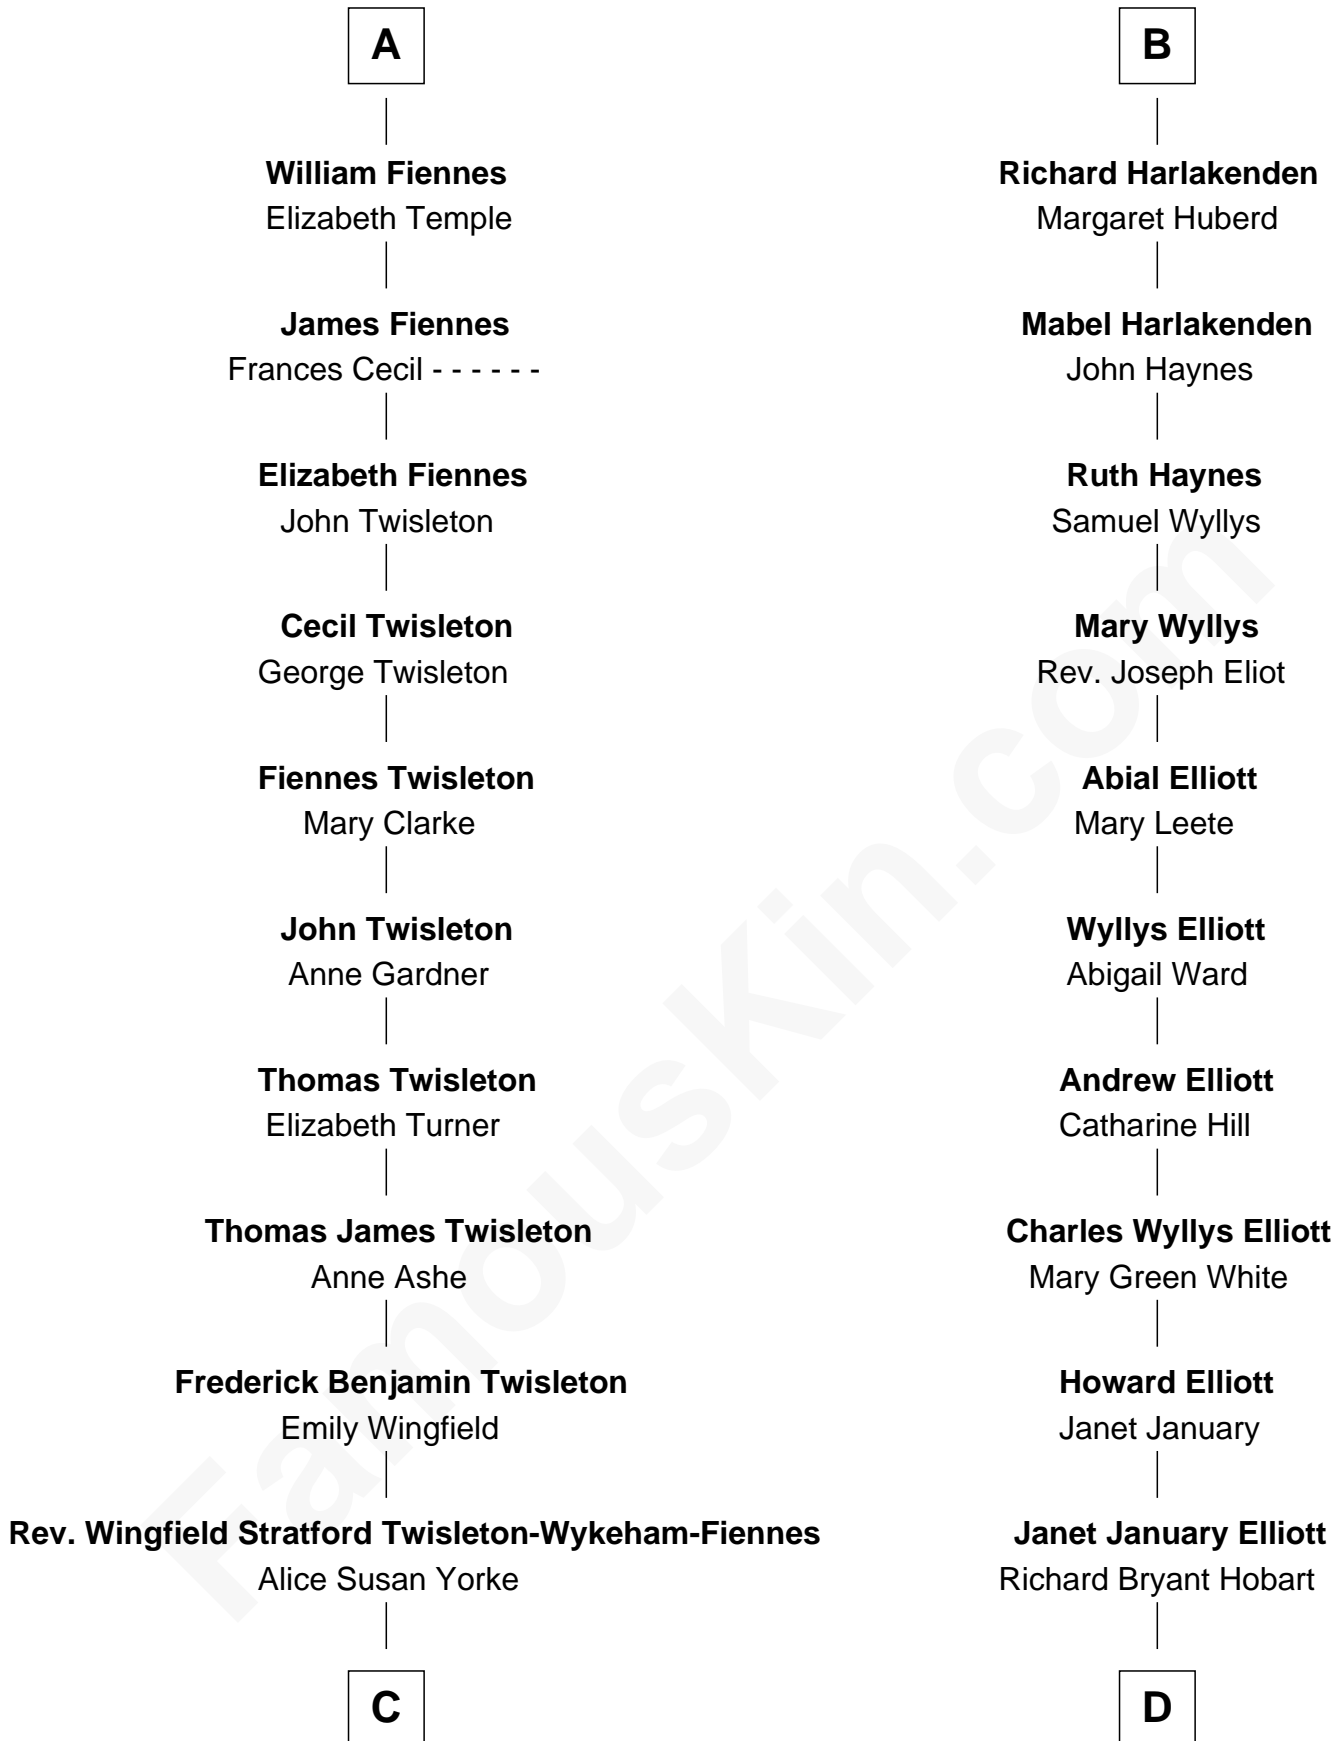

FamousKin.com
Relationship Chart of
Ralph Fiennes
Movie Actor

18th cousin 2 times removed of
Ali Wentworth
TV Actress and Comedienne

C

Alberic Arthur Twisleton-Wykeham-Fiennes

Gertrude Theodosia Colley

Sir Maurice Alberic Twisleton-Wykeham-Fiennes