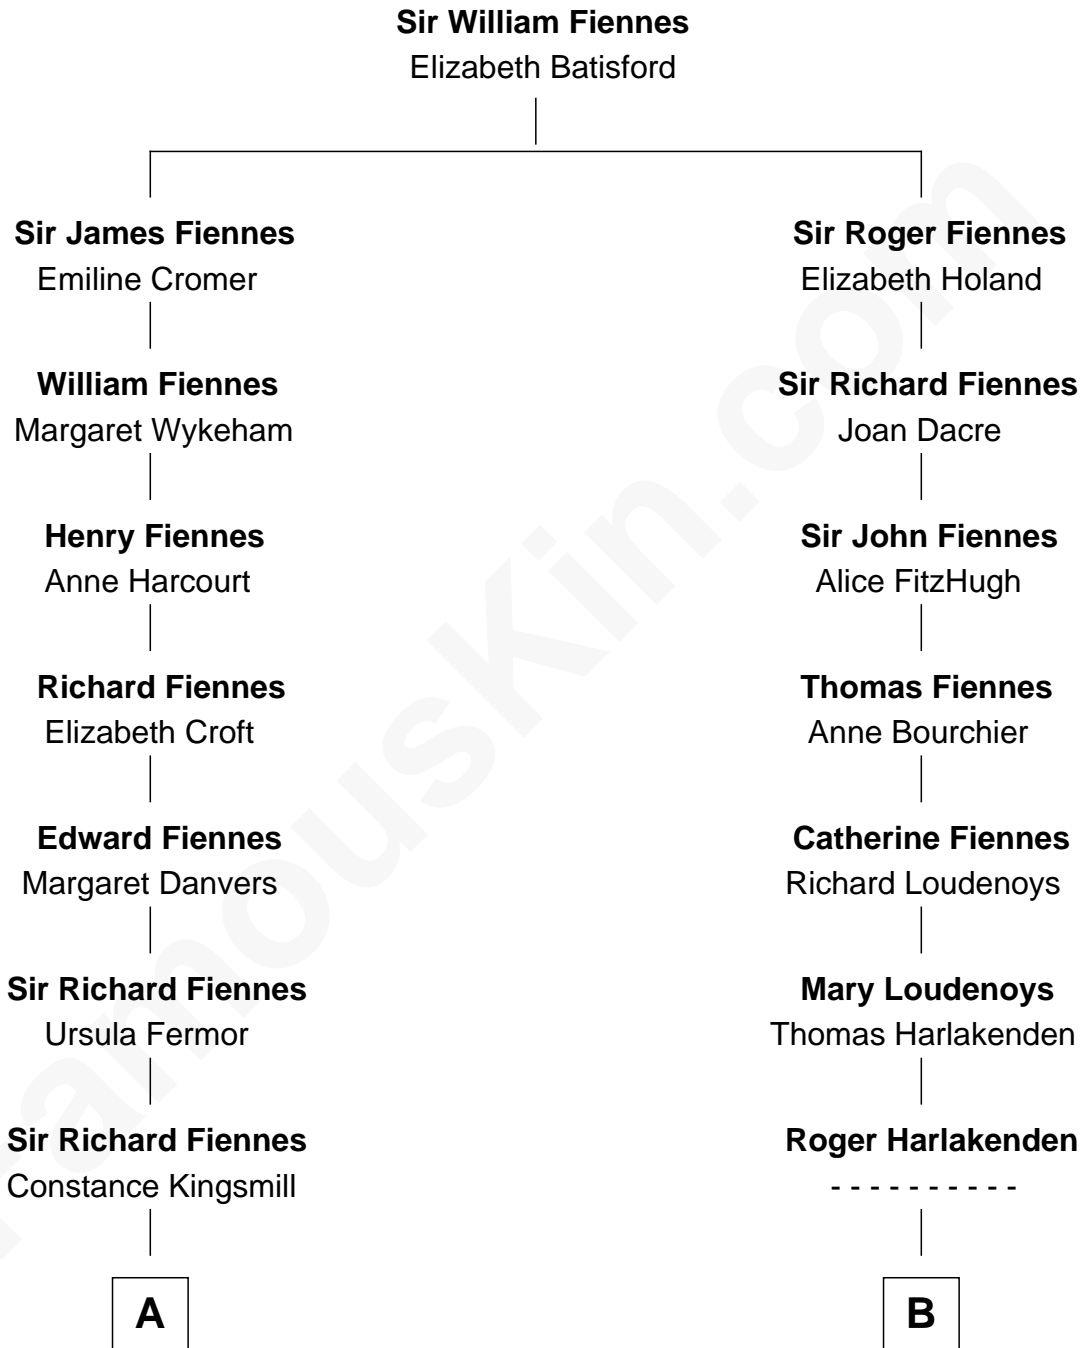

FamousKin.com
Relationship Chart of
Ralph Fiennes
Movie Actor

18th cousin 2 times removed of
Ali Wentworth
TV Actress and Comedienne

C

Alberic Arthur Twisleton-Wykeham-Fiennes

Gertrude Theodosia Colley

Sir Maurice Alberic Twisleton-Wykeham-Fiennes