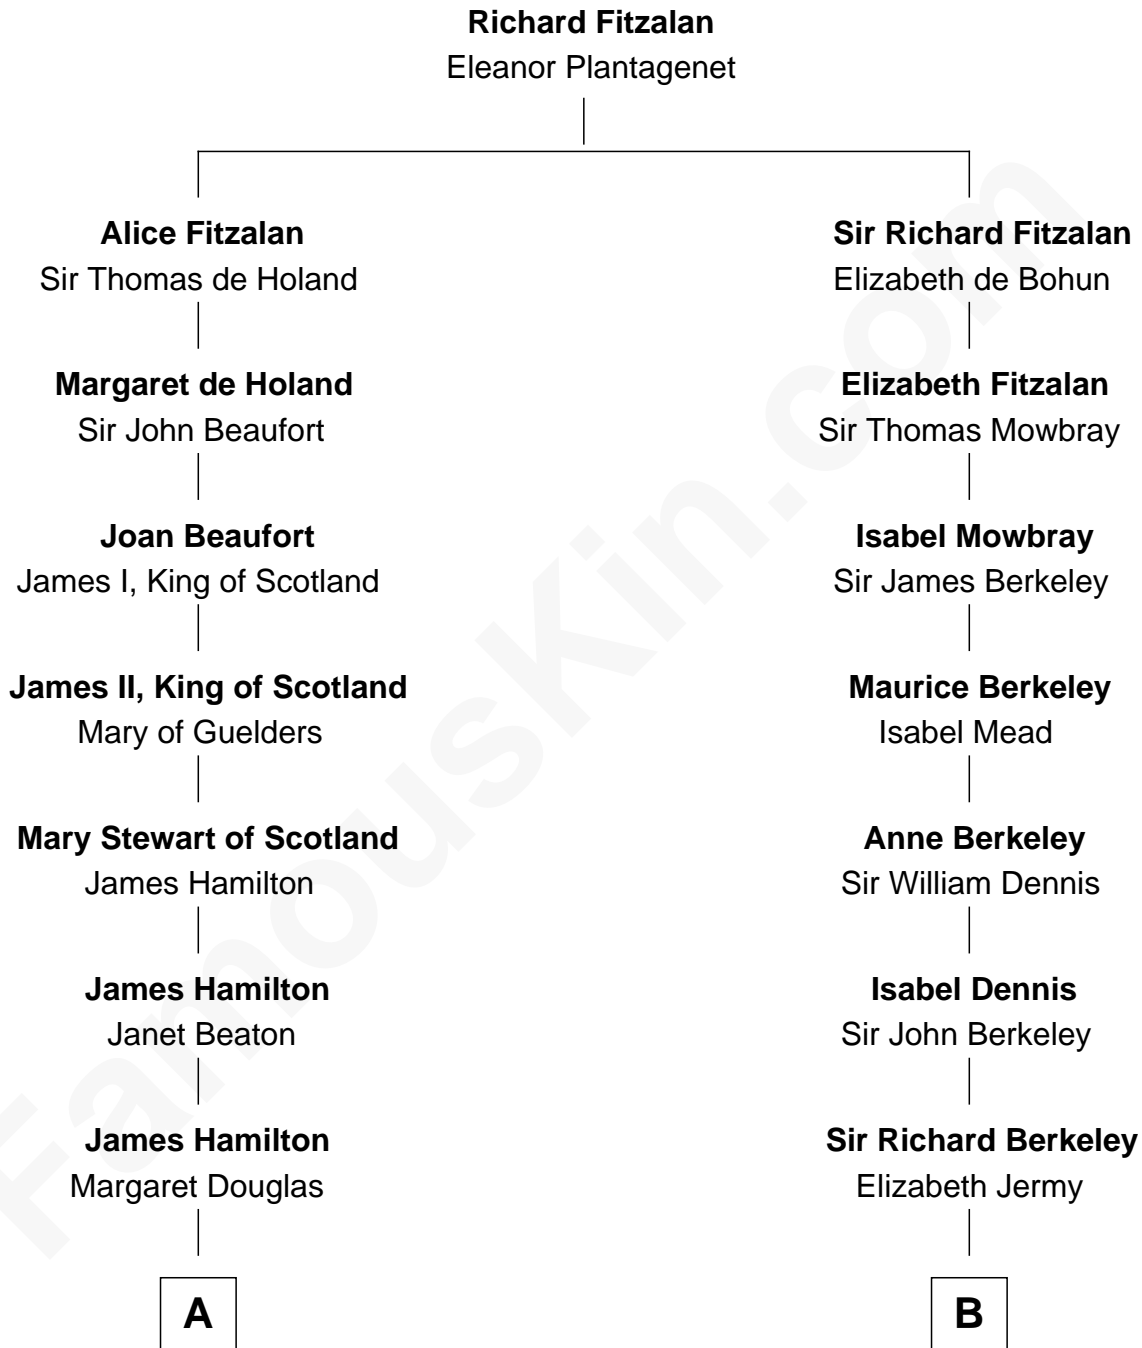

**FamousKin.com**  
**Relationship Chart of**  
**Ralph Fiennes**  
*Movie Actor*

**18th cousin 2 times removed of**  
**Clare Eames**  
*Silent Movie Actress*

**C**

**Gertrude Theodosia Colley**

Alberic Arthur Twisleton-Wykeham-Fiennes

**Sir Maurice Alberic Twisleton-Wykeham-Fiennes**

Sylvia Joan Finlay

**Mark Fiennes**

Jennifer Anne Mary Alleyne Lash

**Ralph Fiennes**

*Movie Actor*

**D**

**Harold Hayden Eames**