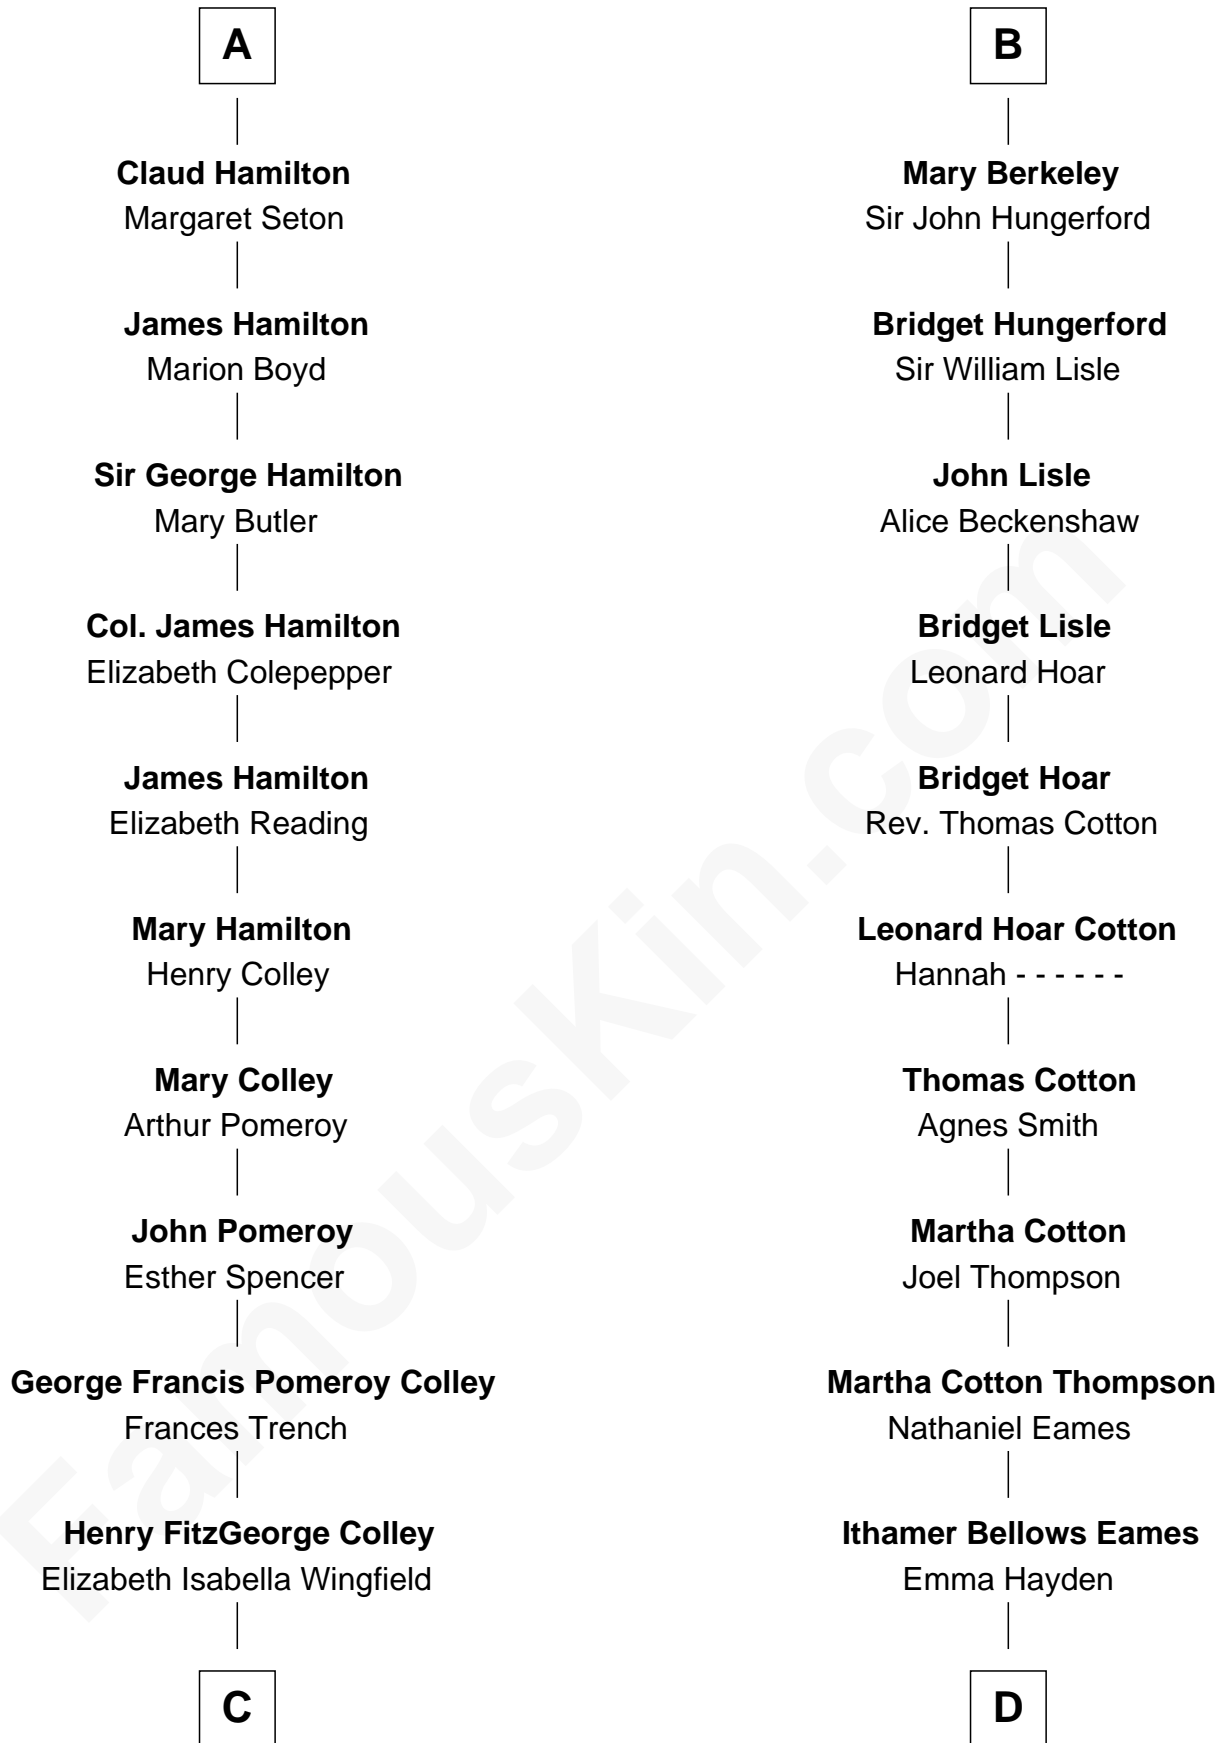

**FamousKin.com**  
**Relationship Chart of**  
**Ralph Fiennes**  
*Movie Actor*

**18th cousin 2 times removed of**  
**Clare Eames**  
*Silent Movie Actress*

**C**

**Gertrude Theodosia Colley**

Alberic Arthur Twisleton-Wykeham-Fiennes

**Sir Maurice Alberic Twisleton-Wykeham-Fiennes**

Sylvia Joan Finlay

**Mark Fiennes**

Jennifer Anne Mary Alleyne Lash

**Ralph Fiennes**

*Movie Actor*

**D**

**Harold Hayden Eames**