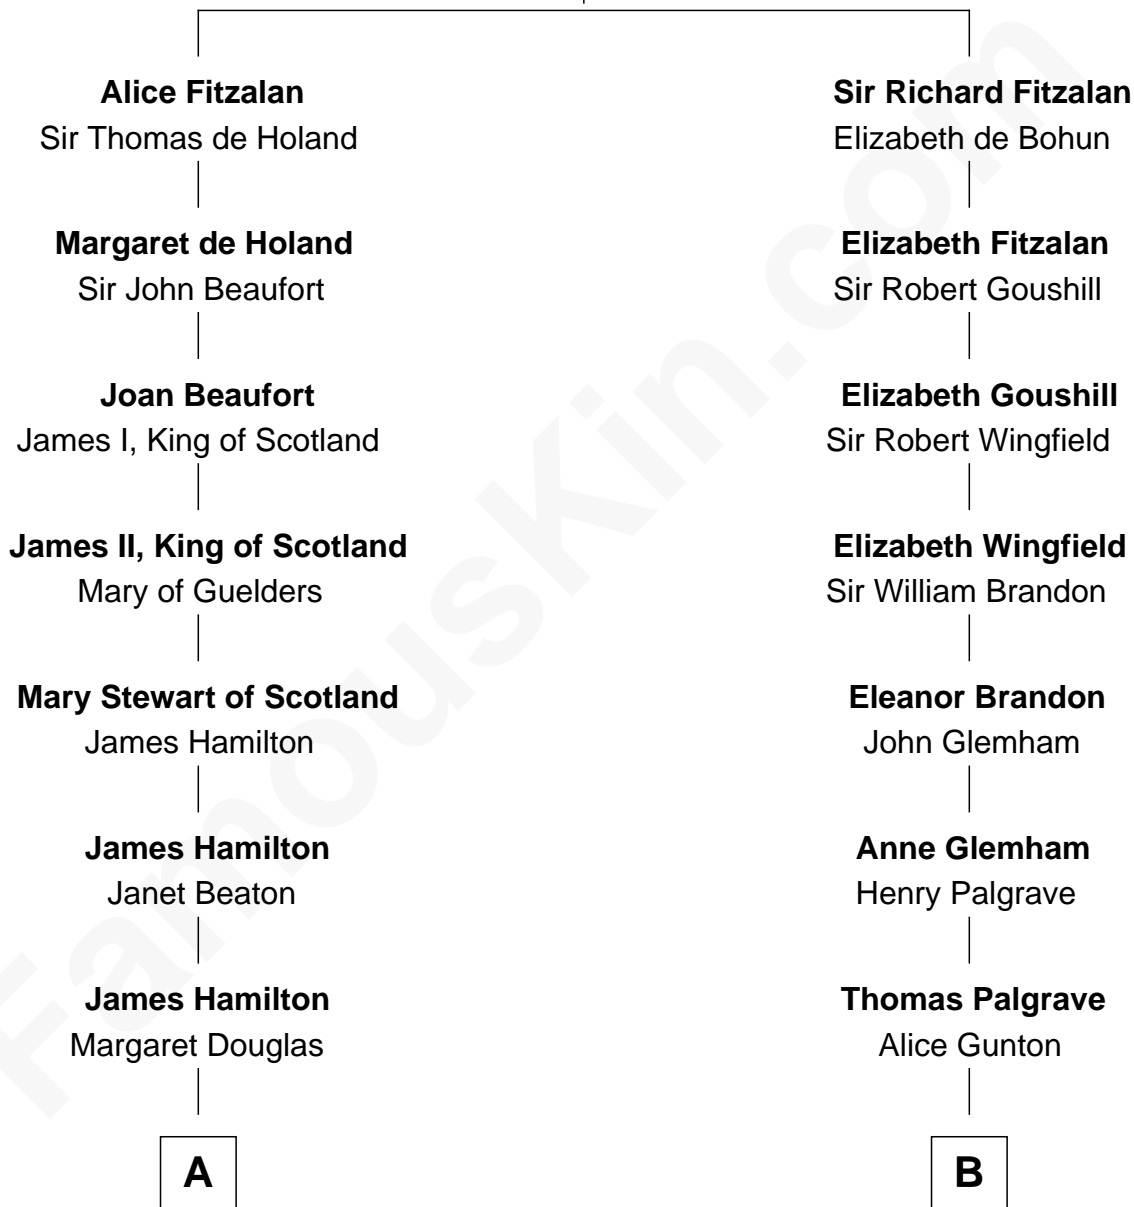

FamousKin.com Relationship Chart of

Ralph Fiennes

Movie Actor

20th cousin of

Paul Walker

TV and Movie Actor

Richard Fitzalan
Eleanor Plantagenet

C