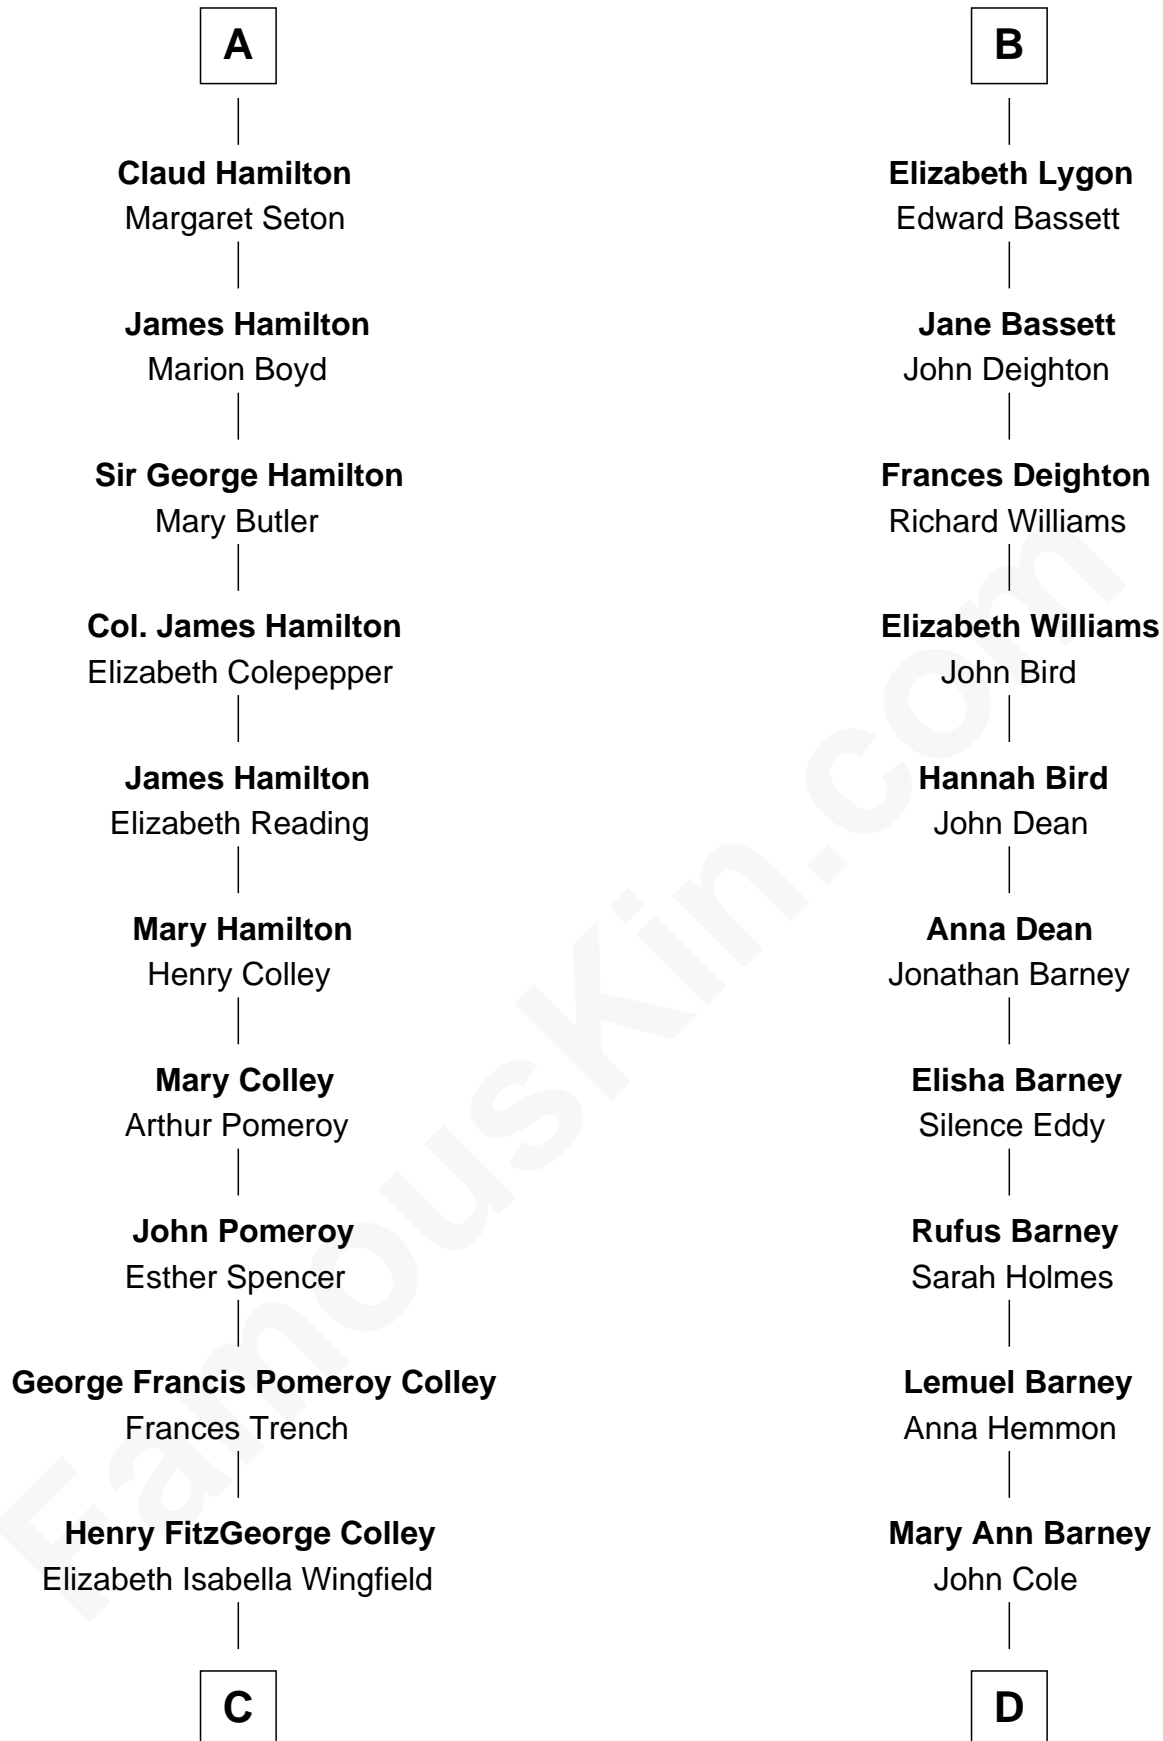

FamousKin.com Relationship Chart of

Ralph Fiennes

Movie Actor

20th cousin 1 time removed of

Michael Lookinland

TV Actor

Richard Fitzalan
Eleanor Plantagenet

C