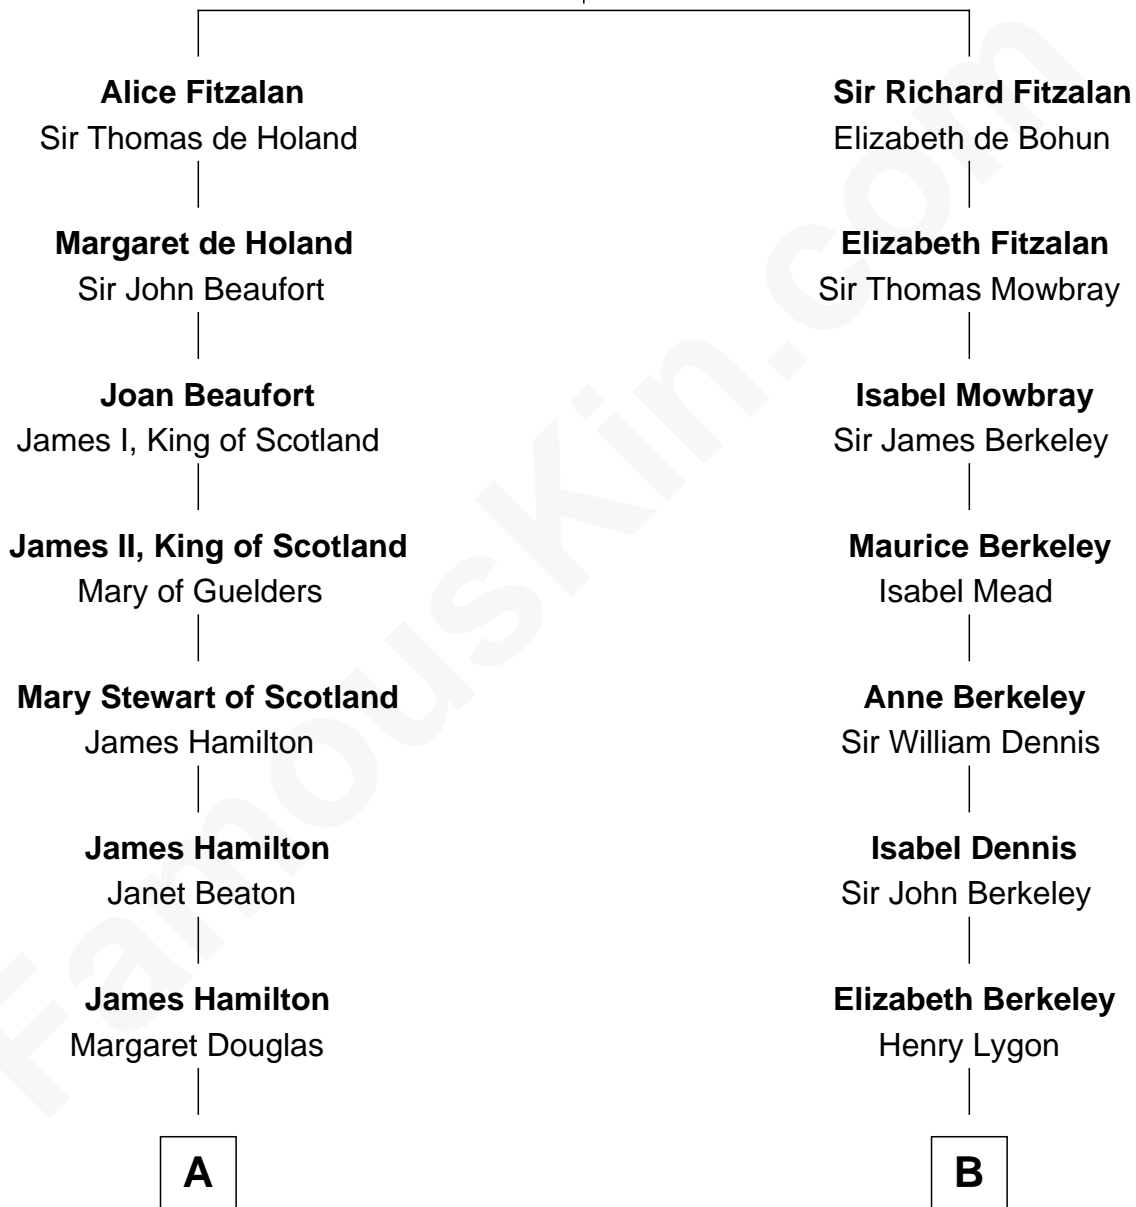

FamousKin.com Relationship Chart of

Ralph Fiennes

Movie Actor

20th cousin 1 time removed of

Michael Lookinland

TV Actor

Richard Fitzalan
Eleanor Plantagenet

C