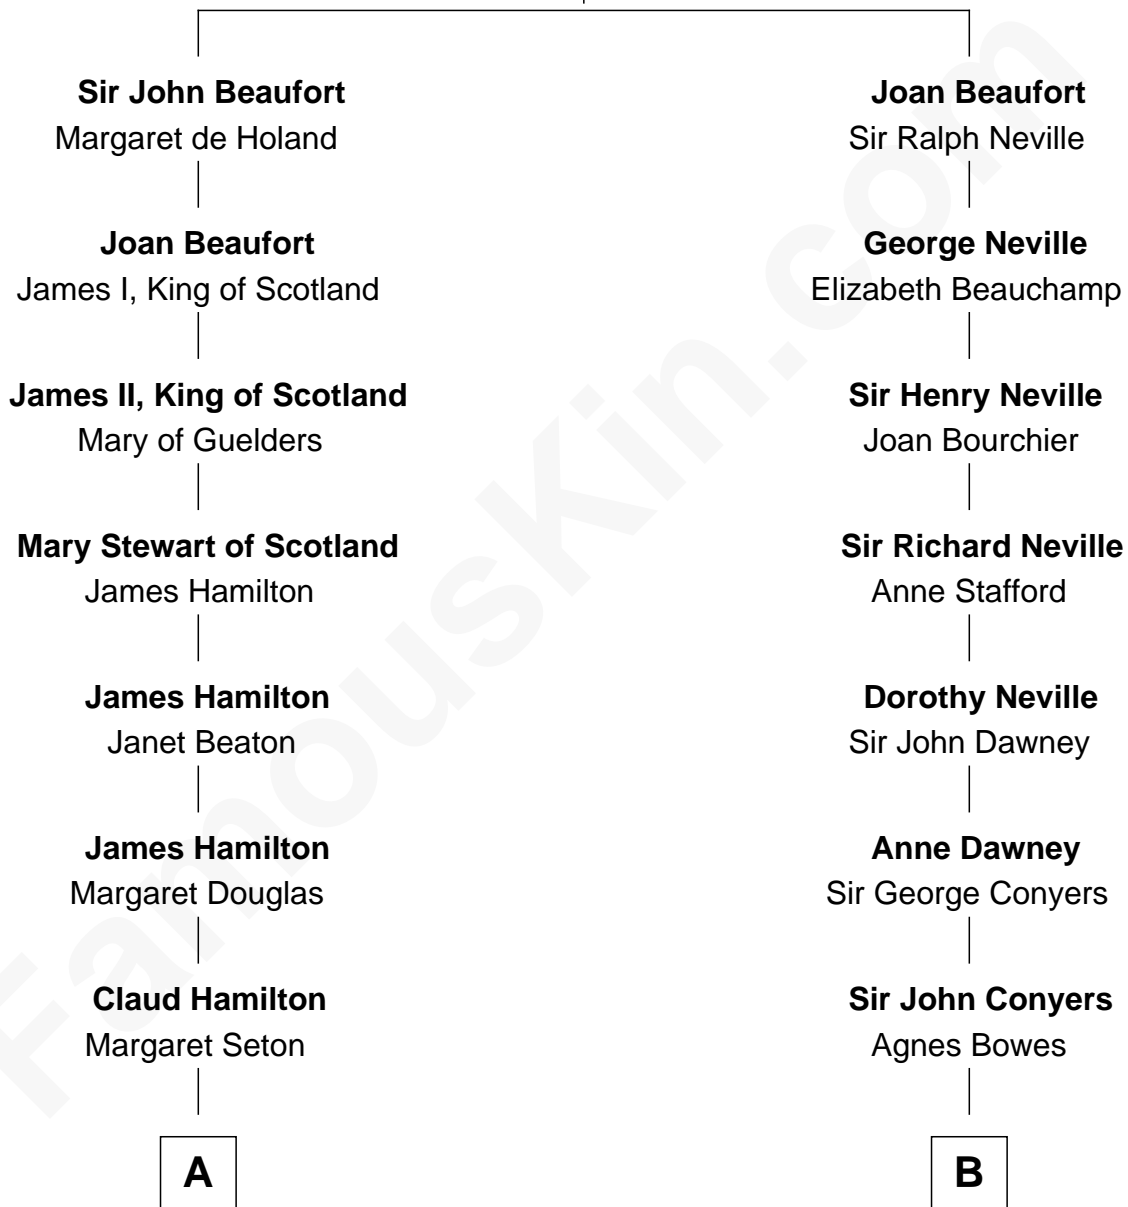

FamousKin.com Relationship Chart of

Ralph Fiennes

Movie Actor

19th cousin of

Parker Stevenson

TV and Movie Actor

John of Gaunt

Katherine Roet