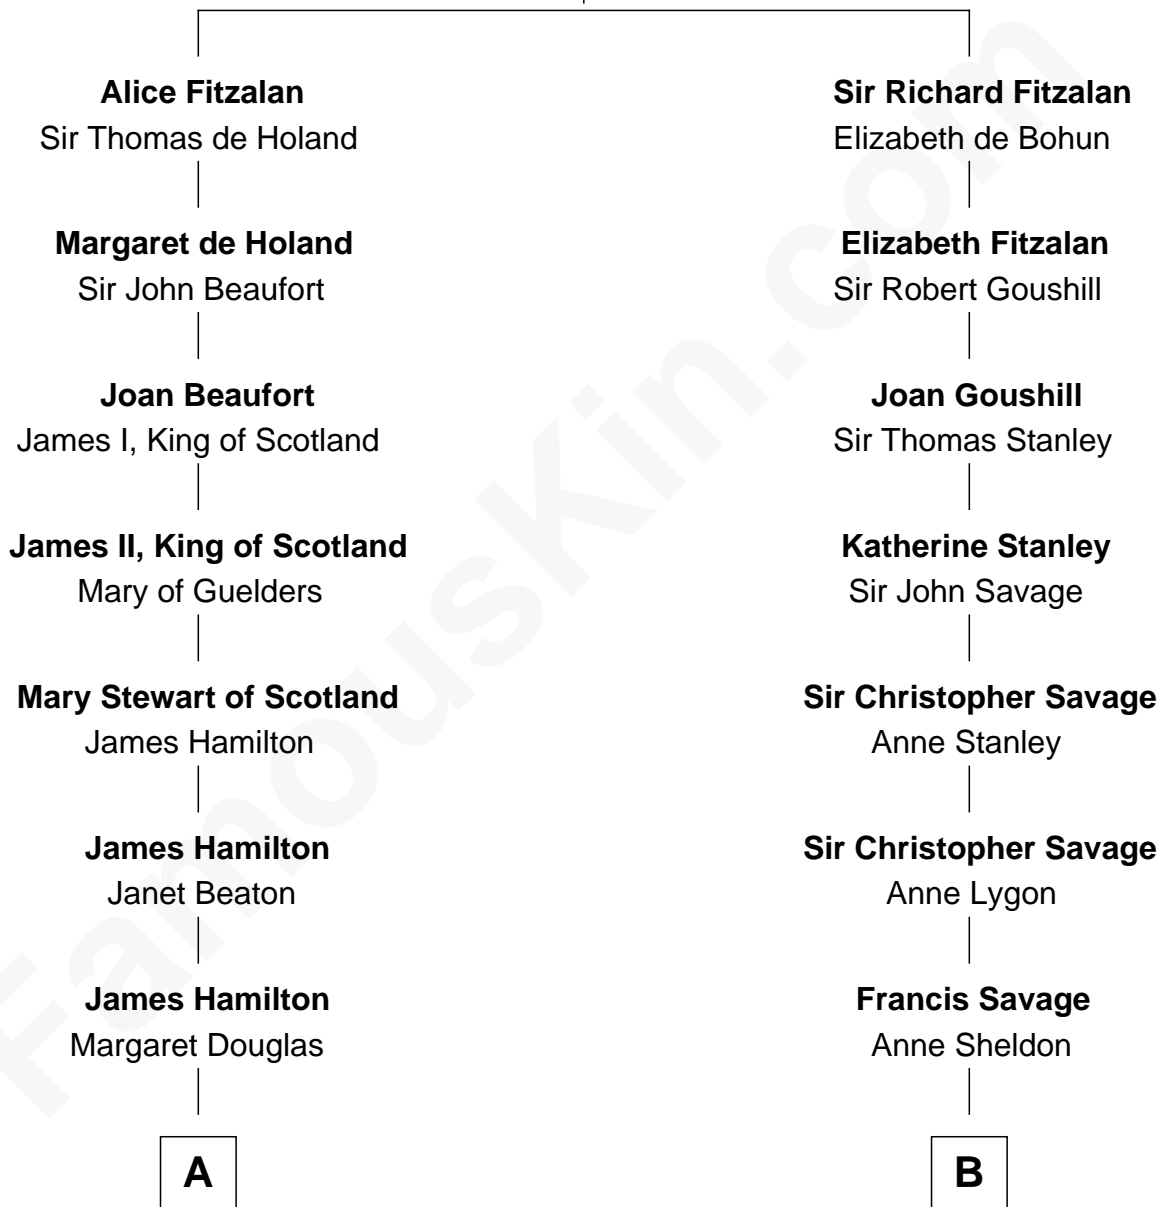

# FamousKin.com Relationship Chart of

**Ralph Fiennes**

*Movie Actor*

20th cousin of

**Parker Stevenson**

*TV and Movie Actor*

**Richard Fitzalan**  
Eleanor Plantagenet

**C**

**Gertrude Theodosia Colley**

Alberic Arthur Twisleton-Wykeham-Fiennes

**Sir Maurice Alberic Twisleton-Wykeham-Fiennes**

Sylvia Joan Finlay

**Mark Fiennes**

Jennifer Anne Mary Alleyne Lash

**Ralph Fiennes**

*Movie Actor*

**D**

**Evelyn Taylor**

Eli Kirk Price

**Philip Price**

Sarah Meade Harrison

**Sarah Meade Price**

Richard Stevenson Parker