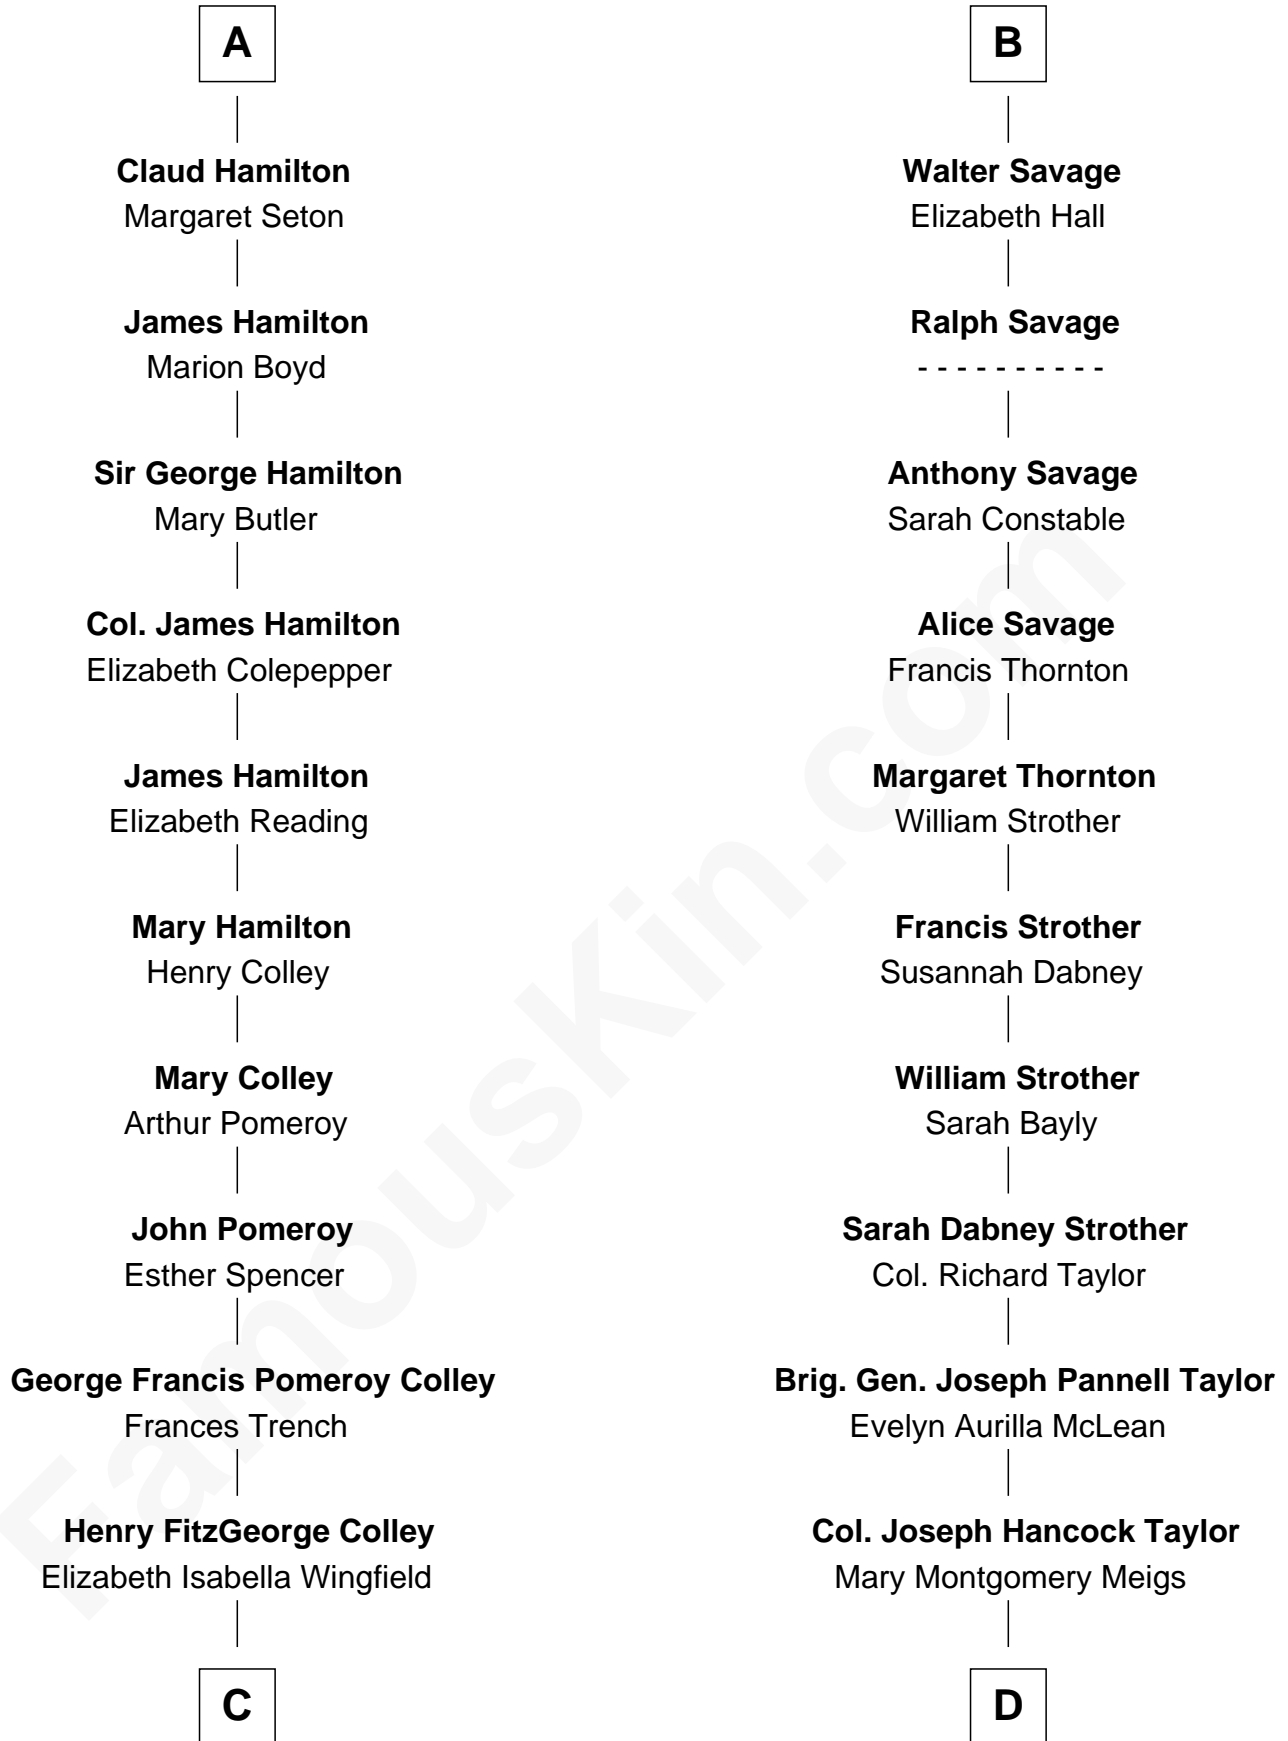

# FamousKin.com Relationship Chart of

**Ralph Fiennes**

*Movie Actor*

20th cousin of

**Parker Stevenson**

*TV and Movie Actor*

**Richard Fitzalan**  
Eleanor Plantagenet

**C**

**Gertrude Theodosia Colley**

Alberic Arthur Twisleton-Wykeham-Fiennes

**Sir Maurice Alberic Twisleton-Wykeham-Fiennes**

Sylvia Joan Finlay

**Mark Fiennes**

Jennifer Anne Mary Alleyne Lash

**Ralph Fiennes**

*Movie Actor*

**D**

**Evelyn Taylor**

Eli Kirk Price

**Philip Price**

Sarah Meade Harrison

**Sarah Meade Price**

Richard Stevenson Parker