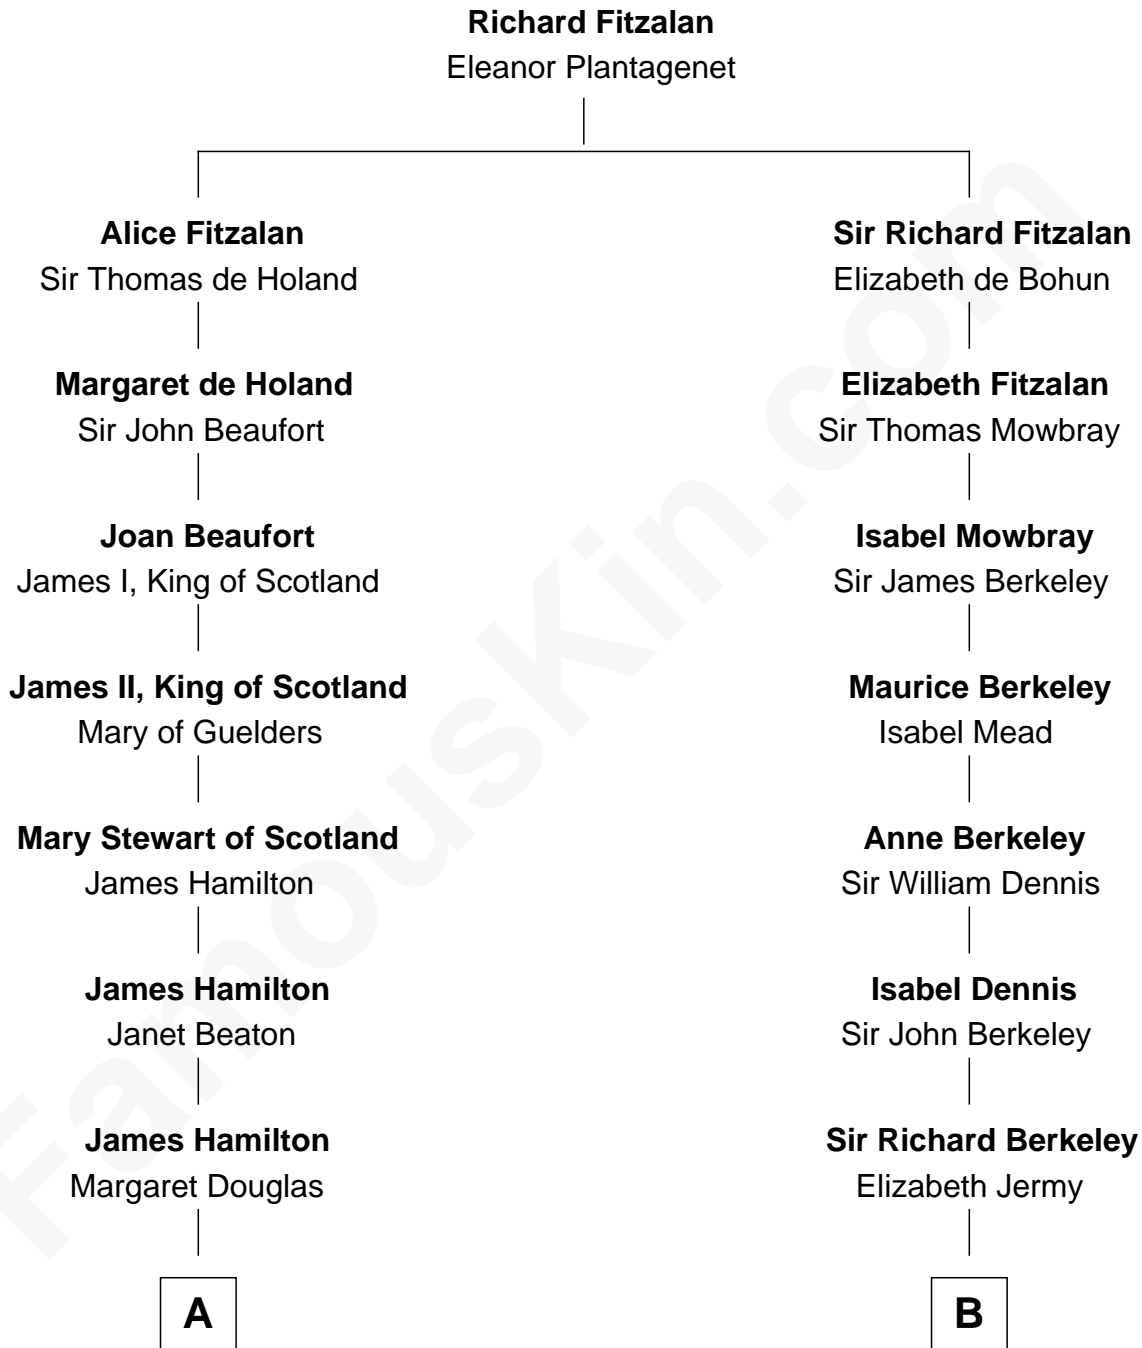

FamousKin.com Relationship Chart of

Ralph Fiennes

Movie Actor

18th cousin 2 times removed of

Robert Frost

Poet and Playwright

C

Gertrude Theodosia Colley

Alberic Arthur Twisleton-Wykeham-Fiennes

Sir Maurice Alberic Twisleton-Wykeham-Fiennes

Sylvia Joan Finlay

Mark Fiennes

Jennifer Anne Mary Alleyne Lash

Ralph Fiennes

Movie Actor

D