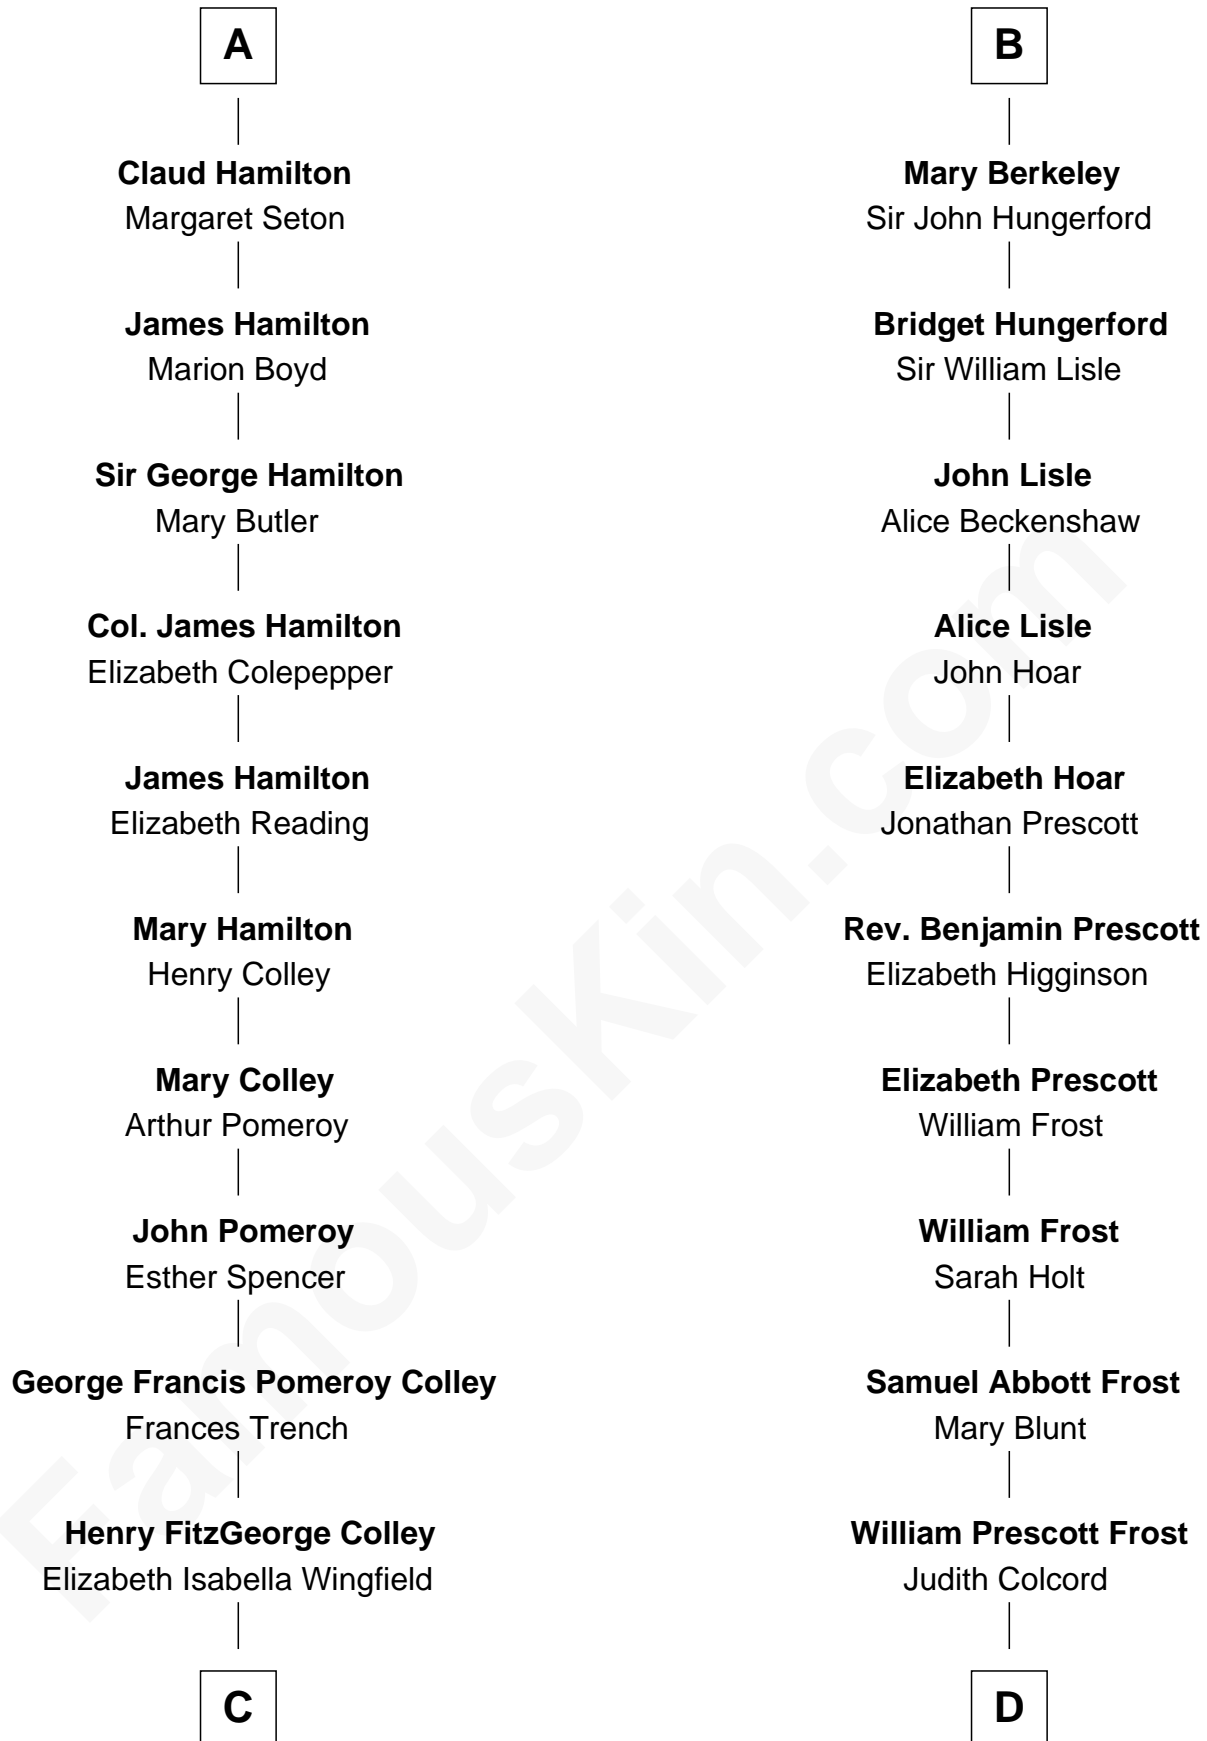

FamousKin.com Relationship Chart of

Ralph Fiennes

Movie Actor

18th cousin 2 times removed of

Robert Frost

Poet and Playwright

C

Gertrude Theodosia Colley