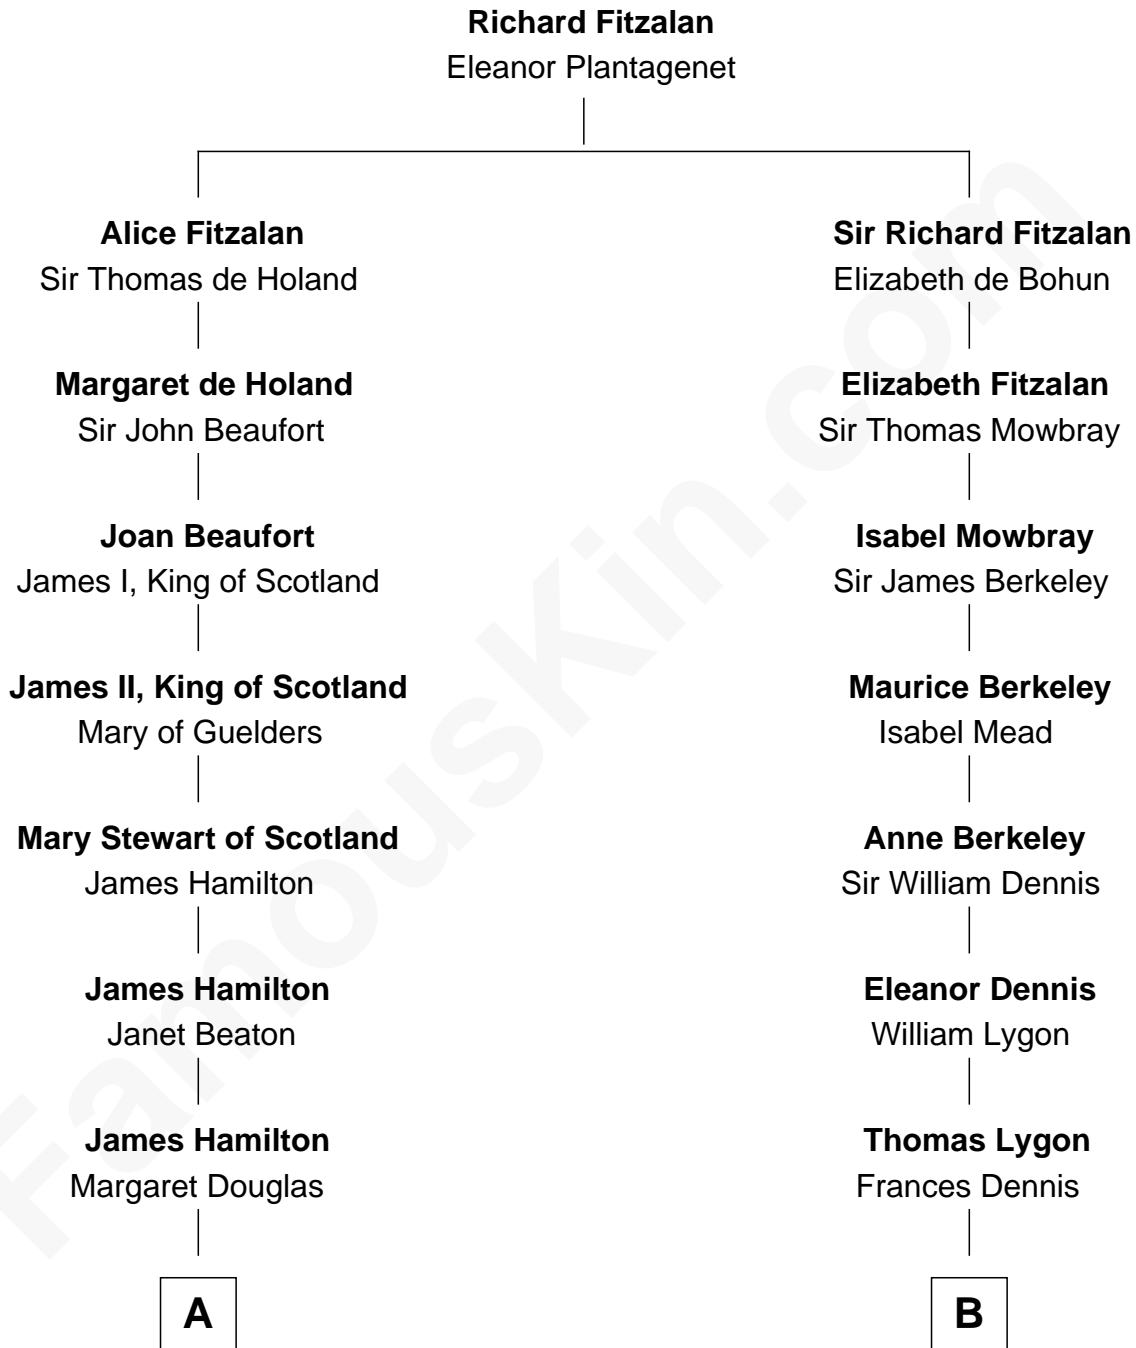

# FamousKin.com Relationship Chart of

**Ralph Fiennes**

*Movie Actor*

20th cousin of

**Glenn Close**

*Movie, Television, and Stage Actress*

**C**

**Gertrude Theodosia Colley**

Alberic Arthur Twisleton-Wykeham-Fiennes

**Sir Maurice Alberic Twisleton-Wykeham-Fiennes**

Sylvia Joan Finlay

**Mark Fiennes**

Jennifer Anne Mary Alleyne Lash

**Ralph Fiennes**

*Movie Actor*

**D**

**Catherine Mitchell**

Edwin Munford Taliaferro

**Elizabeth Taliaferro**

Edward Bennett Close

**Dr. William Taliaferro Close**

Elizabeth Mary H. Moore

**Glenn Close**

*Movie, Television, and Stage Actress*