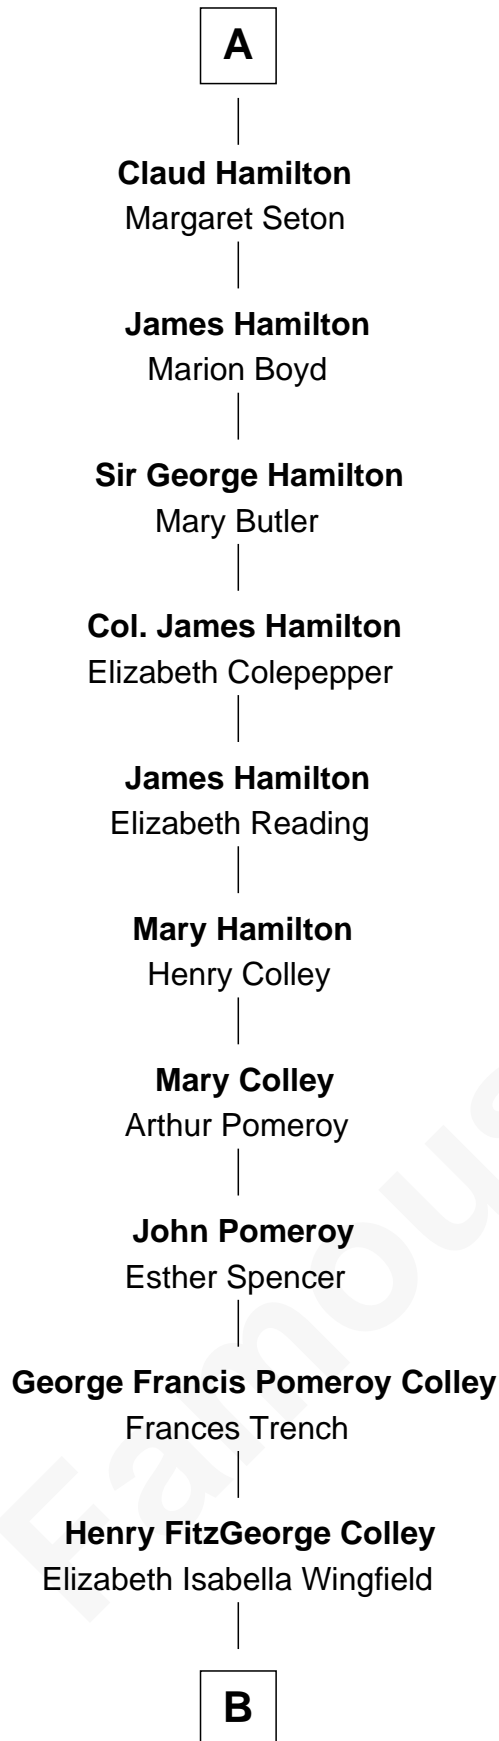

FamousKin.com
Relationship Chart of
Ralph Fiennes
Movie Actor

6th cousin 14 times removed of

Catherine Howard
5th Wife of King Henry VIII

B

—
Gertrude Theodosia Colley

Alberic Arthur Twisleton-Wykeham-Fiennes

—
Sir Maurice Alberic Twisleton-Wykeham-Fiennes

Sylvia Joan Finlay

—
Mark Fiennes

Jennifer Anne Mary Alleyne Lash

—
Ralph Fiennes

Movie Actor