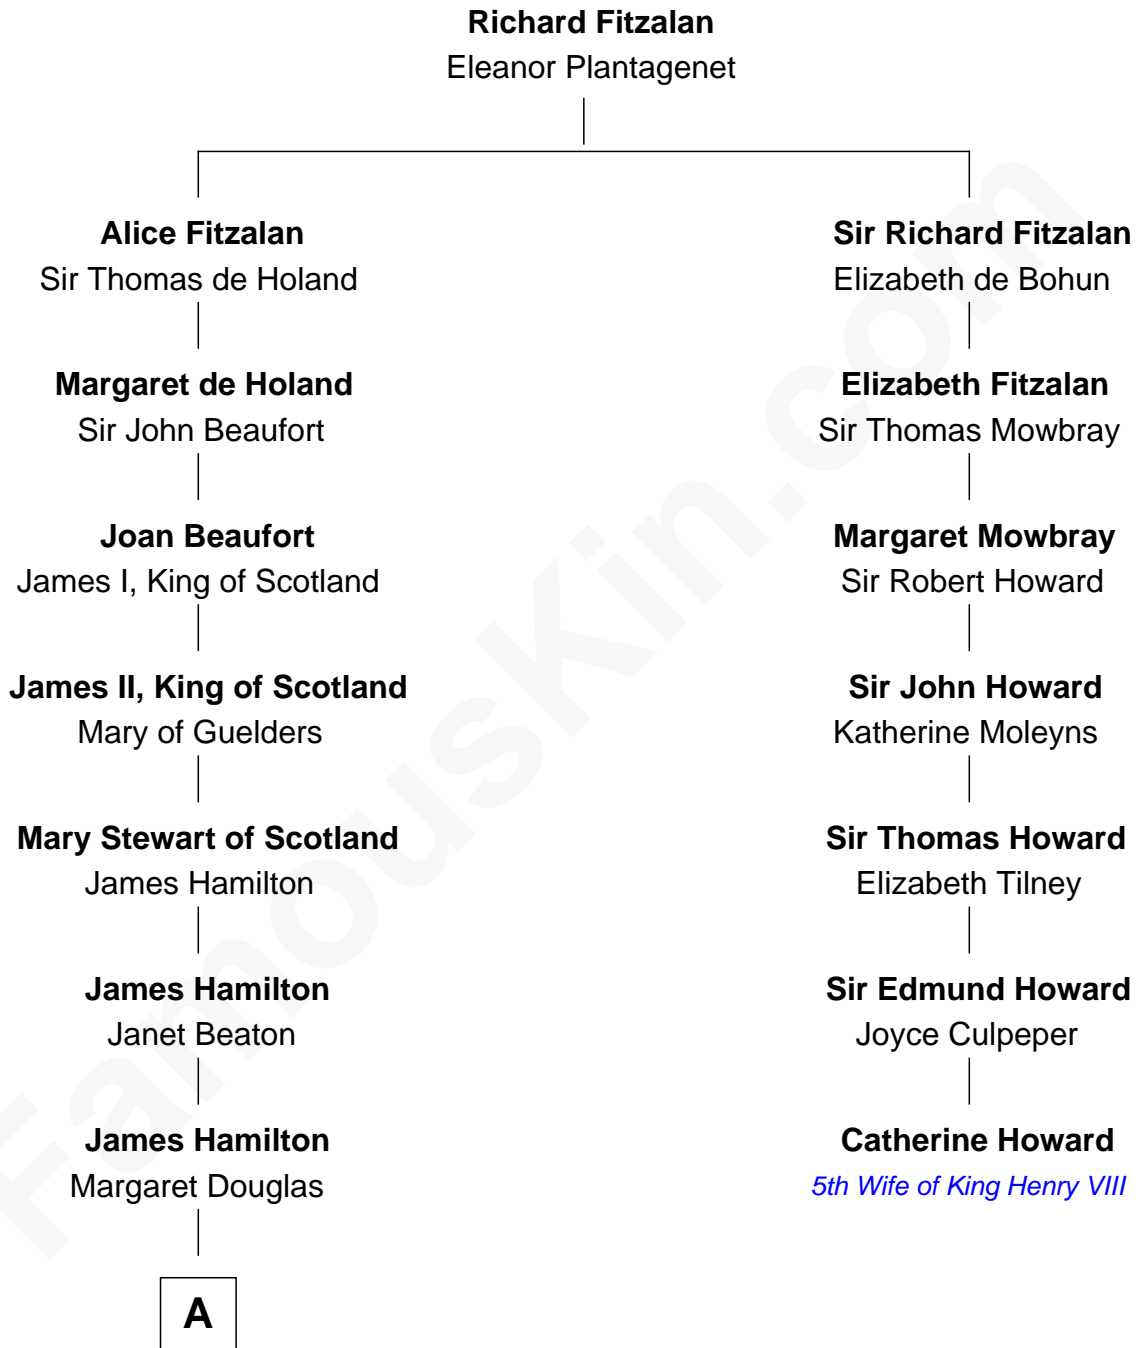

FamousKin.com
Relationship Chart of
Ralph Fiennes
Movie Actor

6th cousin 14 times removed of

Catherine Howard
5th Wife of King Henry VIII

B

—
Gertrude Theodosia Colley

Alberic Arthur Twisleton-Wykeham-Fiennes