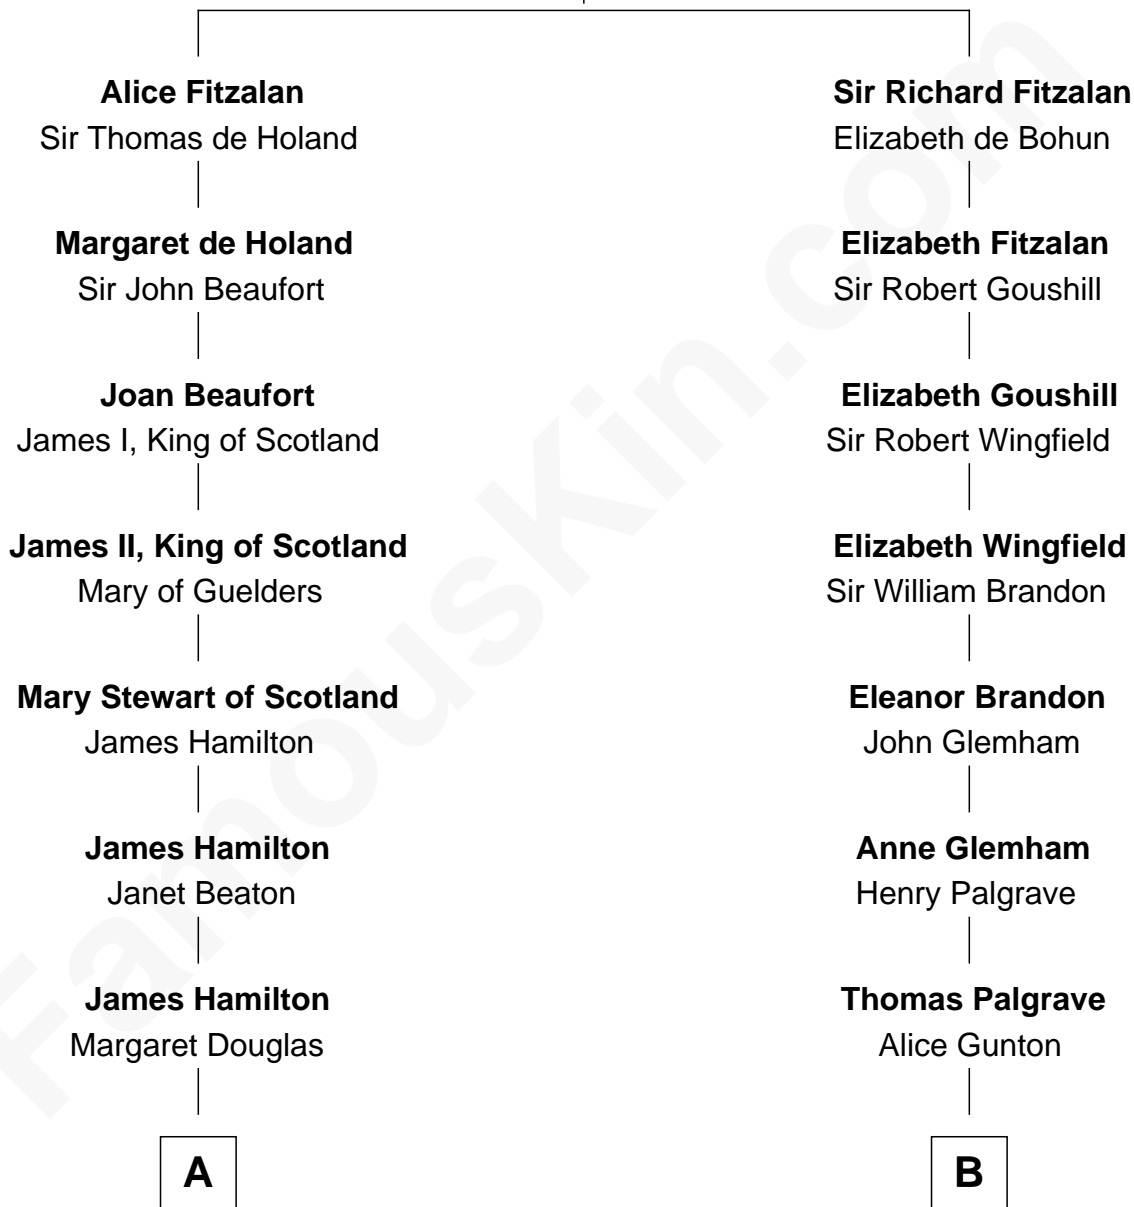

FamousKin.com Relationship Chart of

Ralph Fiennes

Movie Actor

20th cousin of

George H. W. Bush

41st U.S. President

Richard Fitzalan
Eleanor Plantagenet

C

41st U.S. President