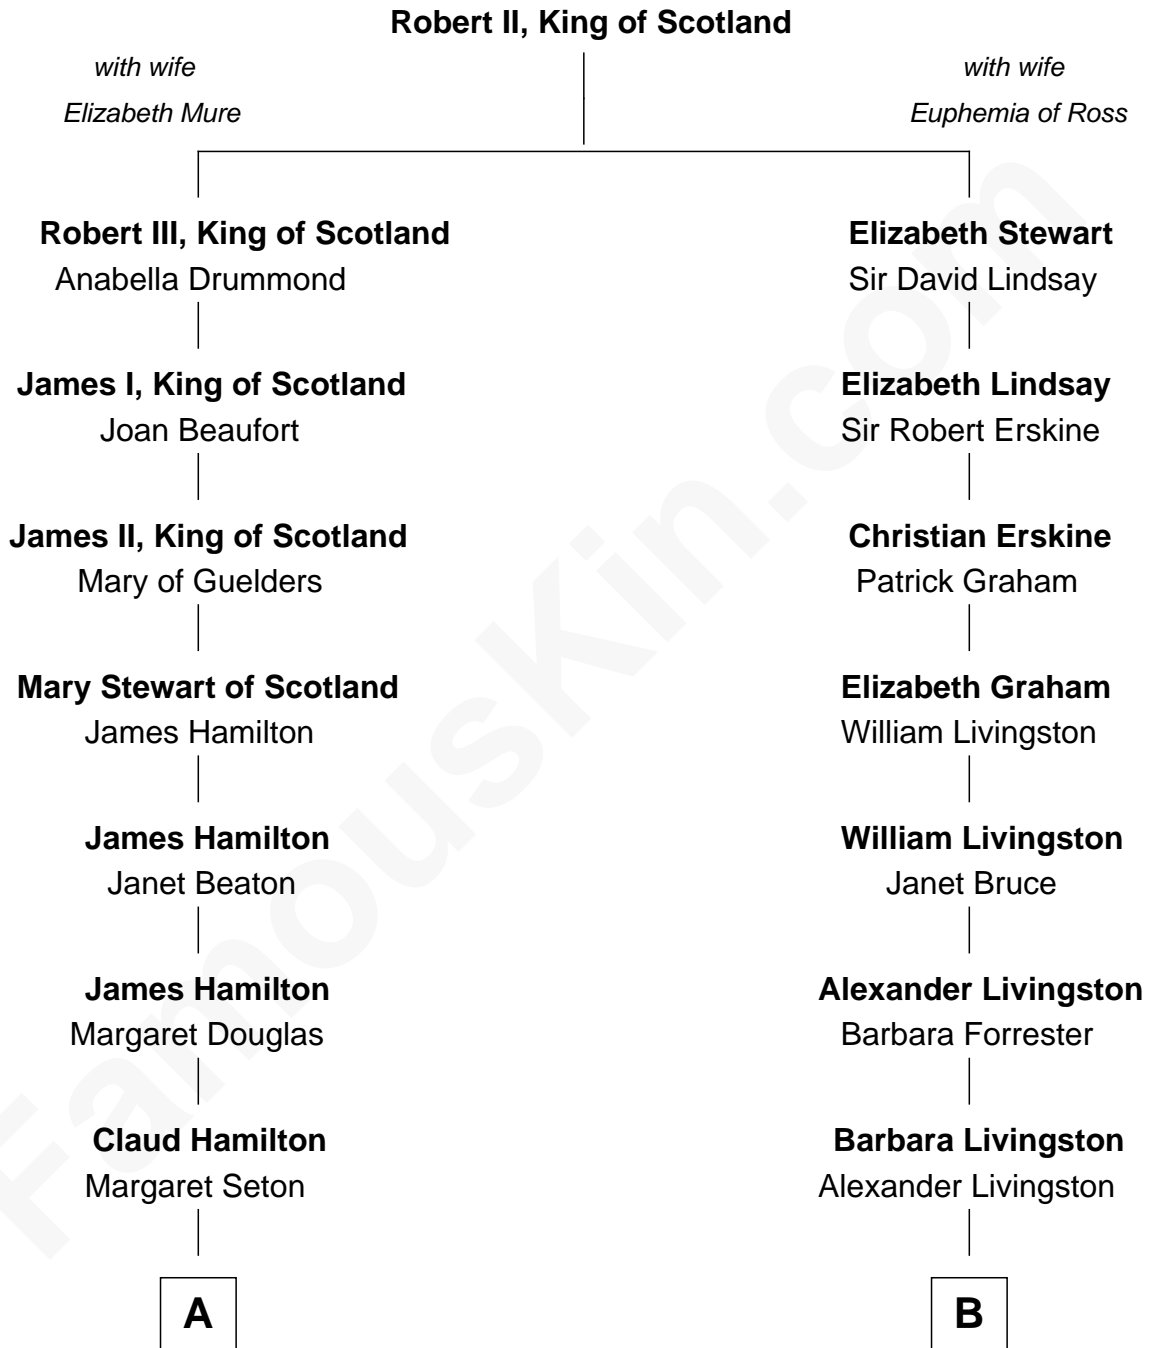

FamousKin.com
Relationship Chart of
Ralph Fiennes
Movie Actor

18th cousin 1 time removed of
George H. W. Bush
41st U.S. President

C

Sir Maurice Alberic Twisleton-Wykeham-Fiennes

Sylvia Joan Finlay

Mark Fiennes

Jennifer Anne Mary Alleyne Lash

Ralph Fiennes

Movie Actor

D

Prescott Sheldon Bush

Dorothy Wear Walker

George H. W. Bush

41st U.S. President