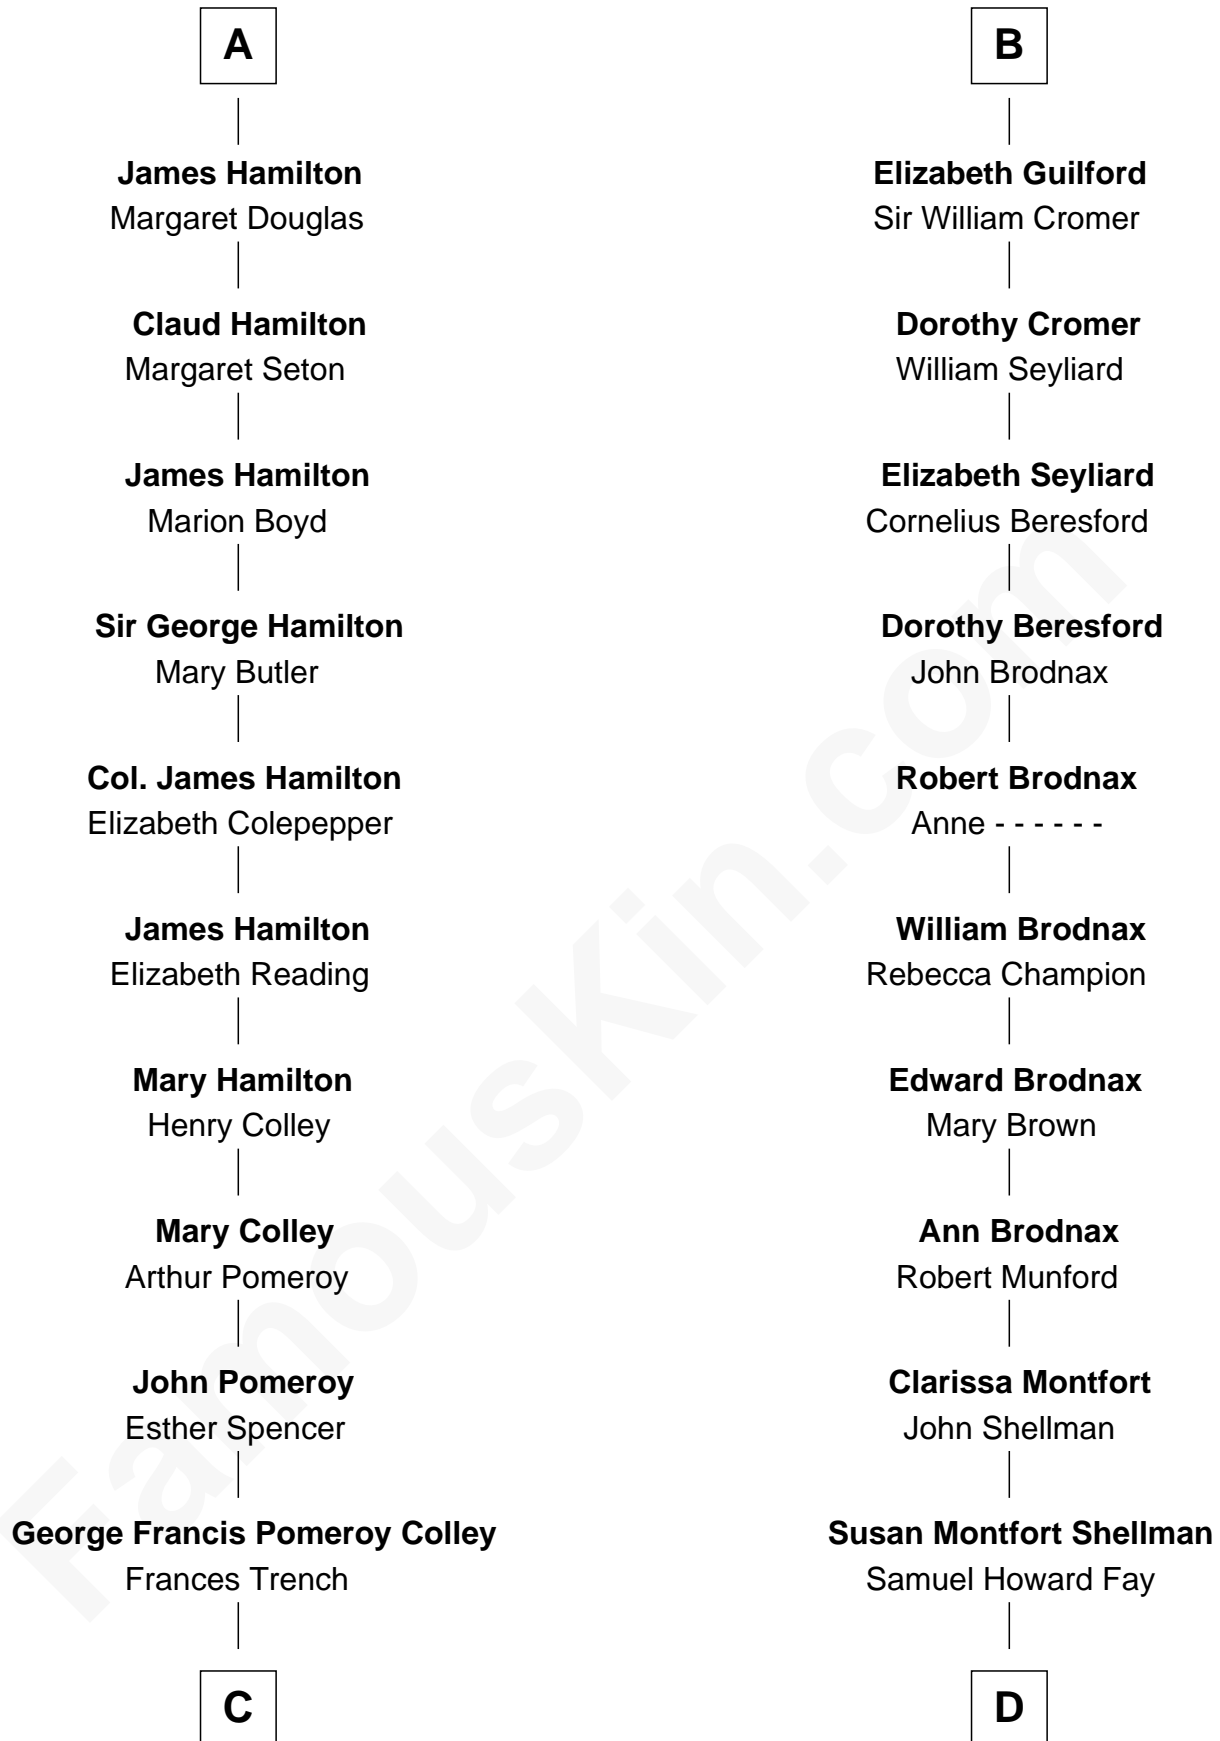

FamousKin.com
Relationship Chart of
Ralph Fiennes
Movie Actor

20th cousin 1 time removed of
George H. W. Bush
41st U.S. President

Sir Robert de Holland
 Maude la Zouche

C

Henry FitzGeorge Colley
Elizabeth Isabella Wingfield