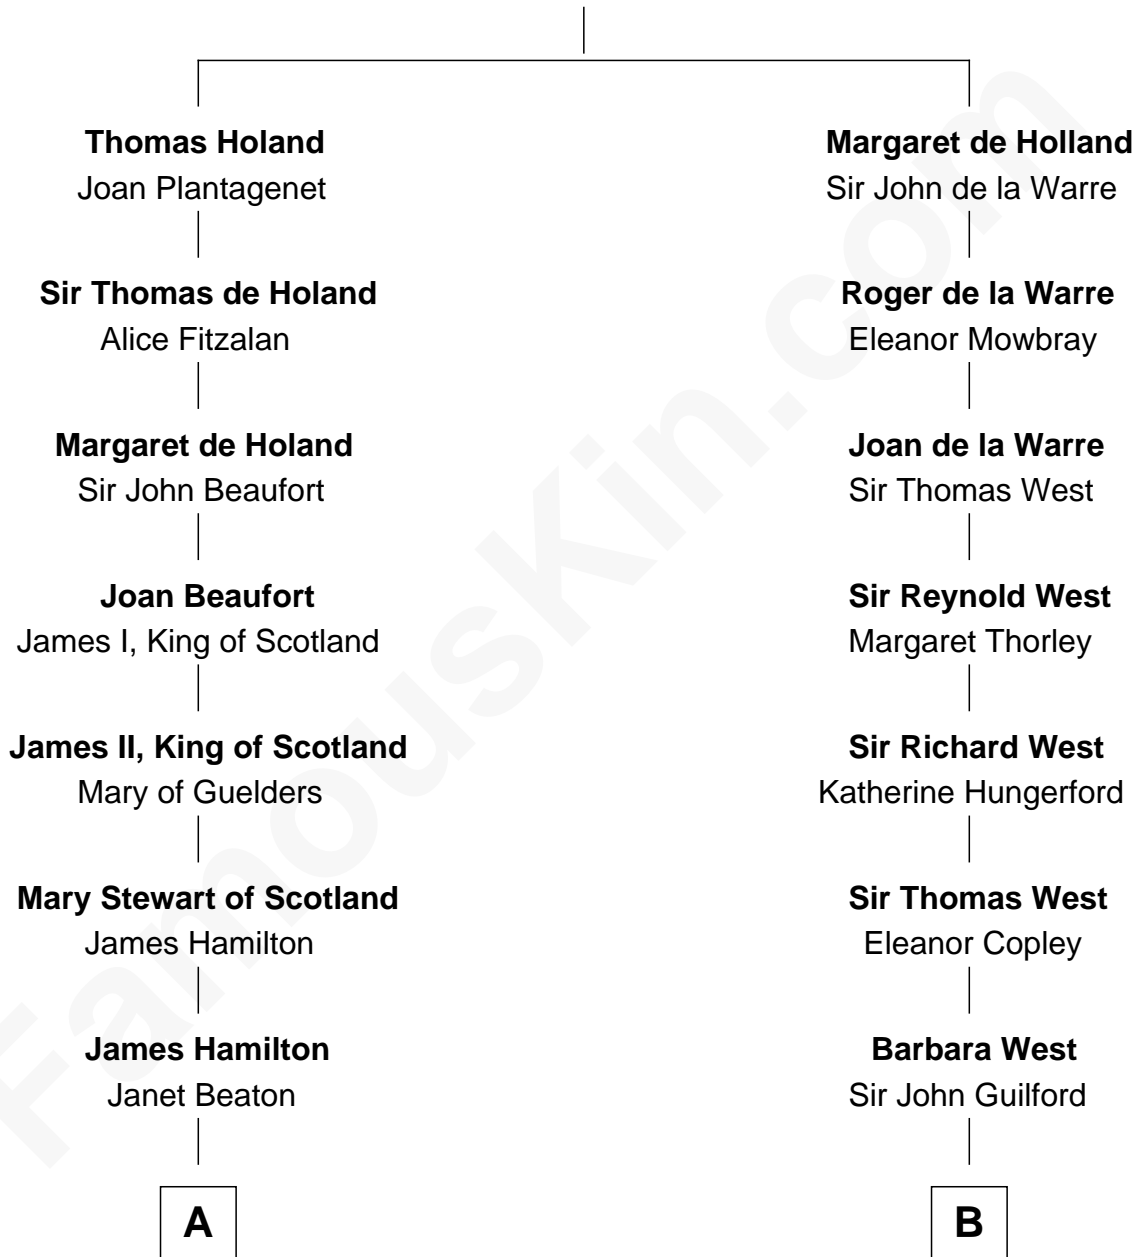

FamousKin.com
Relationship Chart of
Ralph Fiennes
Movie Actor

20th cousin 1 time removed of
George H. W. Bush
41st U.S. President

Sir Robert de Holland
 Maude la Zouche

C

Henry FitzGeorge Colley
Elizabeth Isabella Wingfield

Gertrude Theodosia Colley
Alberic Arthur Twisleton-Wykeham-Fiennes

Sir Maurice Alberic Twisleton-Wykeham-Fiennes
Sylvia Joan Finlay

Mark Fiennes
Jennifer Anne Mary Alleyne Lash

Ralph Fiennes
Movie Actor

D

Harriet Eleanor Fay
Rev. James Smith Bush

Samuel Prescott Bush
Flora Sheldon

Prescott Sheldon Bush
Dorothy Wear Walker

George H. W. Bush
41st U.S. President