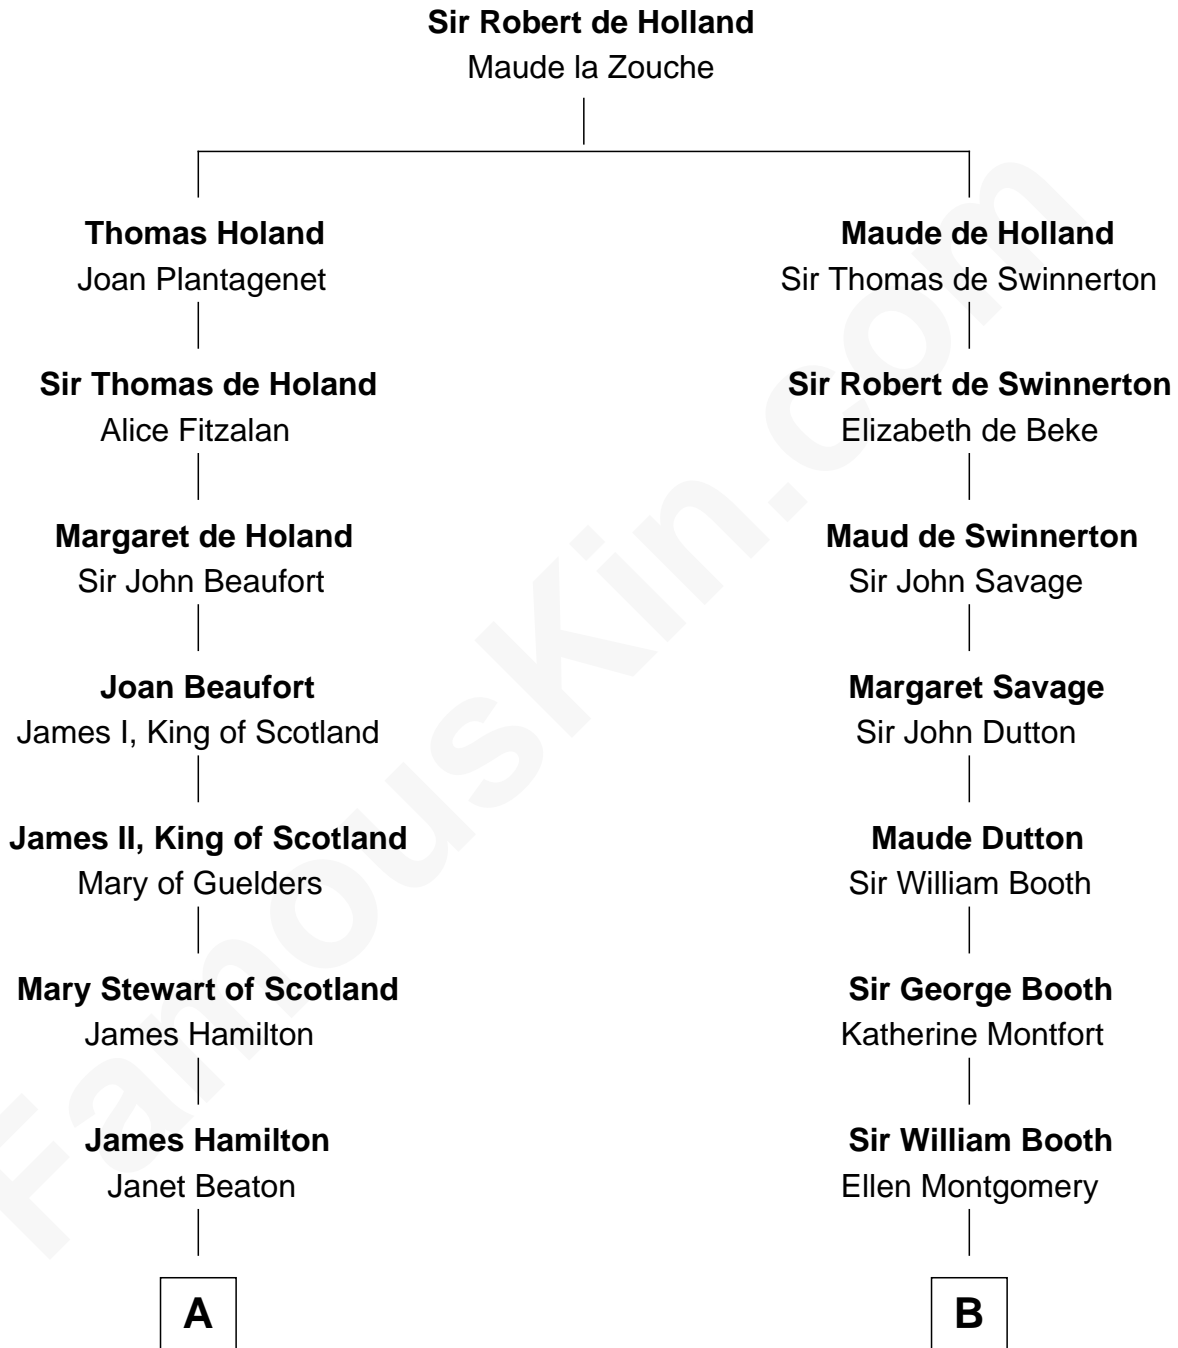

FamousKin.com
Relationship Chart of
Ralph Fiennes
Movie Actor

20th cousin 1 time removed of
Barbara (Pierce) Bush
First Lady of President George H.W. Bush

C

Henry FitzGeorge Colley
Elizabeth Isabella Wingfield