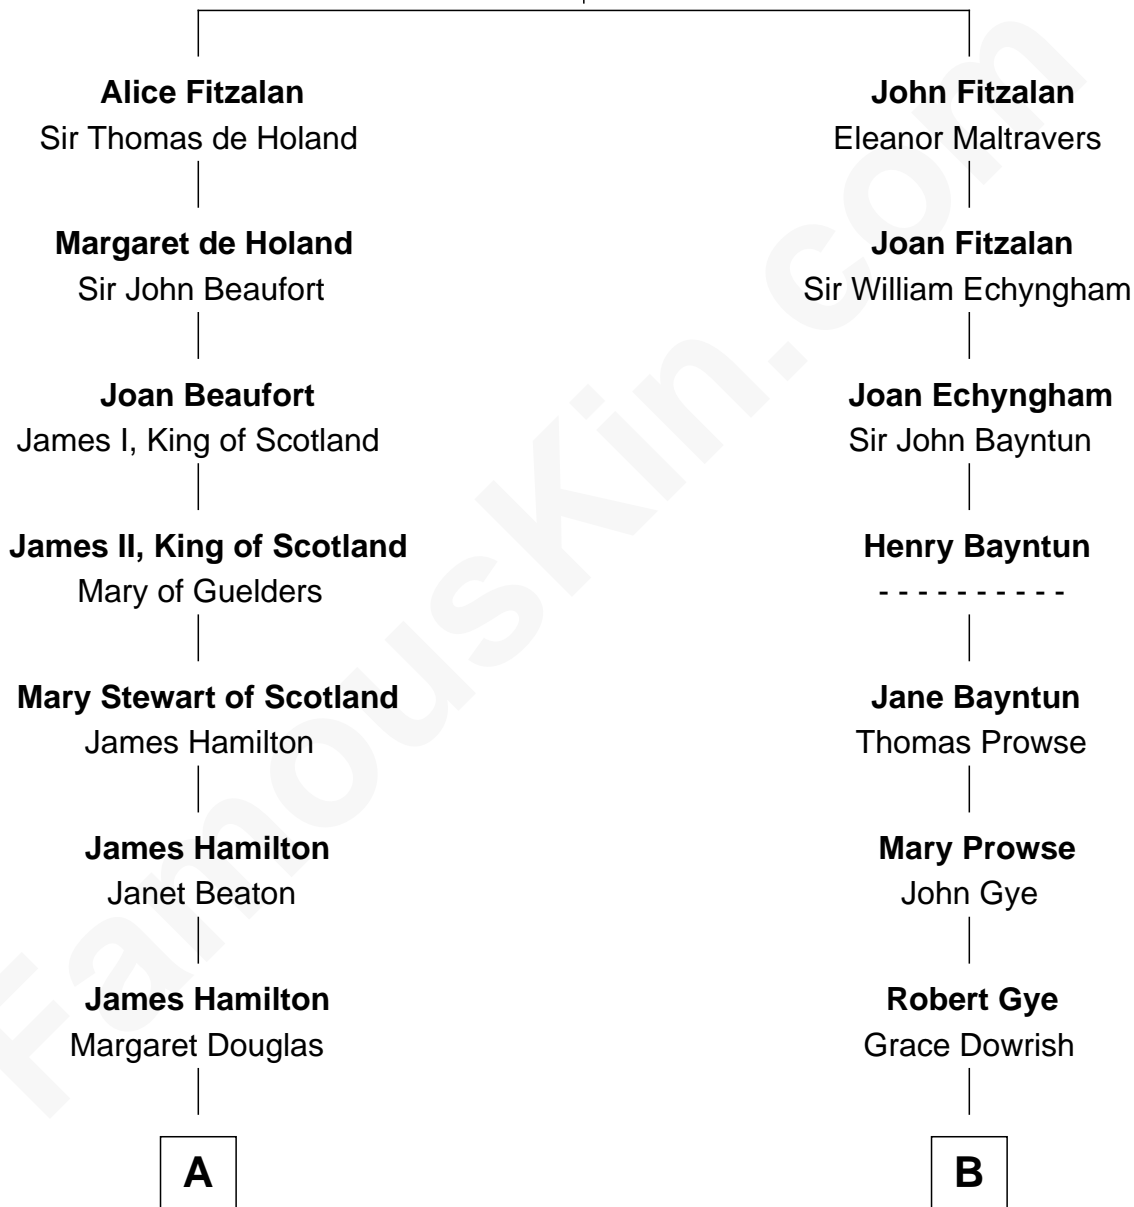

# FamousKin.com Relationship Chart of

**Ralph Fiennes**

*Movie Actor*

19th cousin 1 time removed of

**George W. Bush**

*43rd U.S. President*

**Richard Fitzalan**  
Eleanor Plantagenet

**C**

**Gertrude Theodosia Colley**

Alberic Arthur Twisleton-Wykeham-Fiennes

**Sir Maurice Alberic Twisleton-Wykeham-Fiennes**

Sylvia Joan Finlay

**Mark Fiennes**

Jennifer Anne Mary Alleyne Lash

**Ralph Fiennes**

*Movie Actor*

**D**

**Marvin Pierce**

Pauline Robinson

**Barbara Pierce**

George Herbert Walker Bush

**George W. Bush**

*43rd U.S. President*