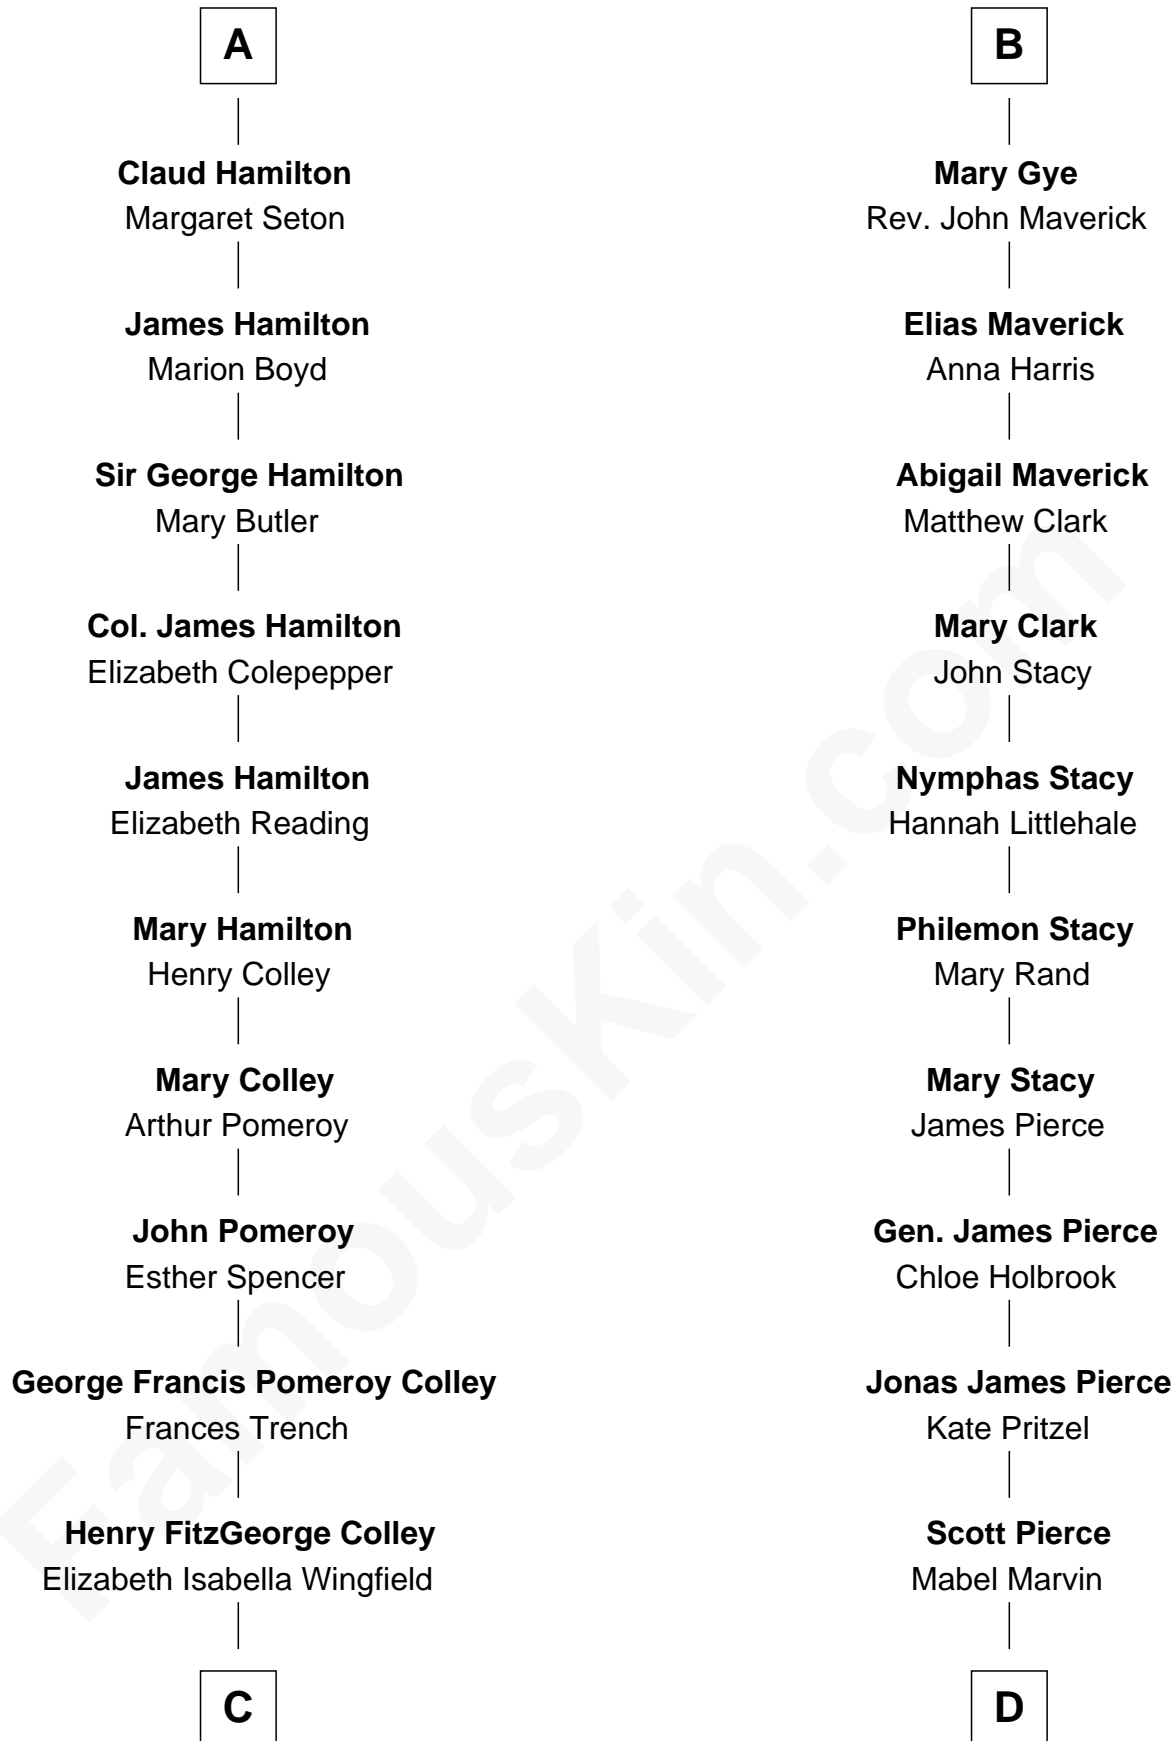

# FamousKin.com Relationship Chart of

**Ralph Fiennes**

*Movie Actor*

19th cousin 1 time removed of

**George W. Bush**

*43rd U.S. President*

**Richard Fitzalan**  
Eleanor Plantagenet

**C**

**Gertrude Theodosia Colley**

Alberic Arthur Twisleton-Wykeham-Fiennes

**Sir Maurice Alberic Twisleton-Wykeham-Fiennes**

Sylvia Joan Finlay

**Mark Fiennes**

Jennifer Anne Mary Alleyne Lash

**Ralph Fiennes**

*Movie Actor*

**D**

**Marvin Pierce**

Pauline Robinson

**Barbara Pierce**

George Herbert Walker Bush

**George W. Bush**

*43rd U.S. President*