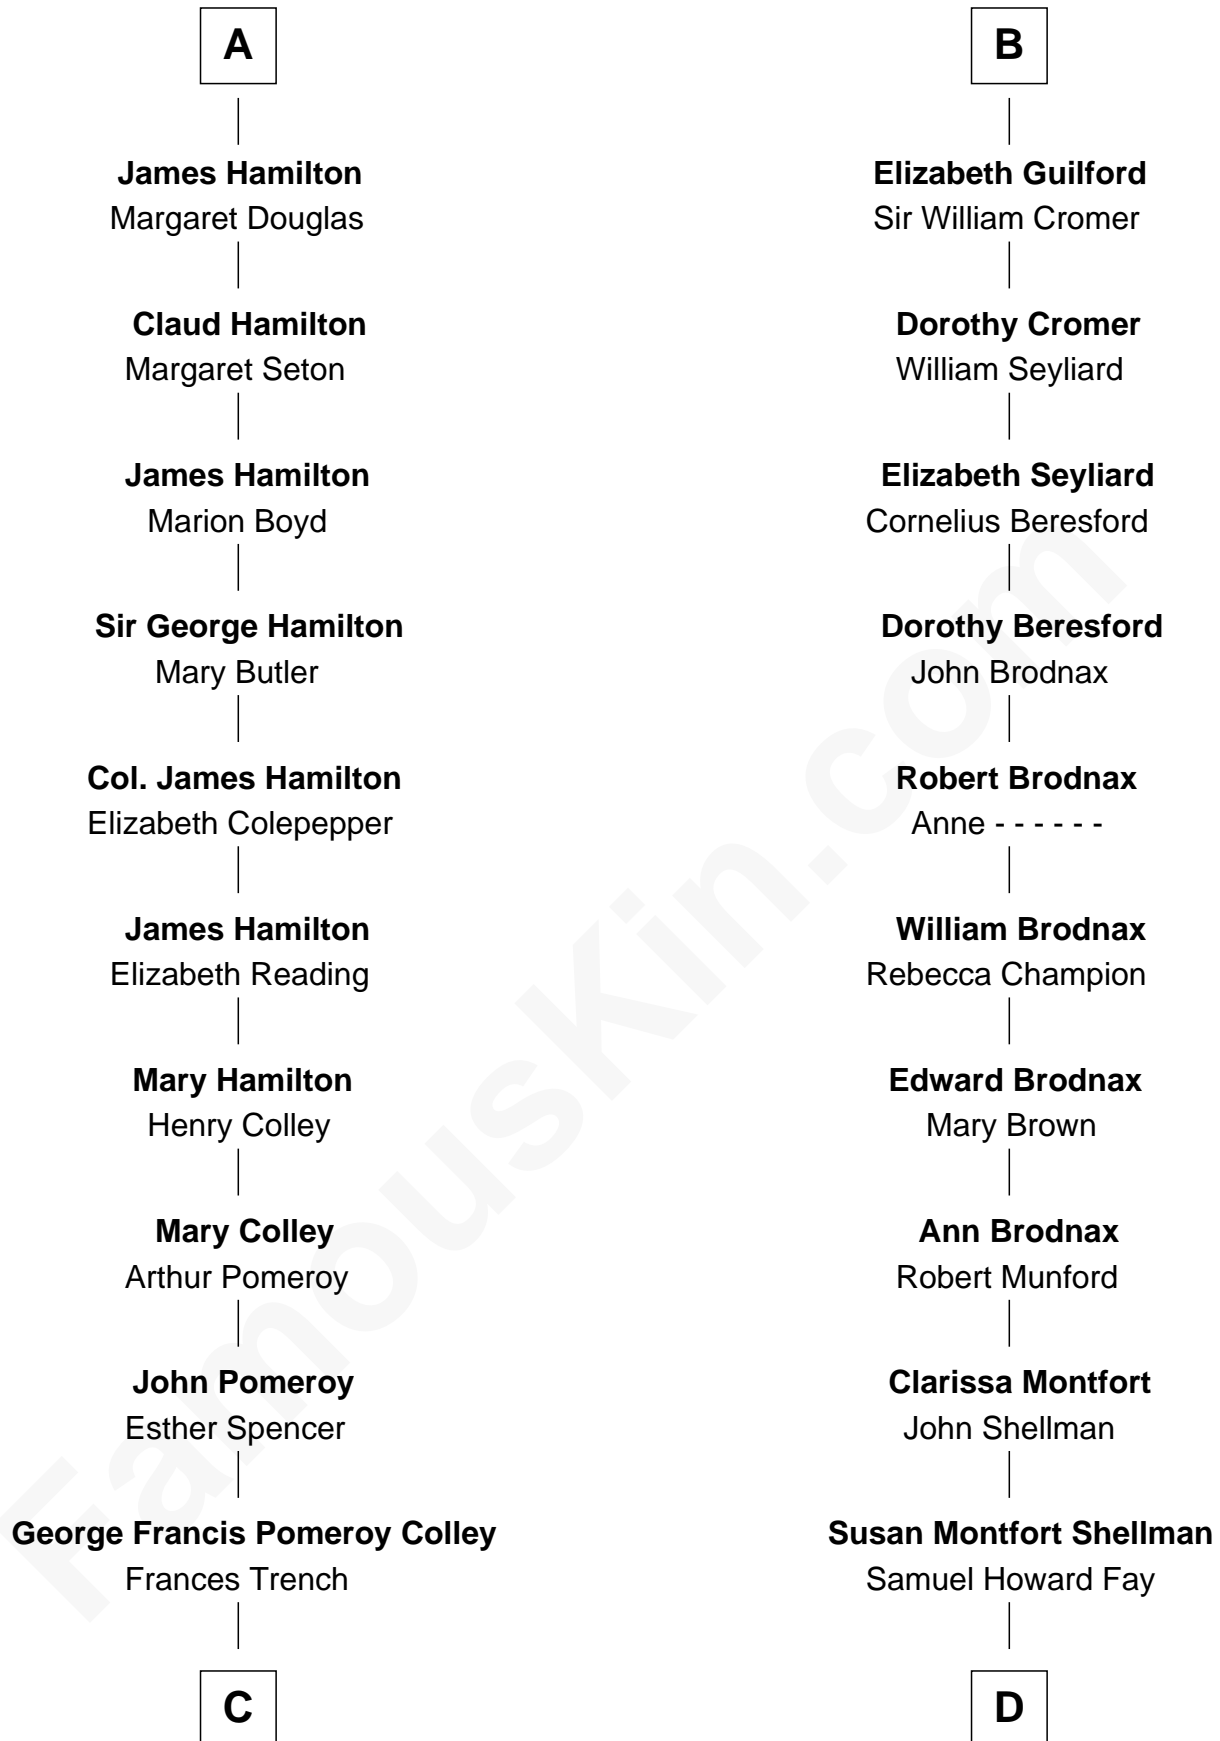

FamousKin.com Relationship Chart of

Ralph Fiennes

Movie Actor

21st cousin of

George W. Bush

43rd U.S. President

Sir Robert de Holland

Maude la Zouche