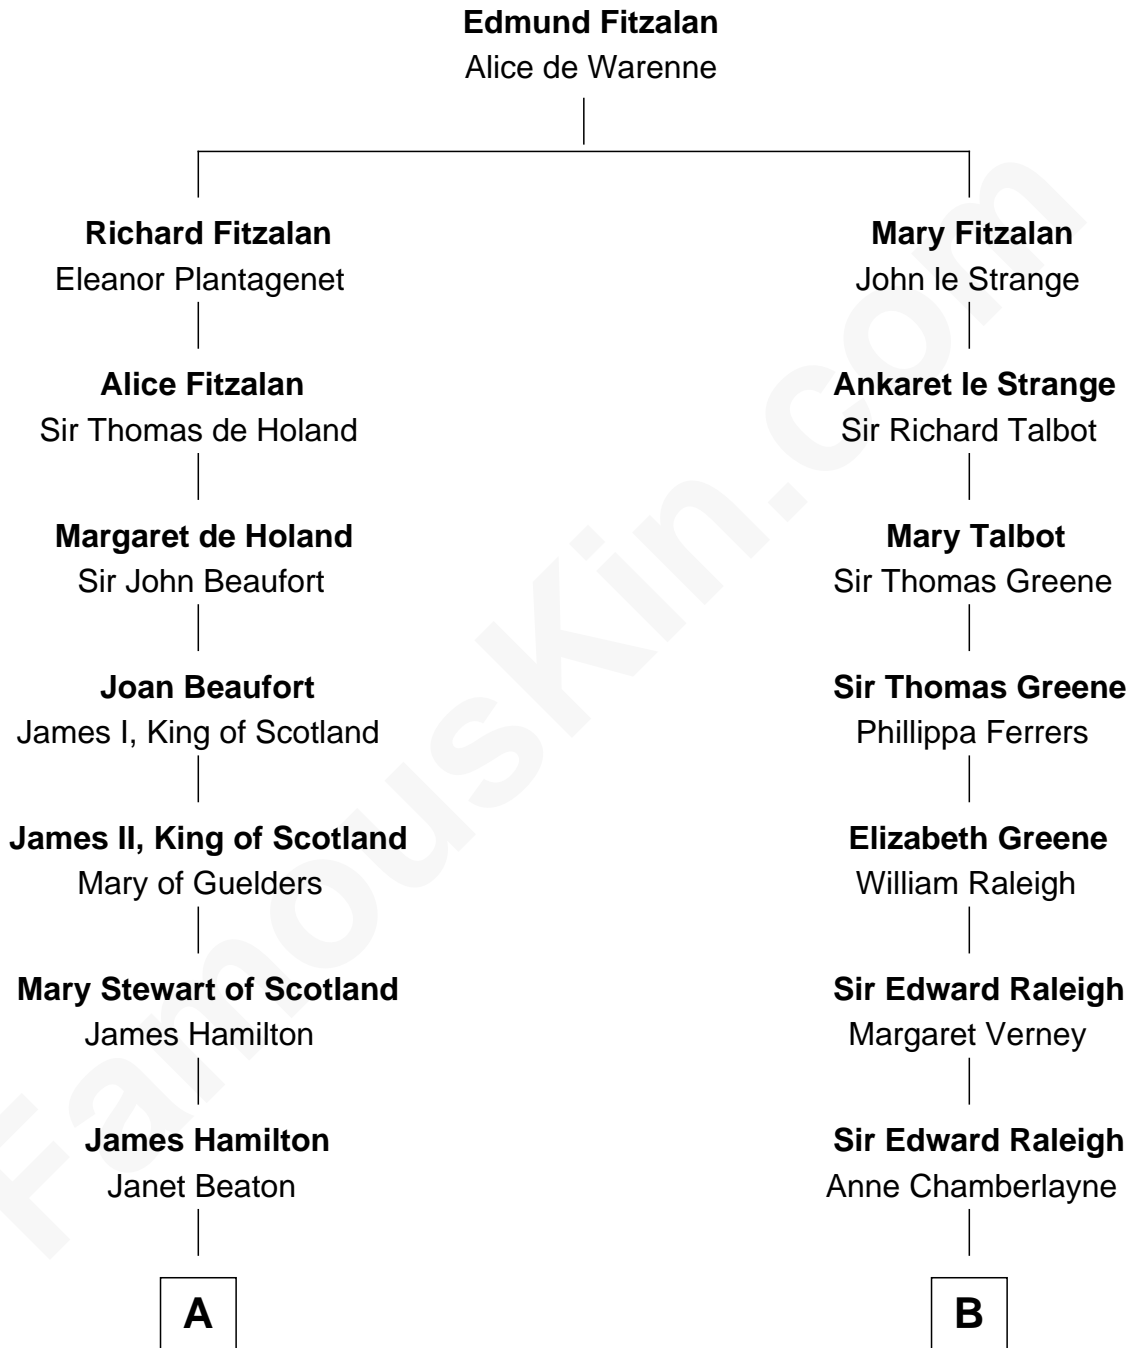

FamousKin.com
Relationship Chart of
Ralph Fiennes
Movie Actor

17th cousin 4 times removed of
Lucretia (Rudolph) Garfield
First Lady of President James Garfield

C

Henry FitzGeorge Colley
Elizabeth Isabella Wingfield