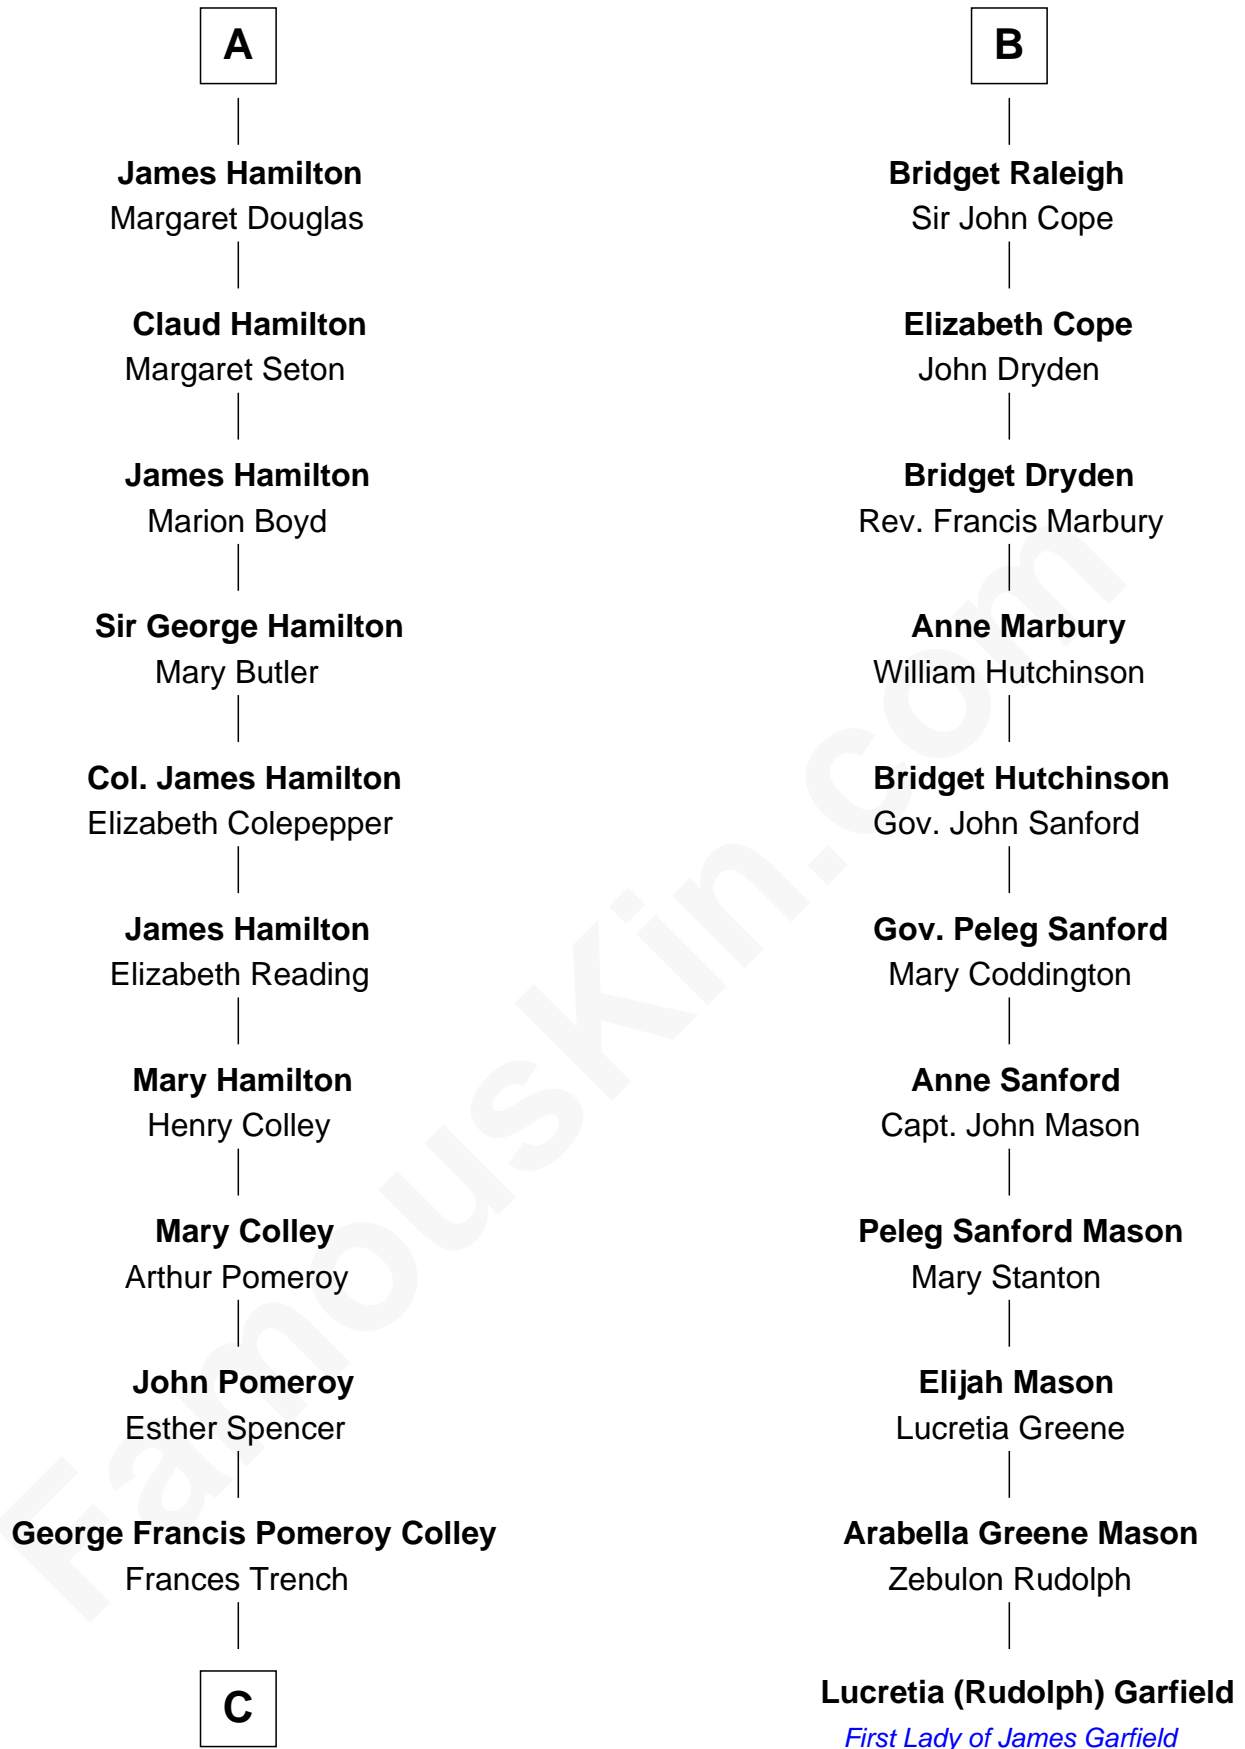

FamousKin.com
Relationship Chart of
Ralph Fiennes
Movie Actor

17th cousin 4 times removed of
Lucretia (Rudolph) Garfield
First Lady of President James Garfield

C

Henry FitzGeorge Colley
Elizabeth Isabella Wingfield

Gertrude Theodosia Colley
Alberic Arthur Twisleton-Wykeham-Fiennes

Sir Maurice Alberic Twisleton-Wykeham-Fiennes
Sylvia Joan Finlay

Mark Fiennes
Jennifer Anne Mary Alleyne Lash

Ralph Fiennes
Movie Actor