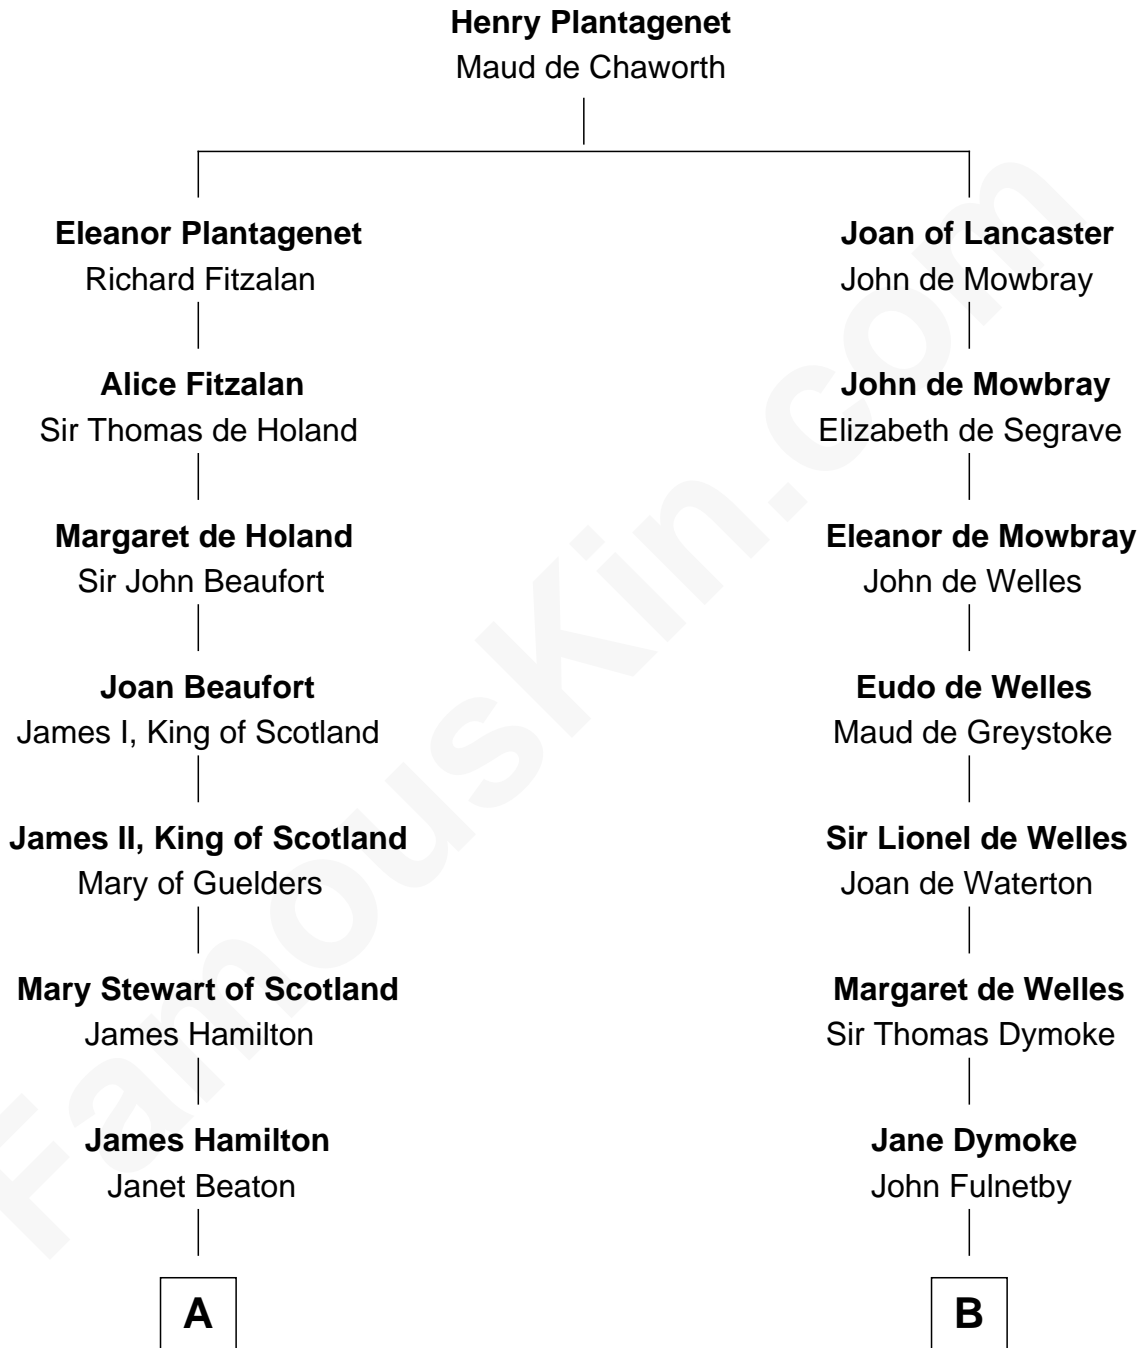

FamousKin.com
Relationship Chart of
Ralph Fiennes
Movie Actor

11th cousin 10 times removed of

Thomas Bradbury
(c1610/11 - 1694/5) Great Migration Immigrant 1635

C

Henry FitzGeorge Colley
Elizabeth Isabella Wingfield

Gertrude Theodosia Colley
Alberic Arthur Twisleton-Wykeham-Fiennes

Sir Maurice Alberic Twisleton-Wykeham-Fiennes
Sylvia Joan Finlay

Mark Fiennes
Jennifer Anne Mary Alleyne Lash

Ralph Fiennes
Movie Actor

FamousKin.com