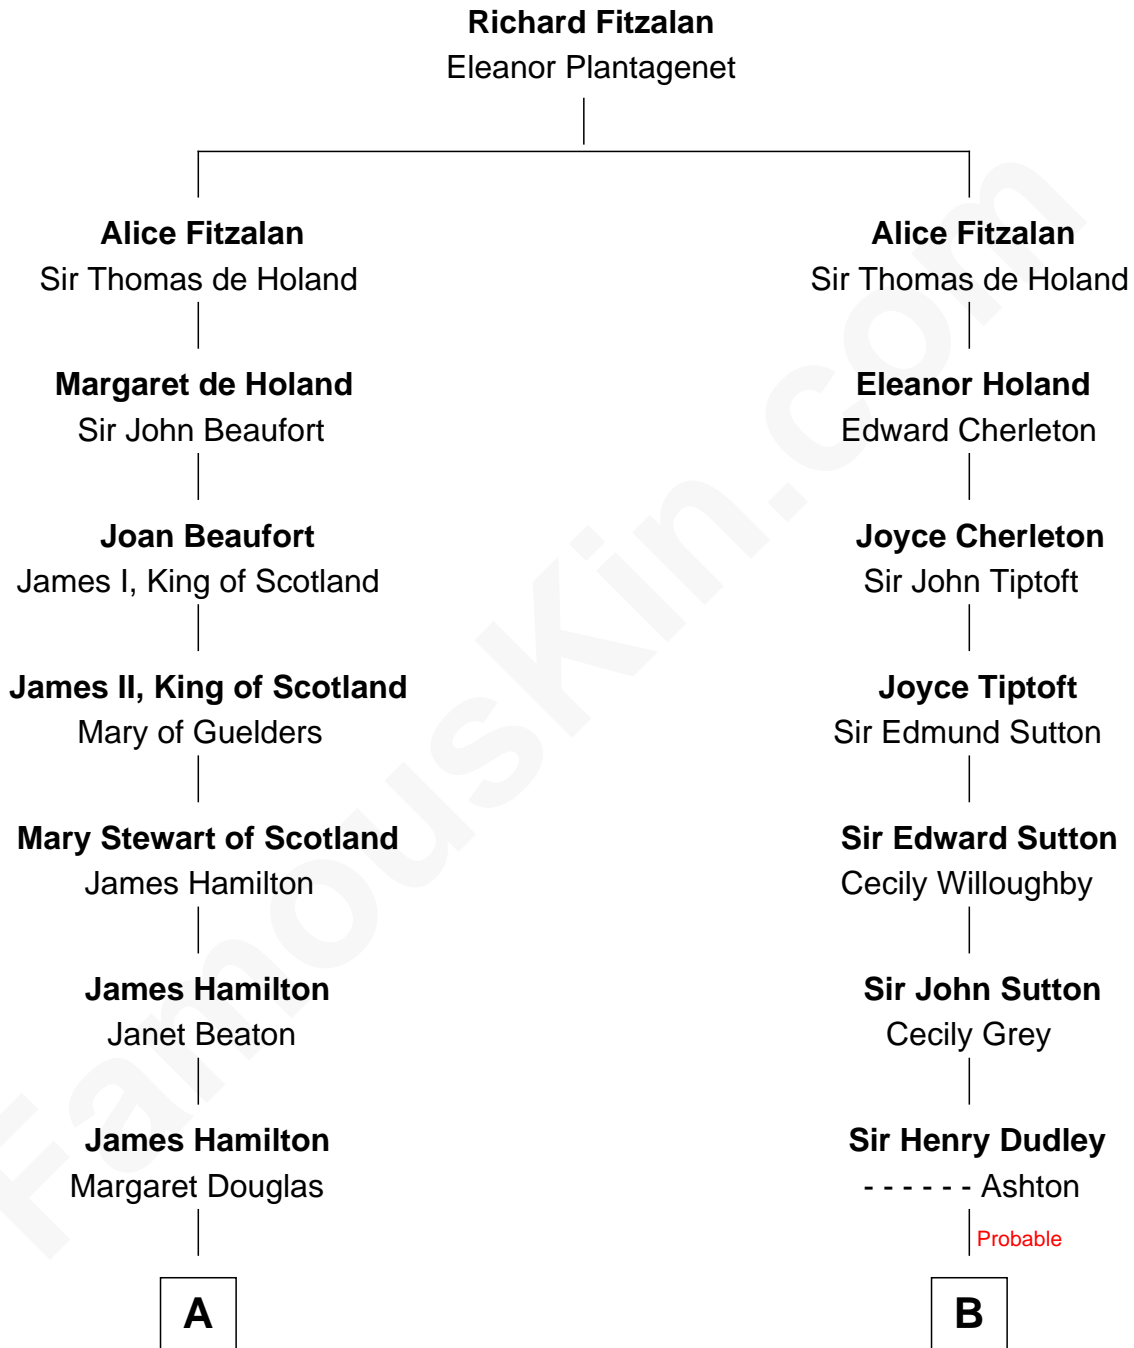

# FamousKin.com Relationship Chart of

**Ralph Fiennes**

*Movie Actor*

18th cousin 2 times removed of

**Humphrey Bogart**

*Movie Actor*

**C**

**Gertrude Theodosia Colley**

Alberic Arthur Twisleton-Wykeham-Fiennes

**Sir Maurice Alberic Twisleton-Wykeham-Fiennes**

Sylvia Joan Finlay

**Mark Fiennes**

Jennifer Anne Mary Alleyne Lash

**Ralph Fiennes**

*Movie Actor*

**D**