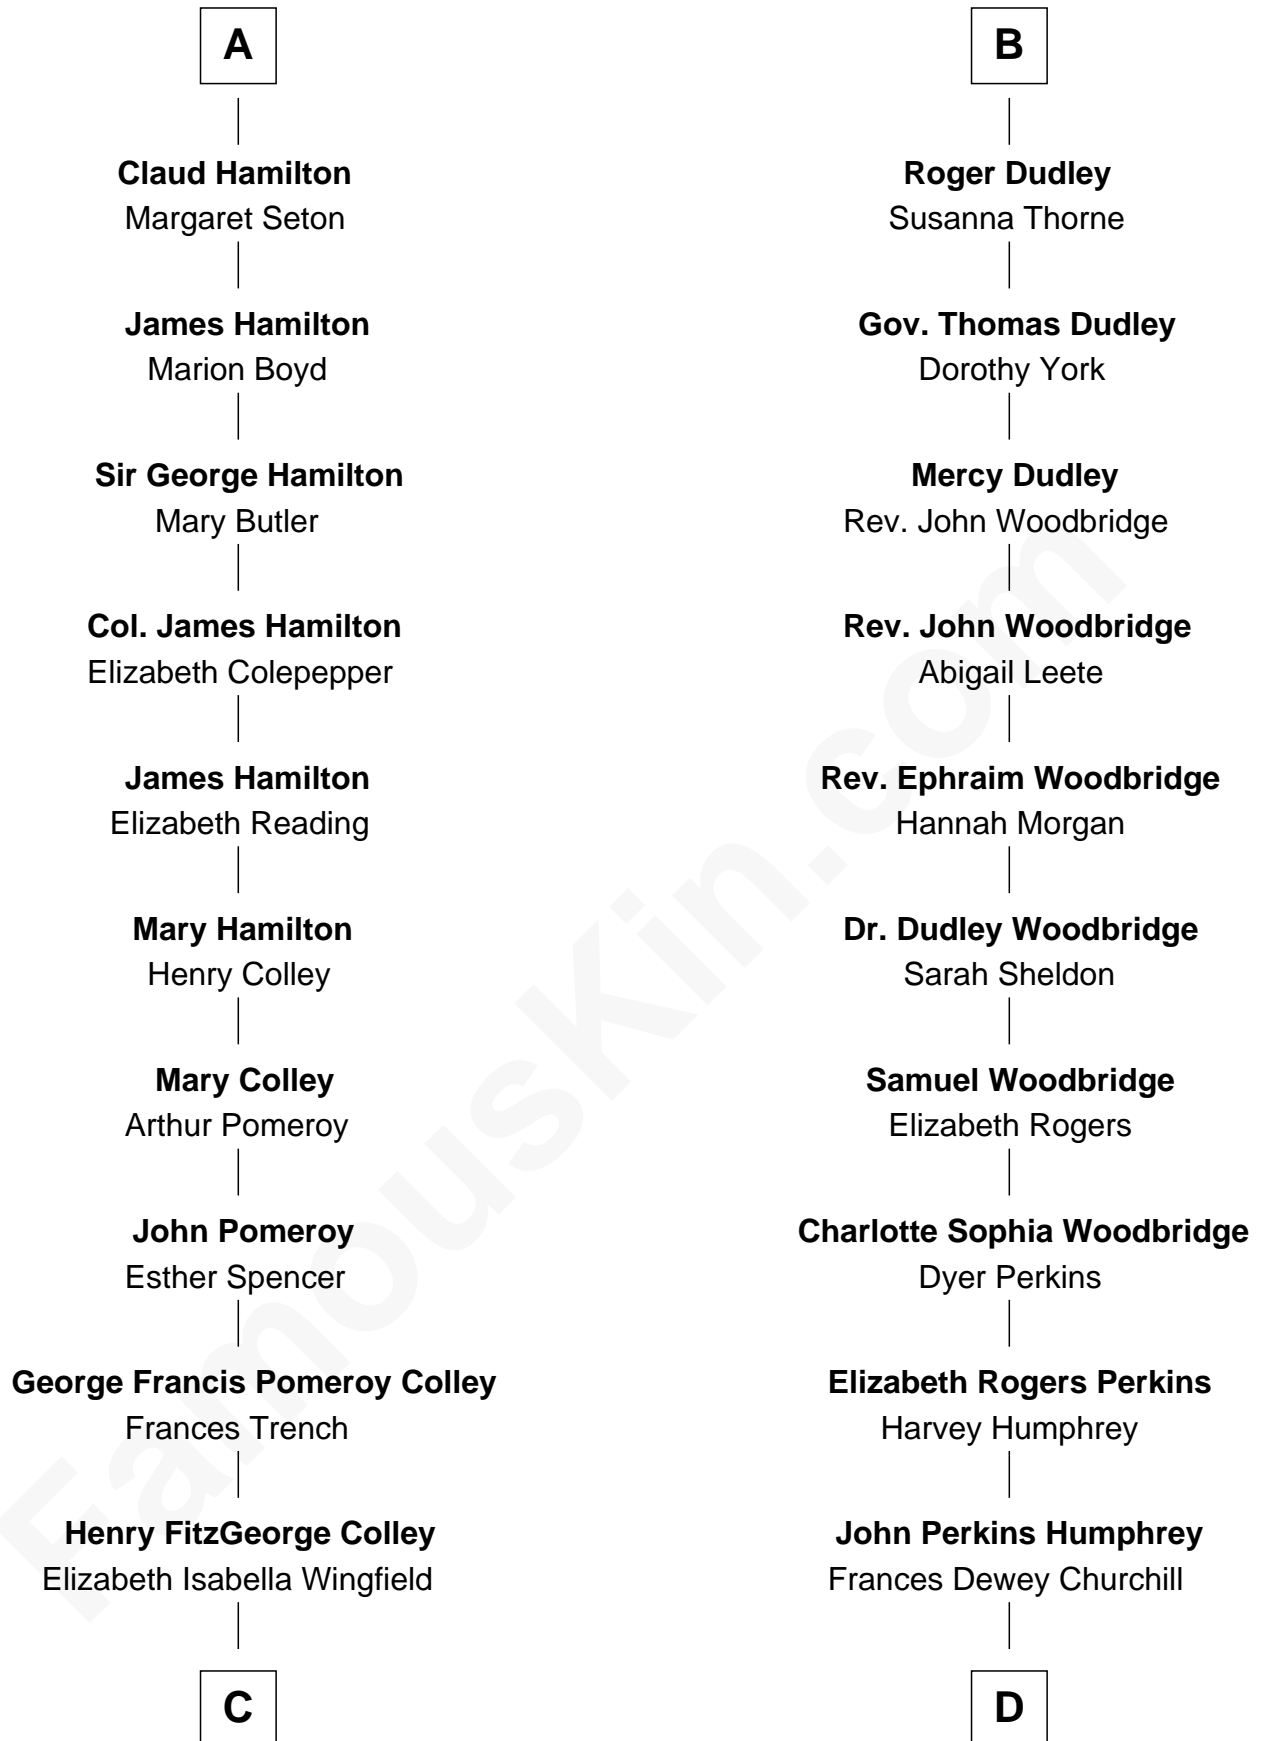

# FamousKin.com Relationship Chart of

**Ralph Fiennes**

*Movie Actor*

18th cousin 2 times removed of

**Humphrey Bogart**

*Movie Actor*

**C**

**Gertrude Theodosia Colley**