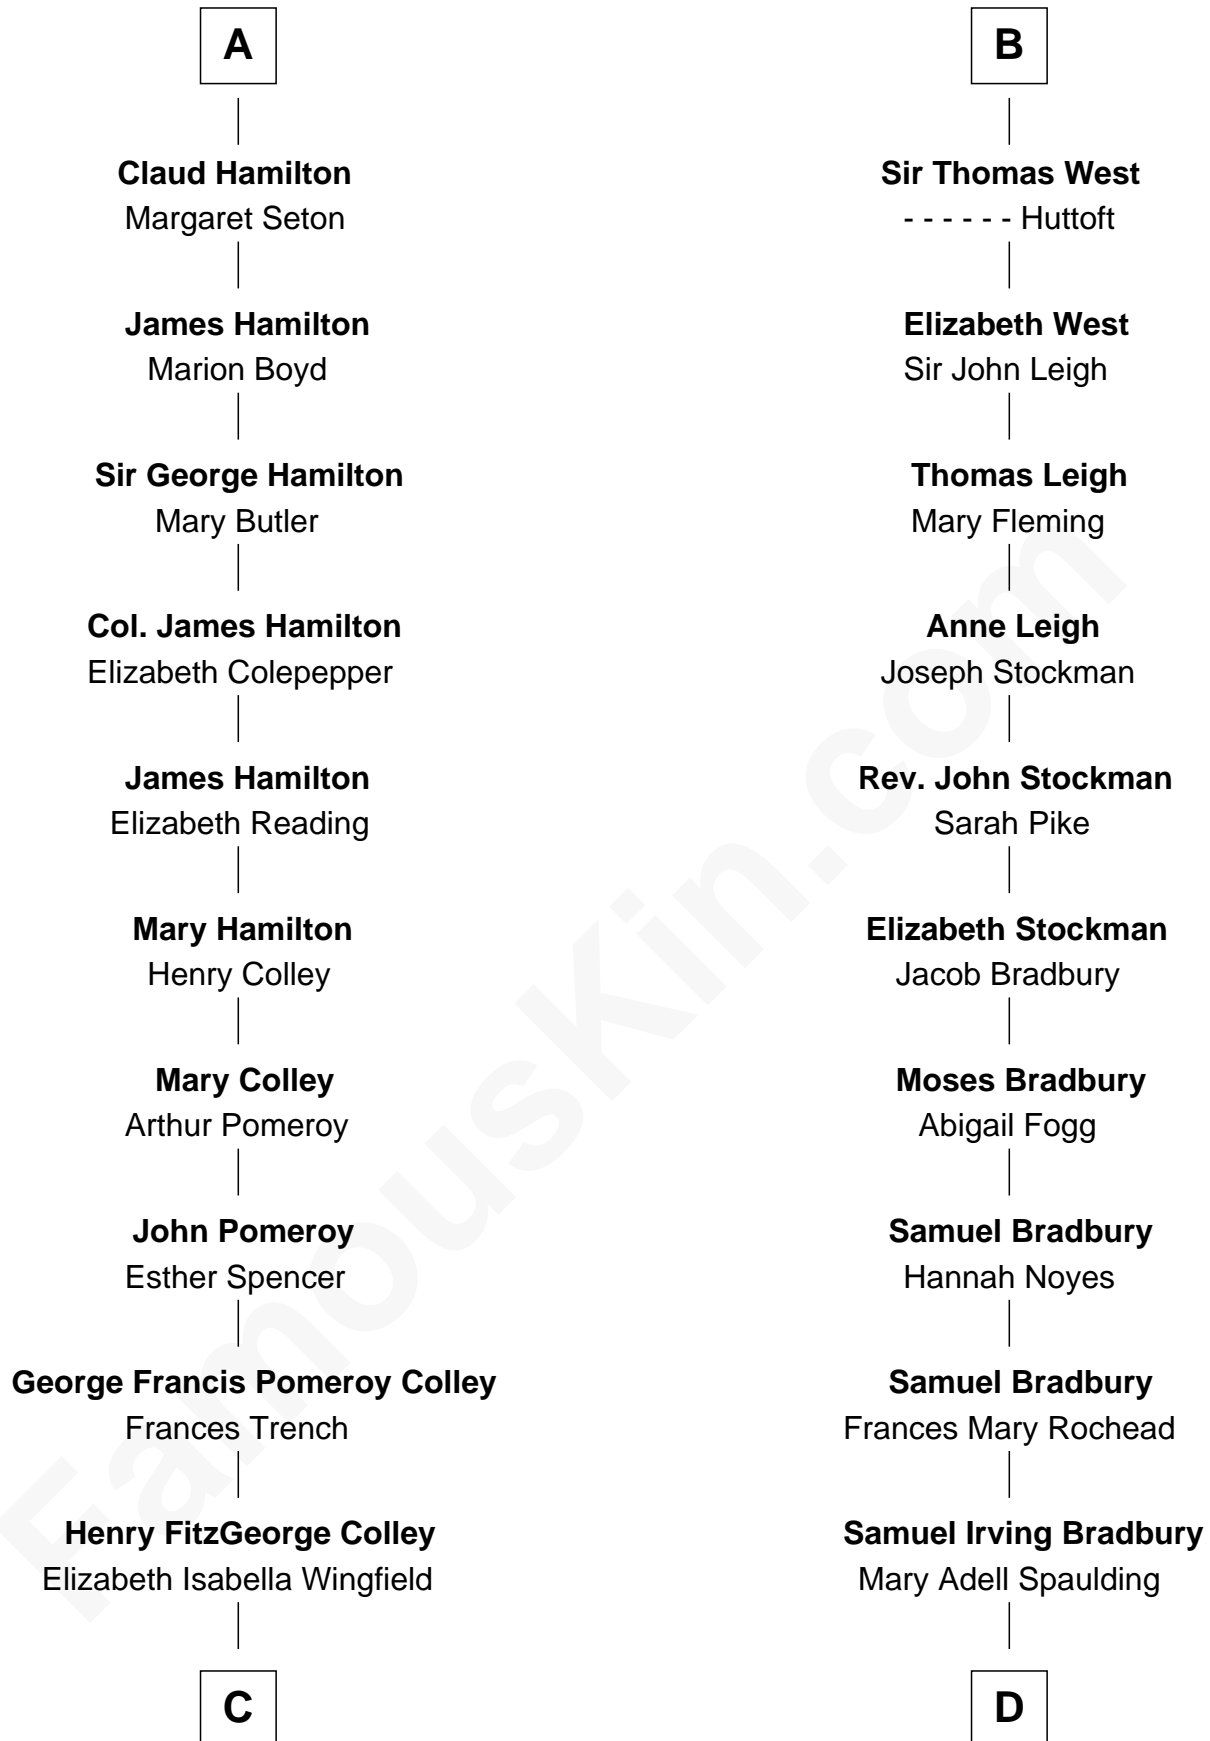

**FamousKin.com**  
**Relationship Chart of**  
**Ralph Fiennes**  
*Movie Actor*

19th cousin 1 time removed of  
**Ray Bradbury**  
*Author of The Martian Chronicles*

**C**

**Gertrude Theodosia Colley**

Alberic Arthur Twisleton-Wykeham-Fiennes

**Sir Maurice Alberic Twisleton-Wykeham-Fiennes**

Sylvia Joan Finlay

**Mark Fiennes**

Jennifer Anne Mary Alleyne Lash

**Ralph Fiennes**

*Movie Actor*

**D**

**Samuel Hinkston Bradbury**

Minnie Alice Davis

**Leonard Spaulding Bradbury**

Esther Marie Moberg

**Ray Bradbury**

*Author of The Martian Chronicles*