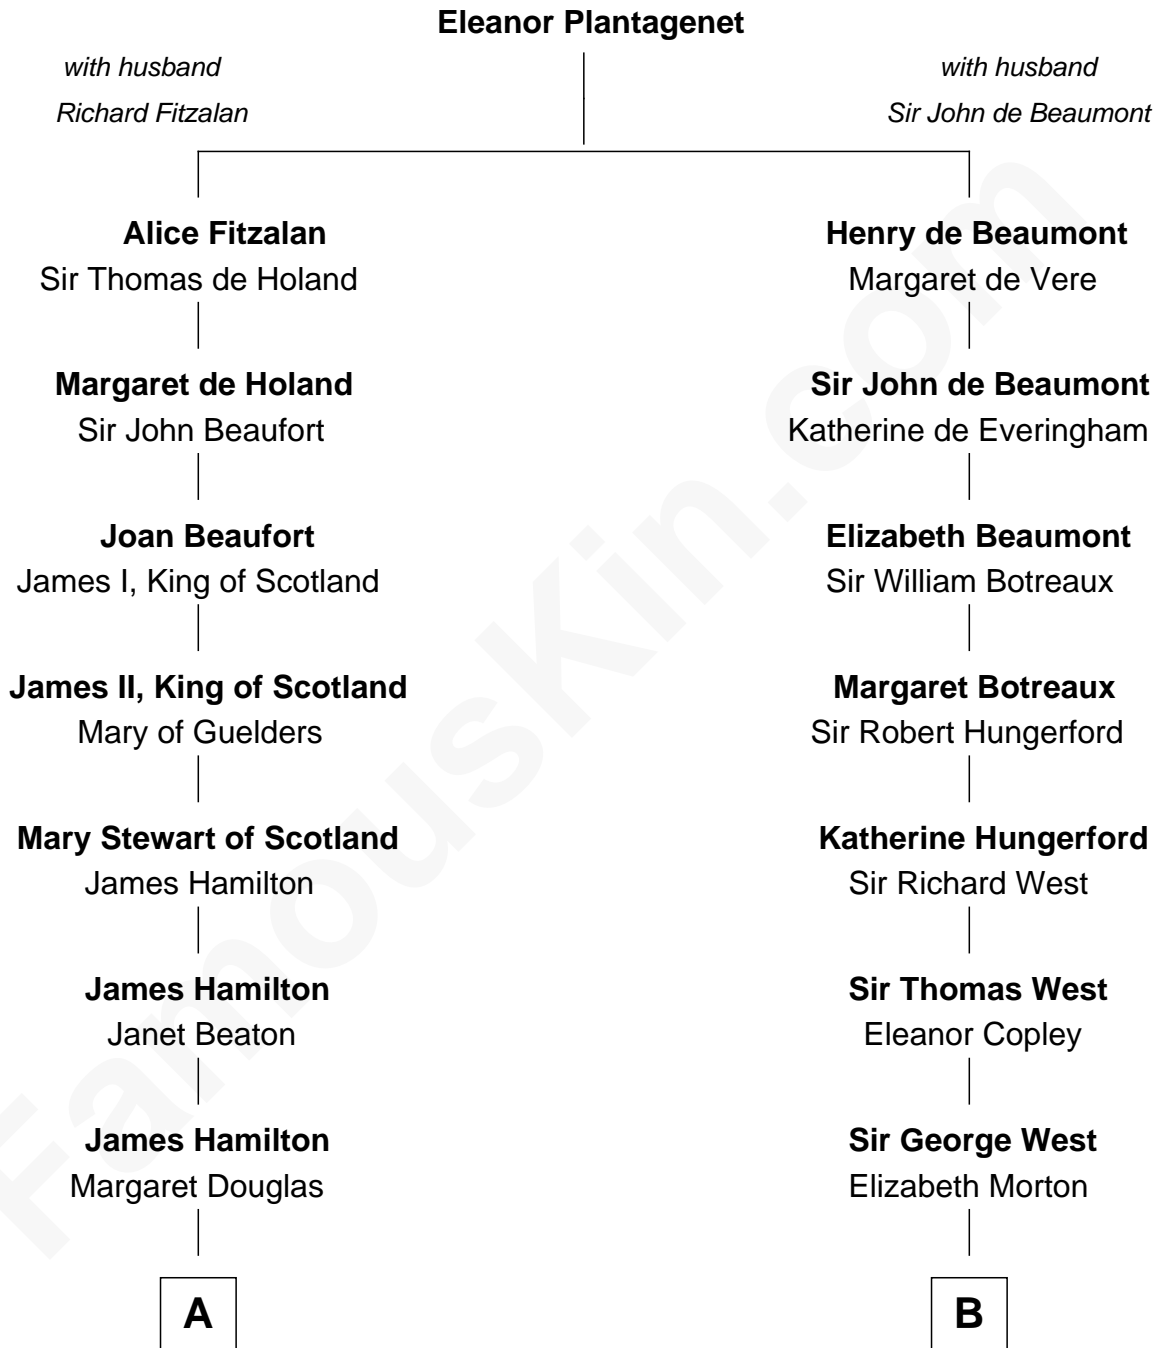

**FamousKin.com**  
**Relationship Chart of**  
**Ralph Fiennes**  
*Movie Actor*

19th cousin 1 time removed of  
**Ray Bradbury**  
*Author of The Martian Chronicles*

**C**

**Gertrude Theodosia Colley**

Alberic Arthur Twisleton-Wykeham-Fiennes

**Sir Maurice Alberic Twisleton-Wykeham-Fiennes**

Sylvia Joan Finlay

**Mark Fiennes**

Jennifer Anne Mary Alleyne Lash

**Ralph Fiennes**

*Movie Actor*

**D**

**Samuel Hinkston Bradbury**

Minnie Alice Davis

**Leonard Spaulding Bradbury**

Esther Marie Moberg

**Ray Bradbury**

*Author of The Martian Chronicles*