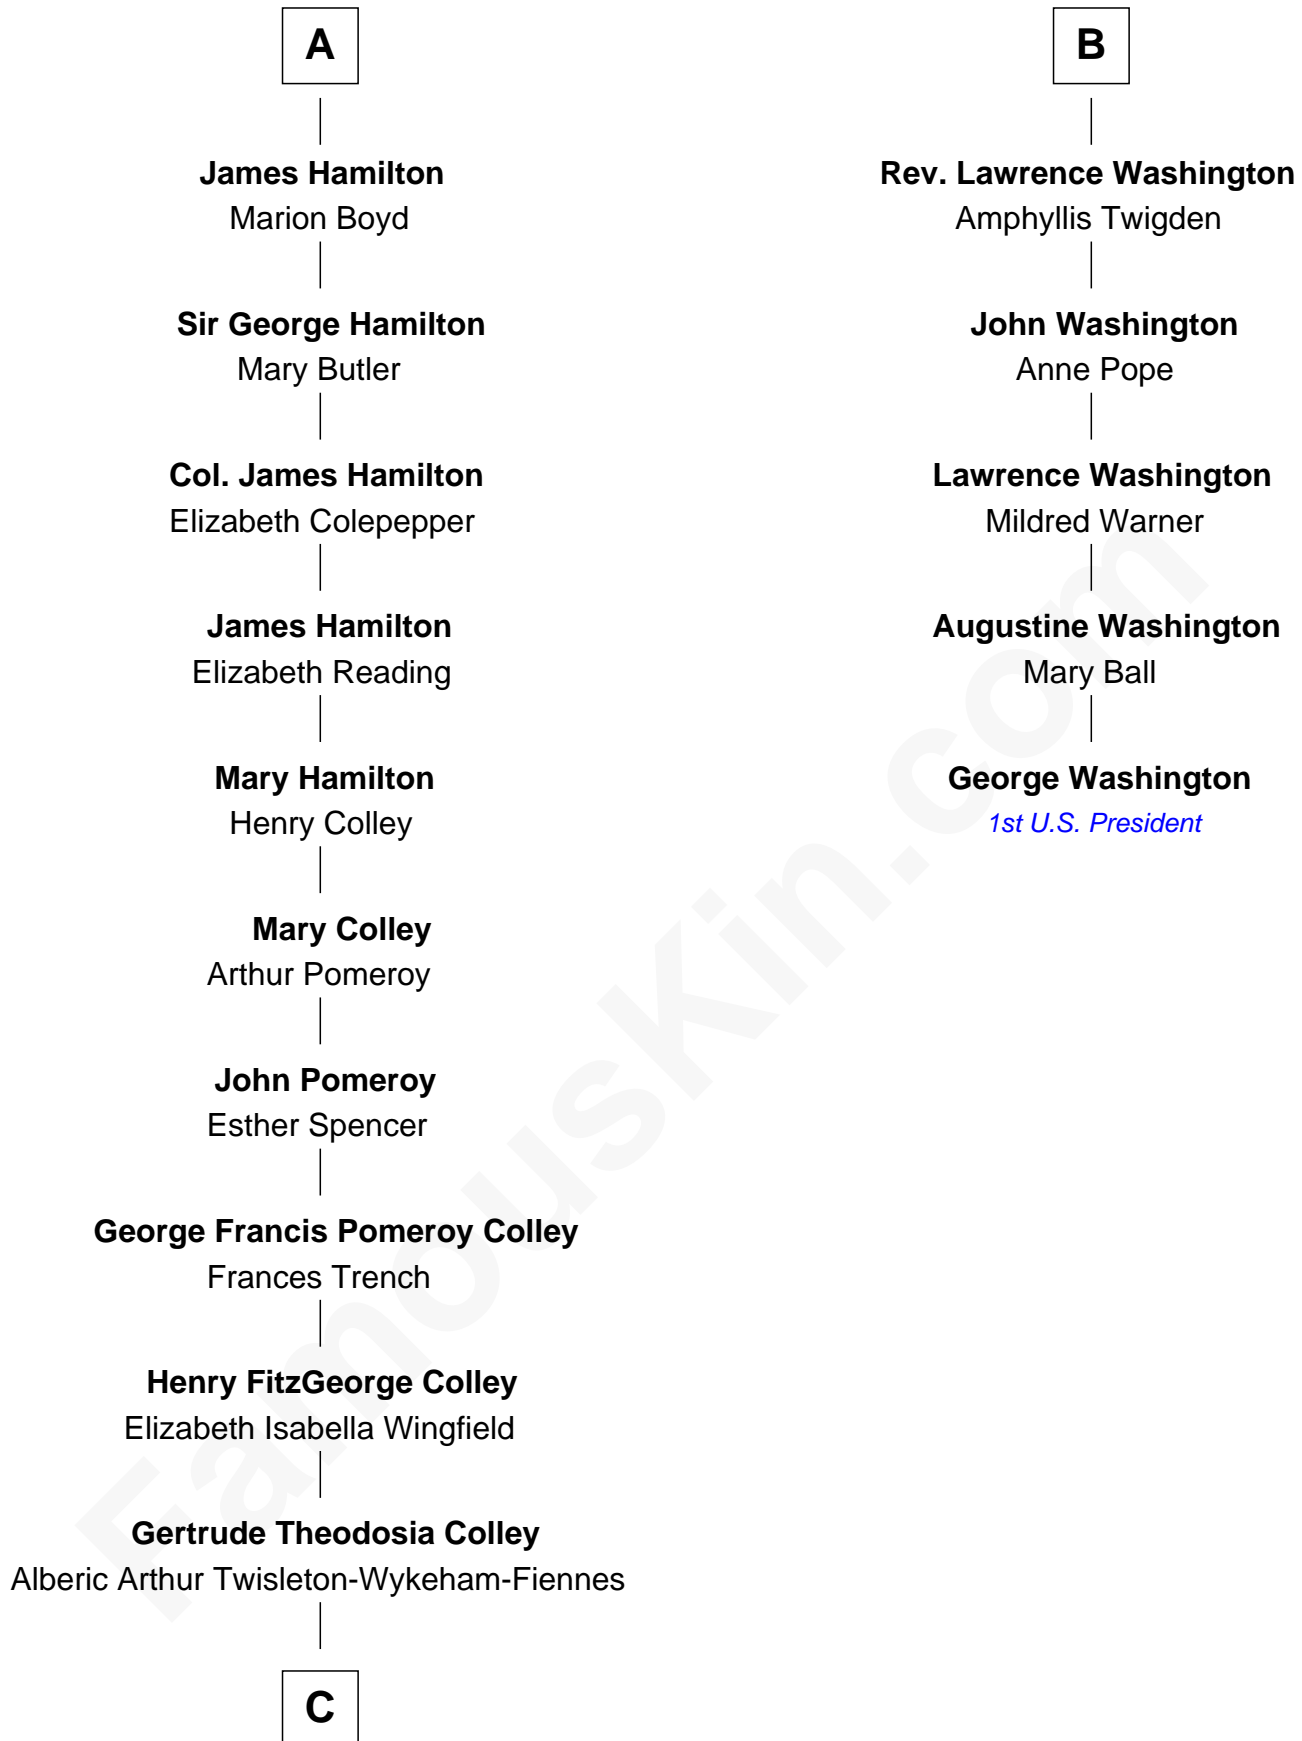

FamousKin.com
Relationship Chart of
Ralph Fiennes
Movie Actor

11th cousin 8 times removed of
George Washington
1st U.S. President

Sir Thomas de Holand
 Alice Fitzalan

C

|

Sir Maurice Alberic Twisleton-Wykeham-Fiennes