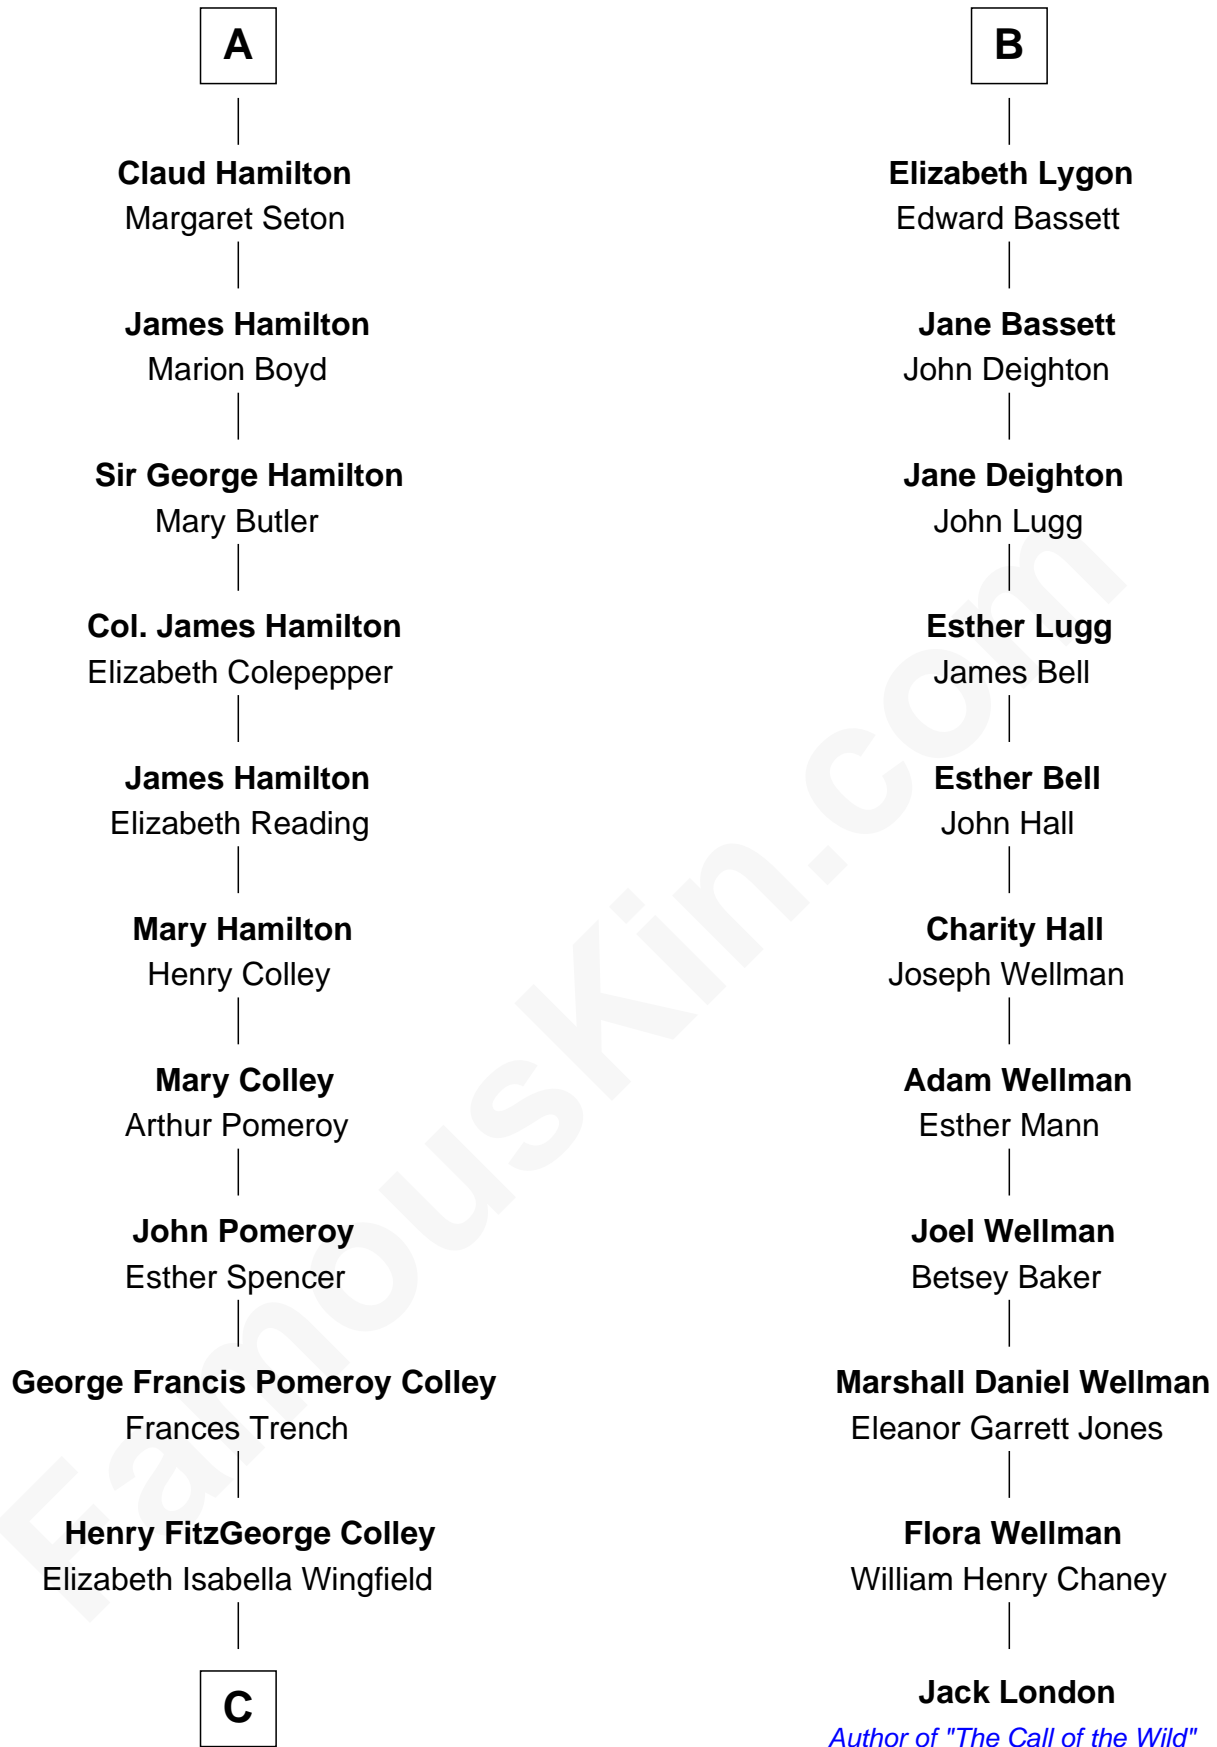

# FamousKin.com Relationship Chart of

**Ralph Fiennes**

*Movie Actor*

17th cousin 3 times removed of

**Jack London**

*Author of "The Call of the Wild"*

**C**

**Gertrude Theodosia Colley**

Alberic Arthur Twisleton-Wykeham-Fiennes

**Sir Maurice Alberic Twisleton-Wykeham-Fiennes**

Sylvia Joan Finlay

**Mark Fiennes**

Jennifer Anne Mary Alleyne Lash

**Ralph Fiennes**

*Movie Actor*

FamousKin.com