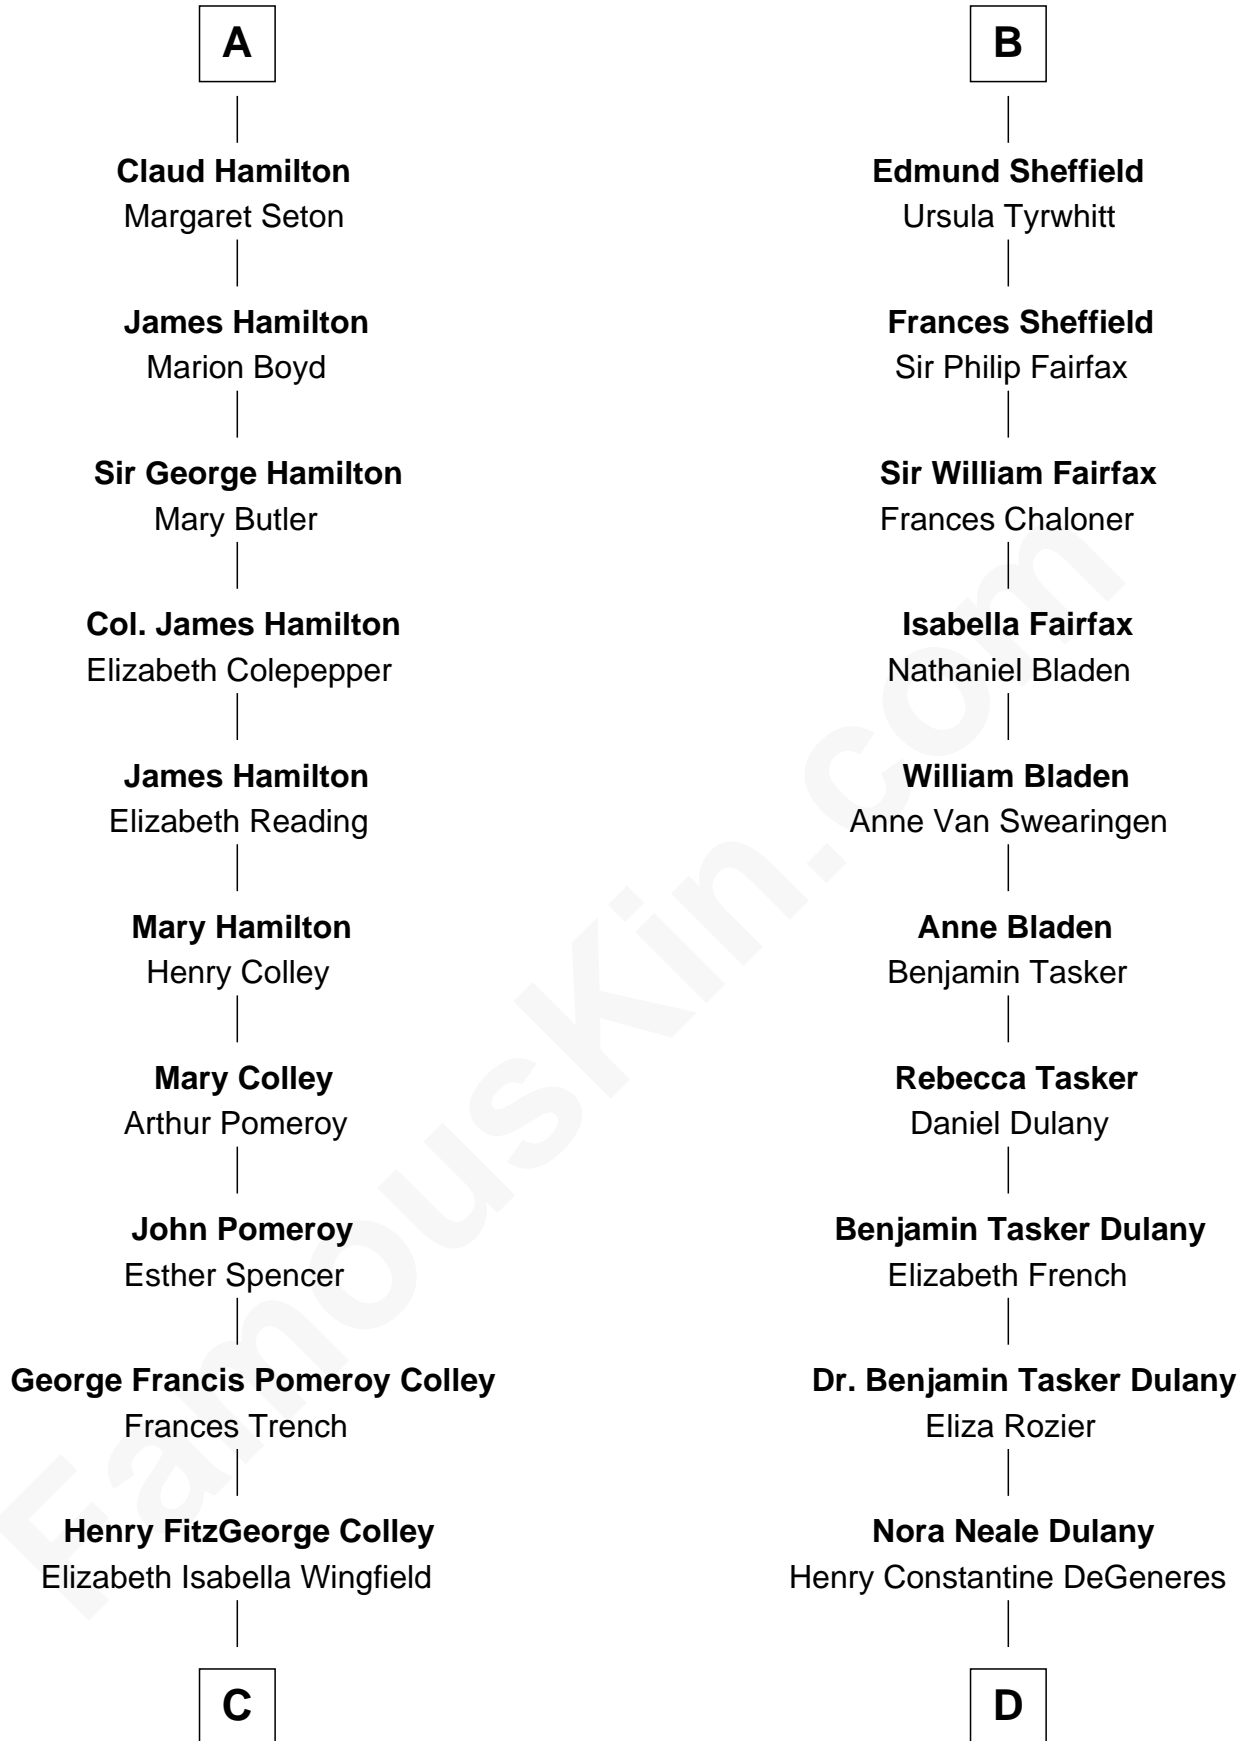

FamousKin.com Relationship Chart of

Ralph Fiennes

Movie Actor

20th cousin 1 time removed of

Ellen DeGeneres

Comedienne and TV Personality

C

Gertrude Theodosia Colley