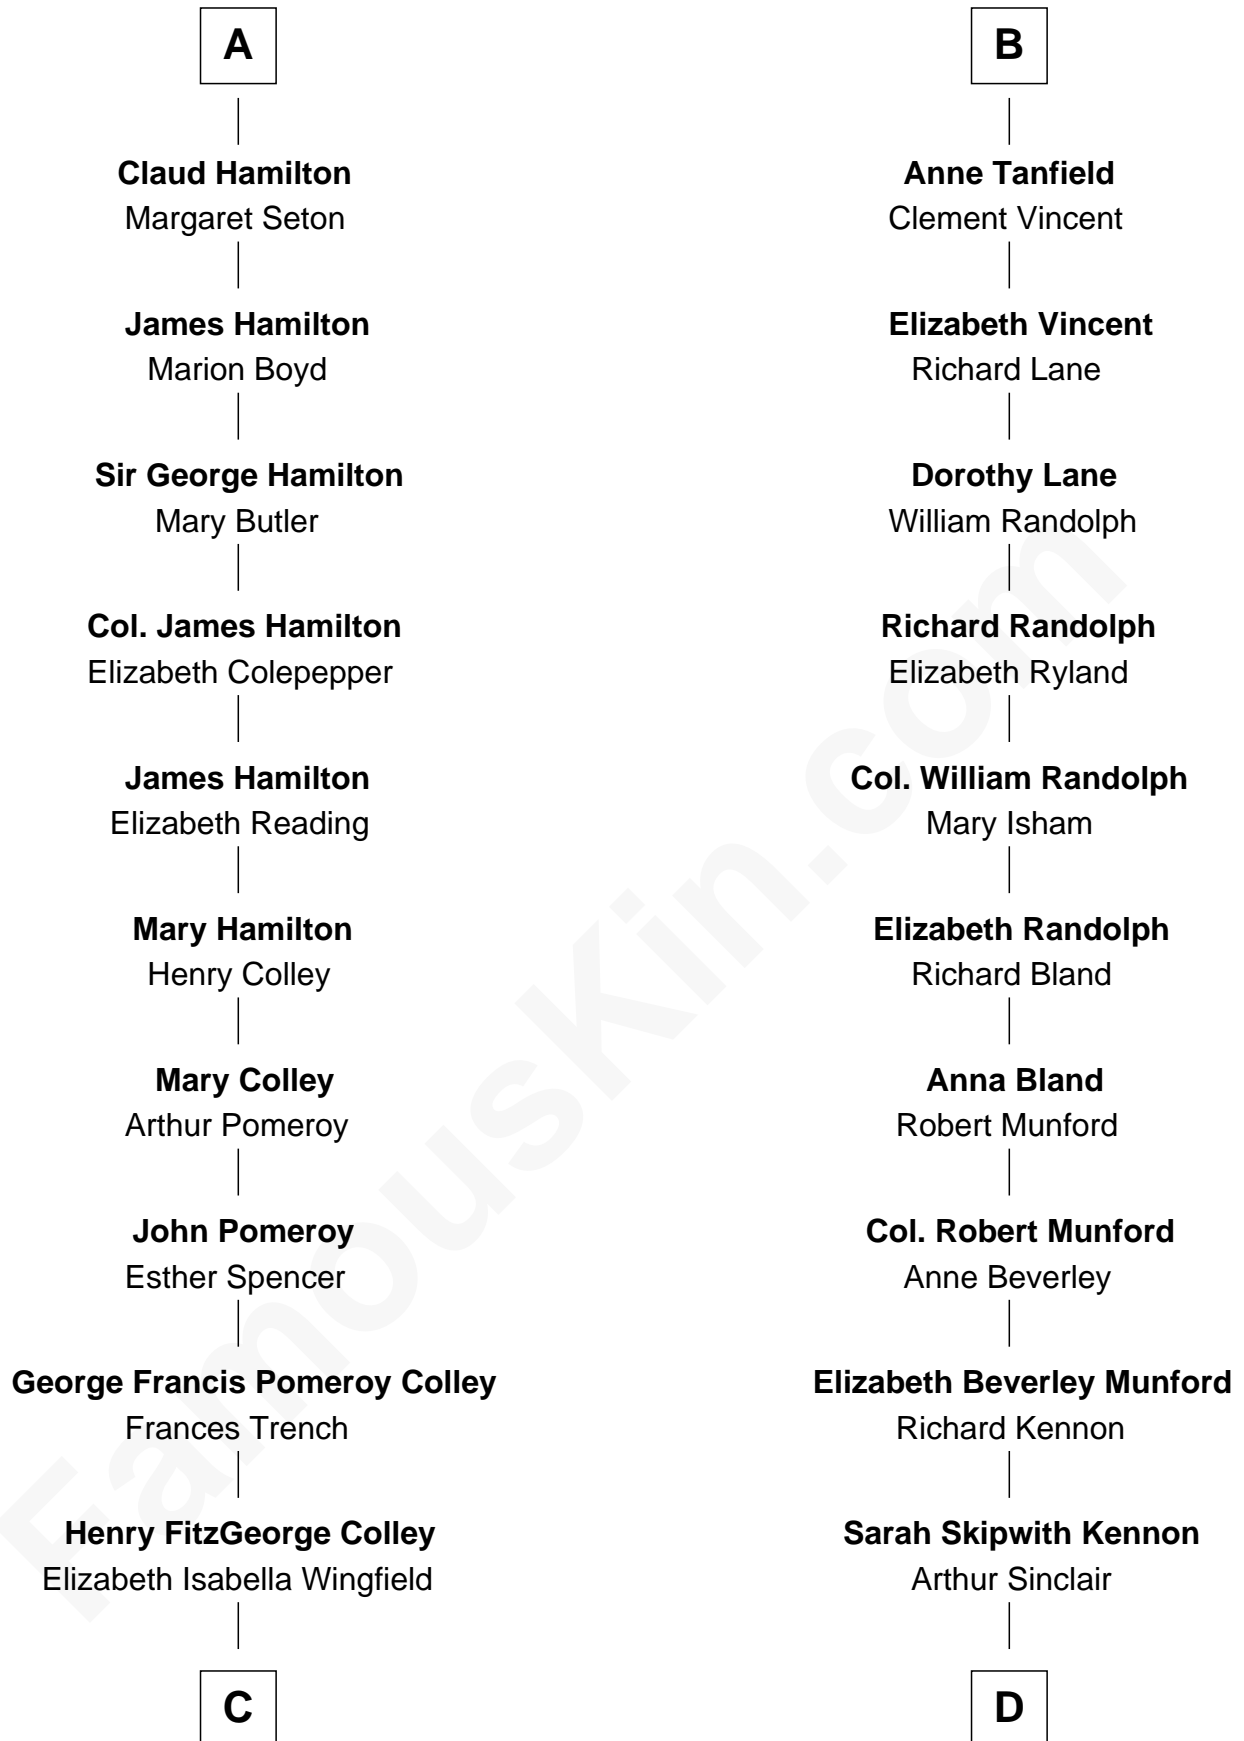

FamousKin.com Relationship Chart of

Ralph Fiennes

Movie Actor

19th cousin 1 time removed of

Upton Sinclair

Pulitzer Prize Winning Novelist

C

Gertrude Theodosia Colley