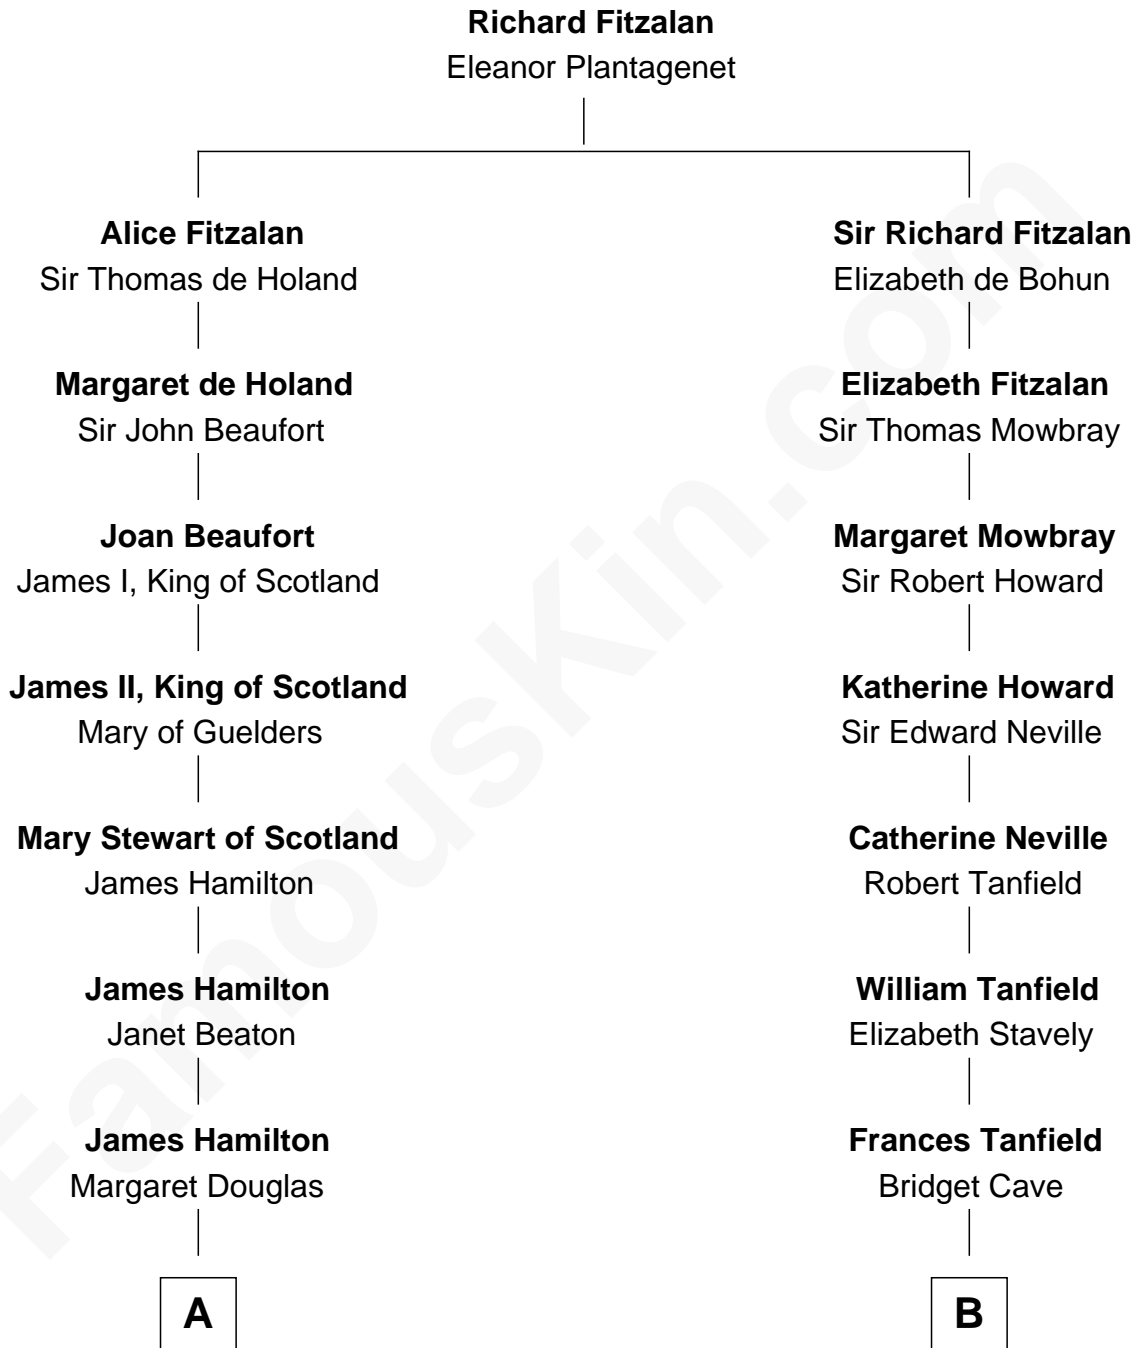

FamousKin.com Relationship Chart of

Ralph Fiennes

Movie Actor

19th cousin 1 time removed of

Upton Sinclair

Pulitzer Prize Winning Novelist

C

Gertrude Theodosia Colley

Alberic Arthur Twisleton-Wykeham-Fiennes

Sir Maurice Alberic Twisleton-Wykeham-Fiennes

Sylvia Joan Finlay

Mark Fiennes

Jennifer Anne Mary Alleyne Lash

Ralph Fiennes

Movie Actor

D