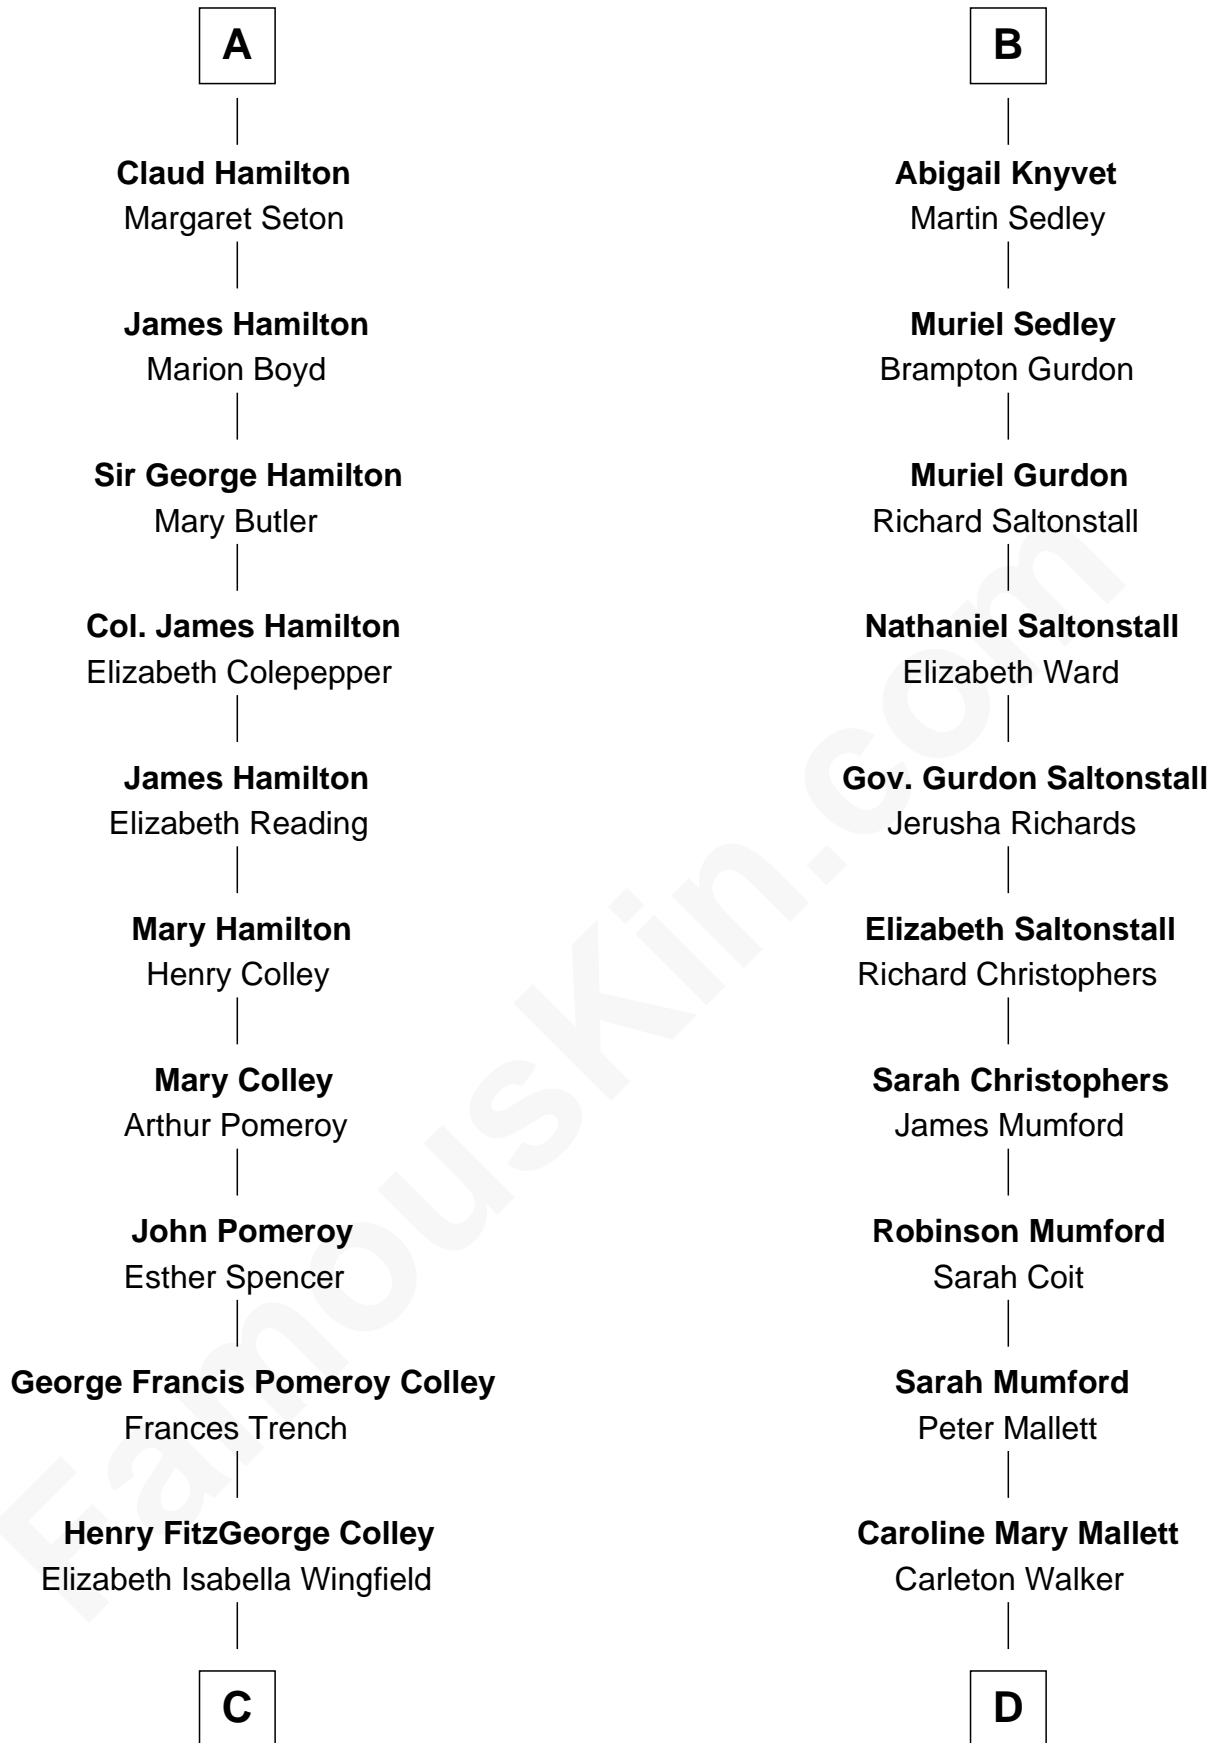

FamousKin.com Relationship Chart of

Ralph Fiennes

Movie Actor

20th cousin 1 time removed of

Carly Fiorina

CEO of Hewlett-Packard

C

Gertrude Theodosia Colley

Alberic Arthur Twisleton-Wykeham-Fiennes

Sir Maurice Alberic Twisleton-Wykeham-Fiennes

Sylvia Joan Finlay

Mark Fiennes

Jennifer Anne Mary Alleyne Lash

Ralph Fiennes

Movie Actor

D

Margaret Isabella Walker

Heinrich Weber

John Walker Weber

Maude Graves

Cara Carleton Weber

Harold Marvin Sneed

Joseph Tyree Sneed

Madelon Montross Juergens