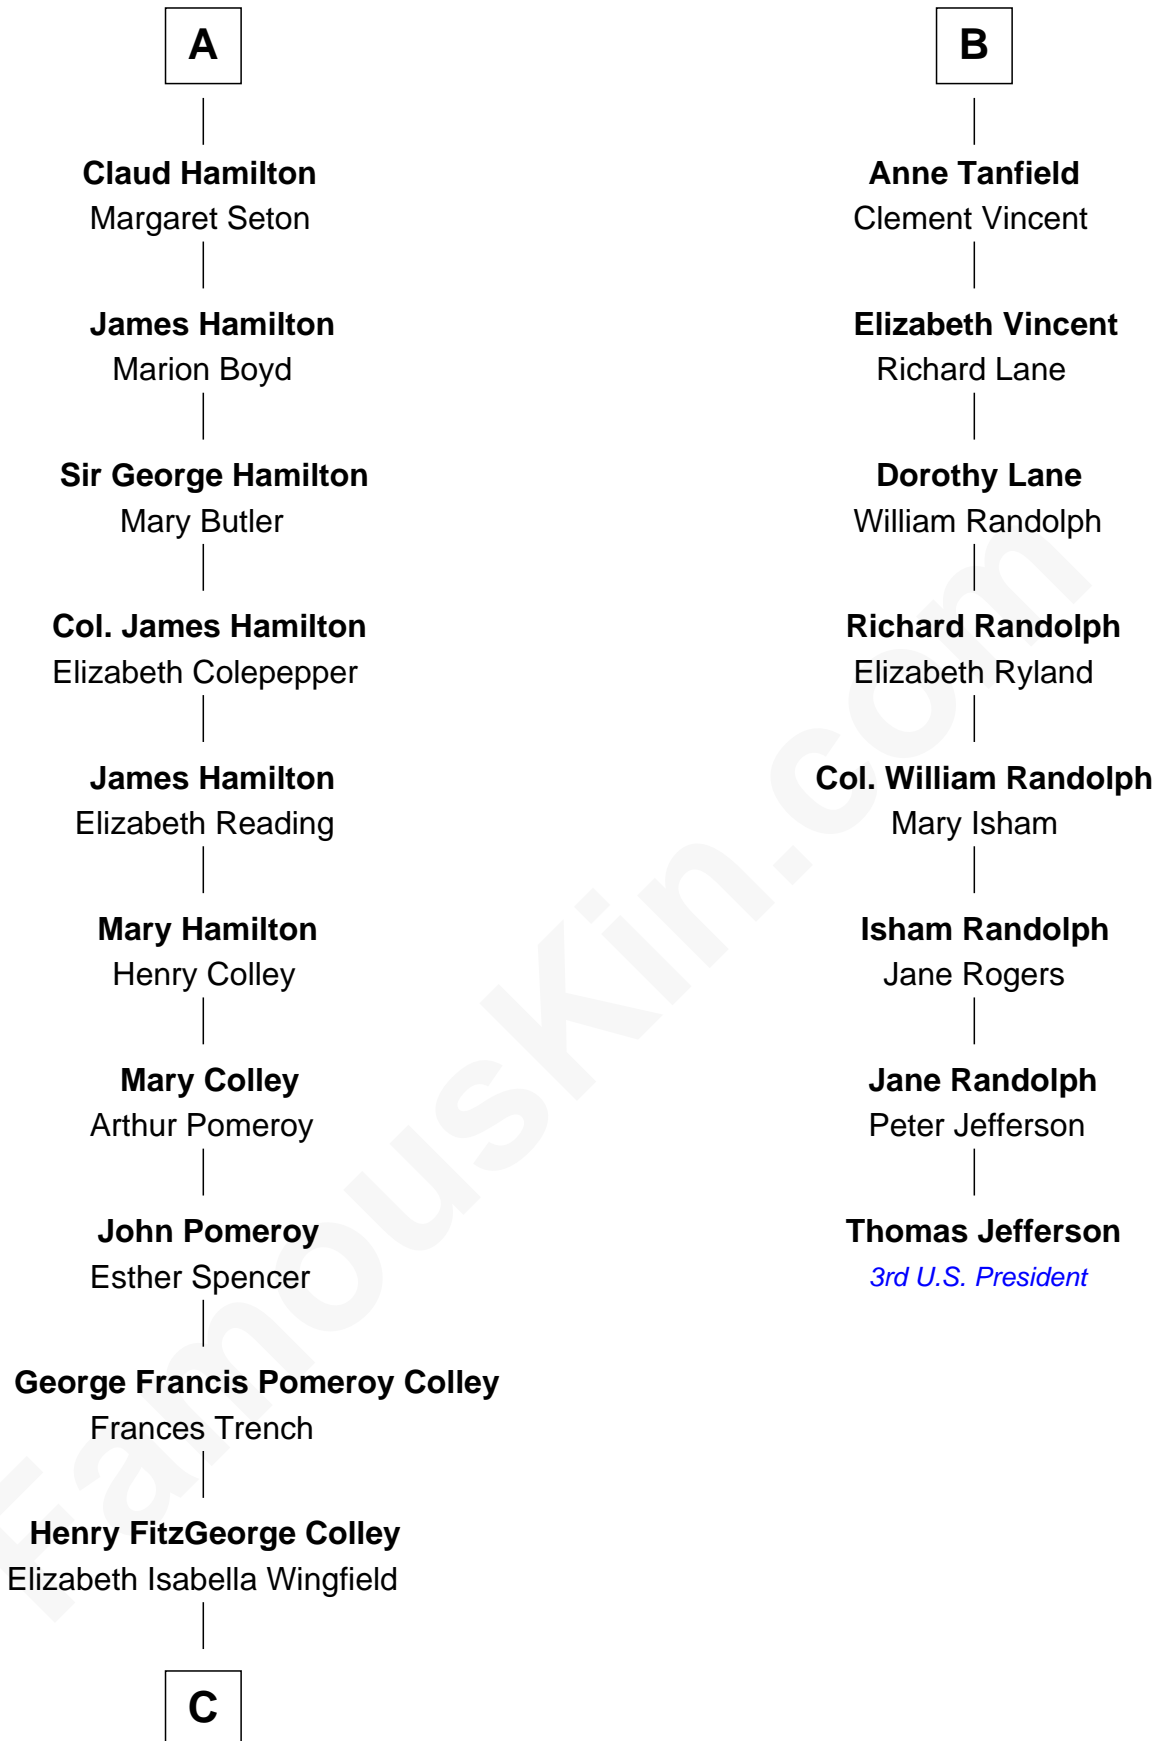

FamousKin.com
Relationship Chart of
Ralph Fiennes
Movie Actor

14th cousin 6 times removed of

Thomas Jefferson

3rd U.S. President and Signer of the Declaration of Independence

C

Gertrude Theodosia Colley

Alberic Arthur Twisleton-Wykeham-Fiennes

Sir Maurice Alberic Twisleton-Wykeham-Fiennes

Sylvia Joan Finlay

Mark Fiennes

Jennifer Anne Mary Alleyne Lash

Ralph Fiennes

Movie Actor

FamousKin.com