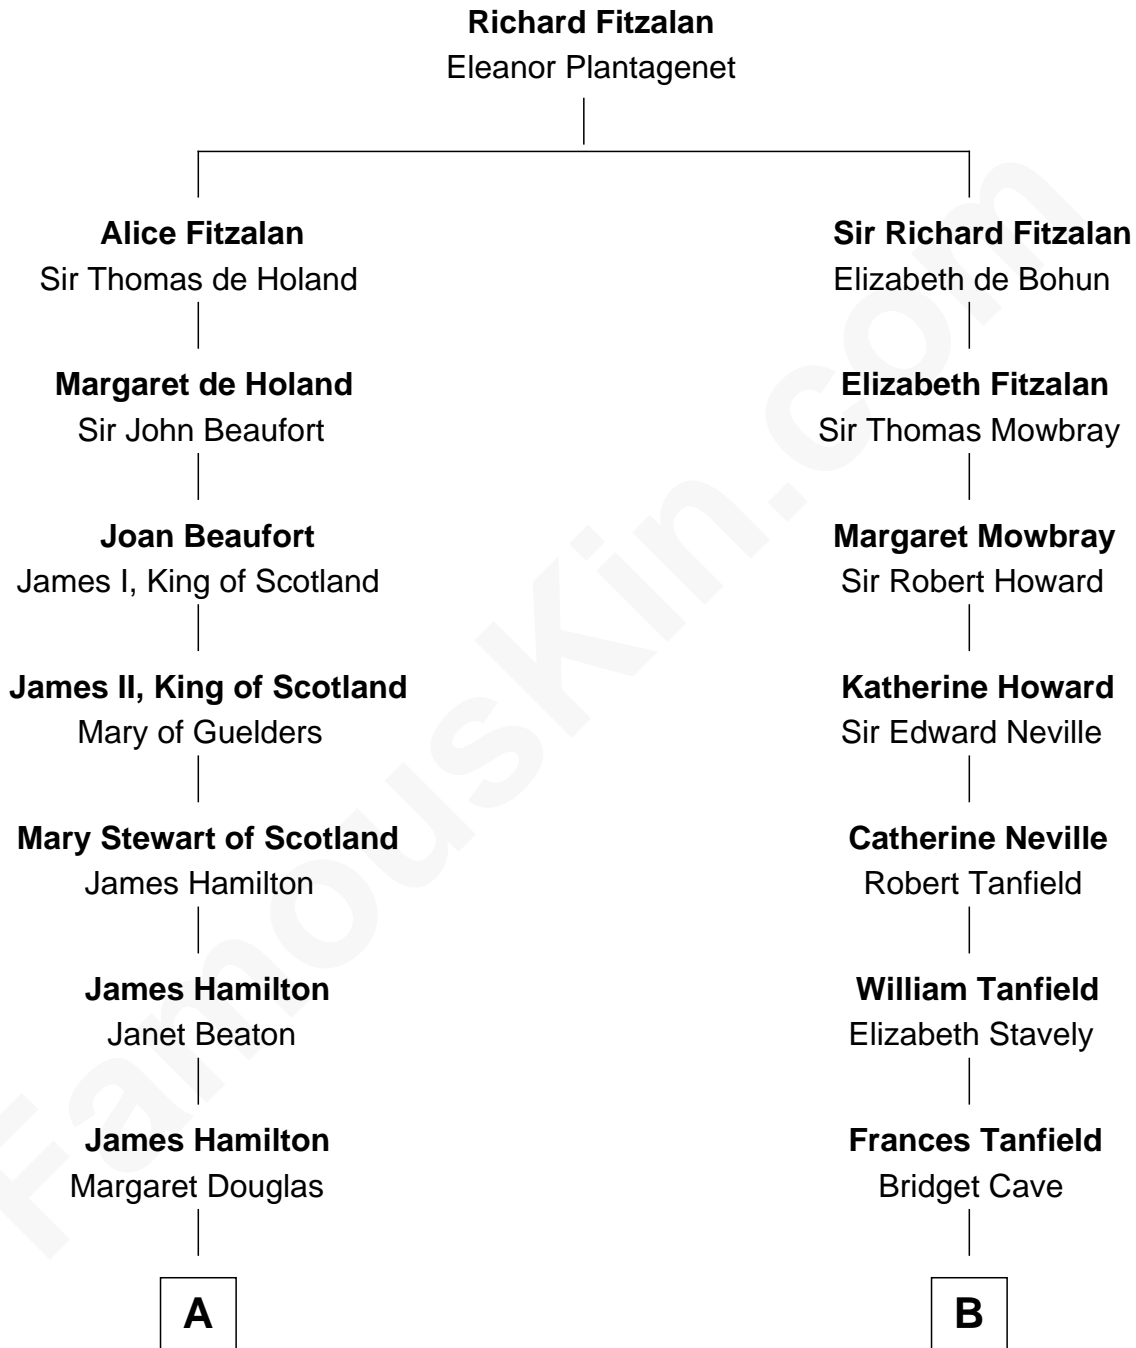

FamousKin.com
Relationship Chart of
Ralph Fiennes
Movie Actor

14th cousin 6 times removed of

Thomas Jefferson

3rd U.S. President and Signer of the Declaration of Independence

C

Gertrude Theodosia Colley

Alberic Arthur Twisleton-Wykeham-Fiennes

Sir Maurice Alberic Twisleton-Wykeham-Fiennes

Sylvia Joan Finlay

Mark Fiennes

Jennifer Anne Mary Alleyne Lash

Ralph Fiennes

Movie Actor

FamousKin.com