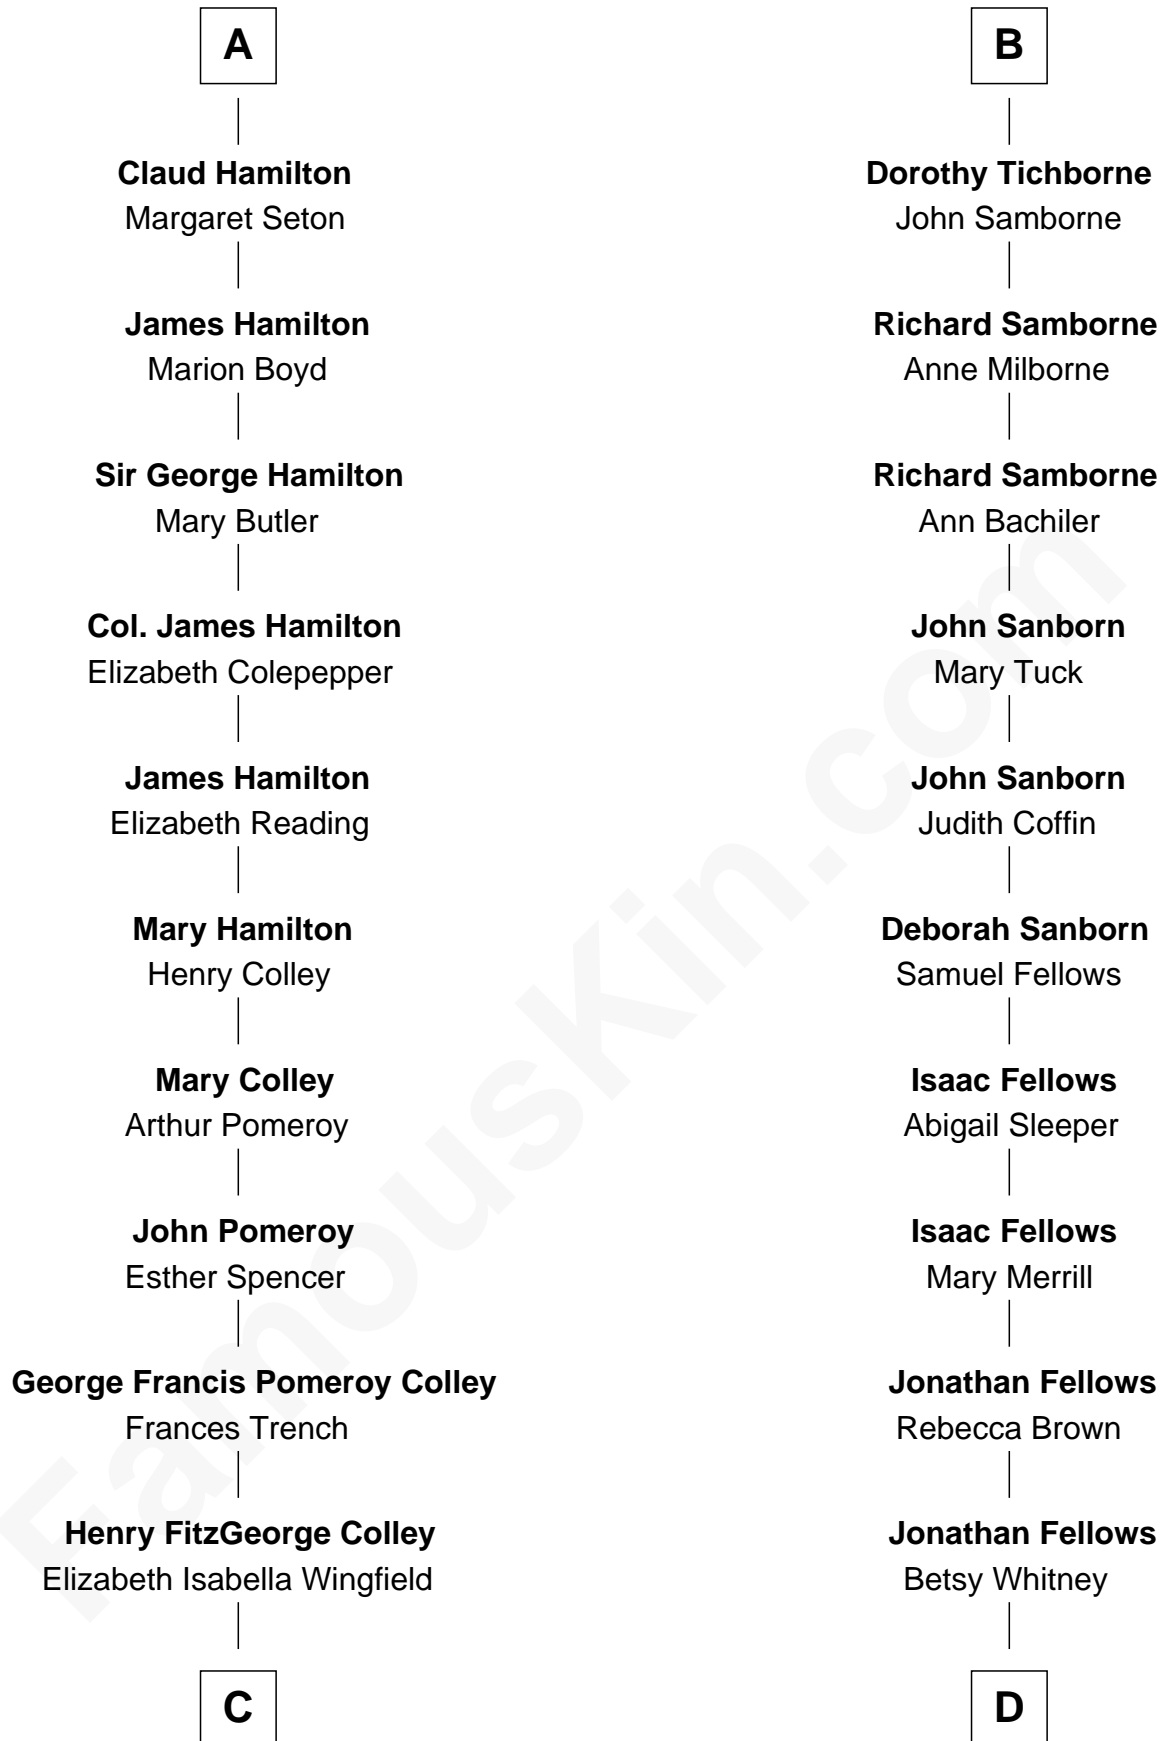

FamousKin.com
Relationship Chart of
Ralph Fiennes
Movie Actor

20th cousin 1 time removed of
Harry Chapin
Singer and Songwriter

C

Gertrude Theodosia Colley

Alberic Arthur Twisleton-Wykeham-Fiennes

Sir Maurice Alberic Twisleton-Wykeham-Fiennes