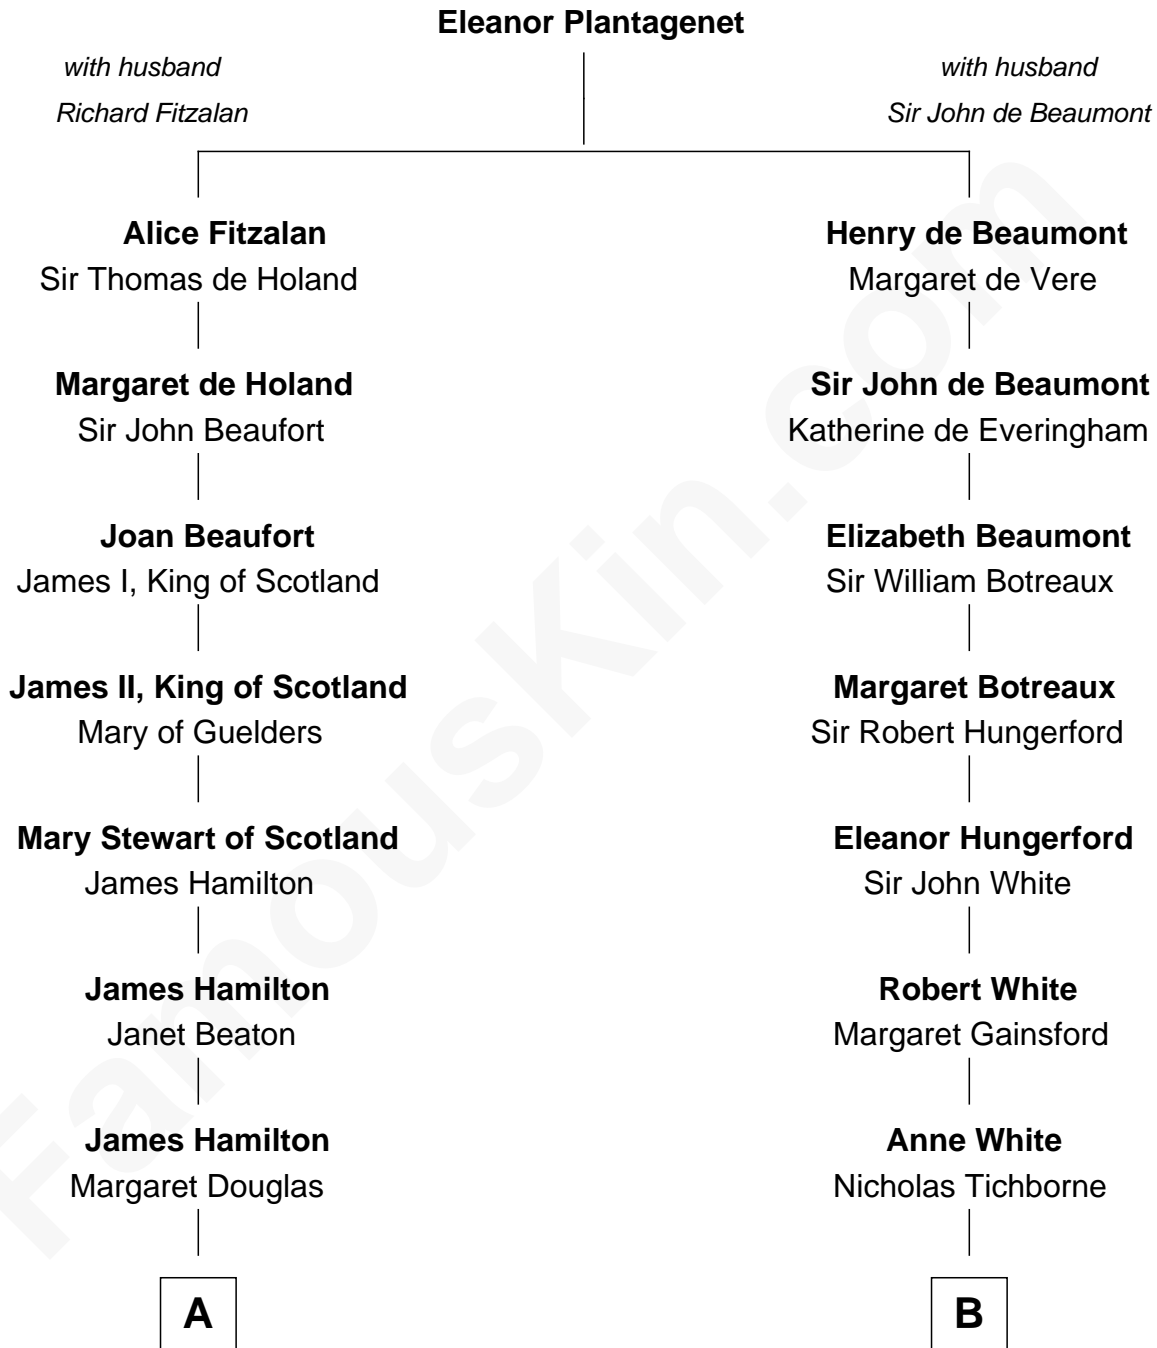

FamousKin.com
Relationship Chart of
Ralph Fiennes
Movie Actor

20th cousin 1 time removed of
Harry Chapin
Singer and Songwriter

C

Gertrude Theodosia Colley

Alberic Arthur Twisleton-Wykeham-Fiennes

Sir Maurice Alberic Twisleton-Wykeham-Fiennes