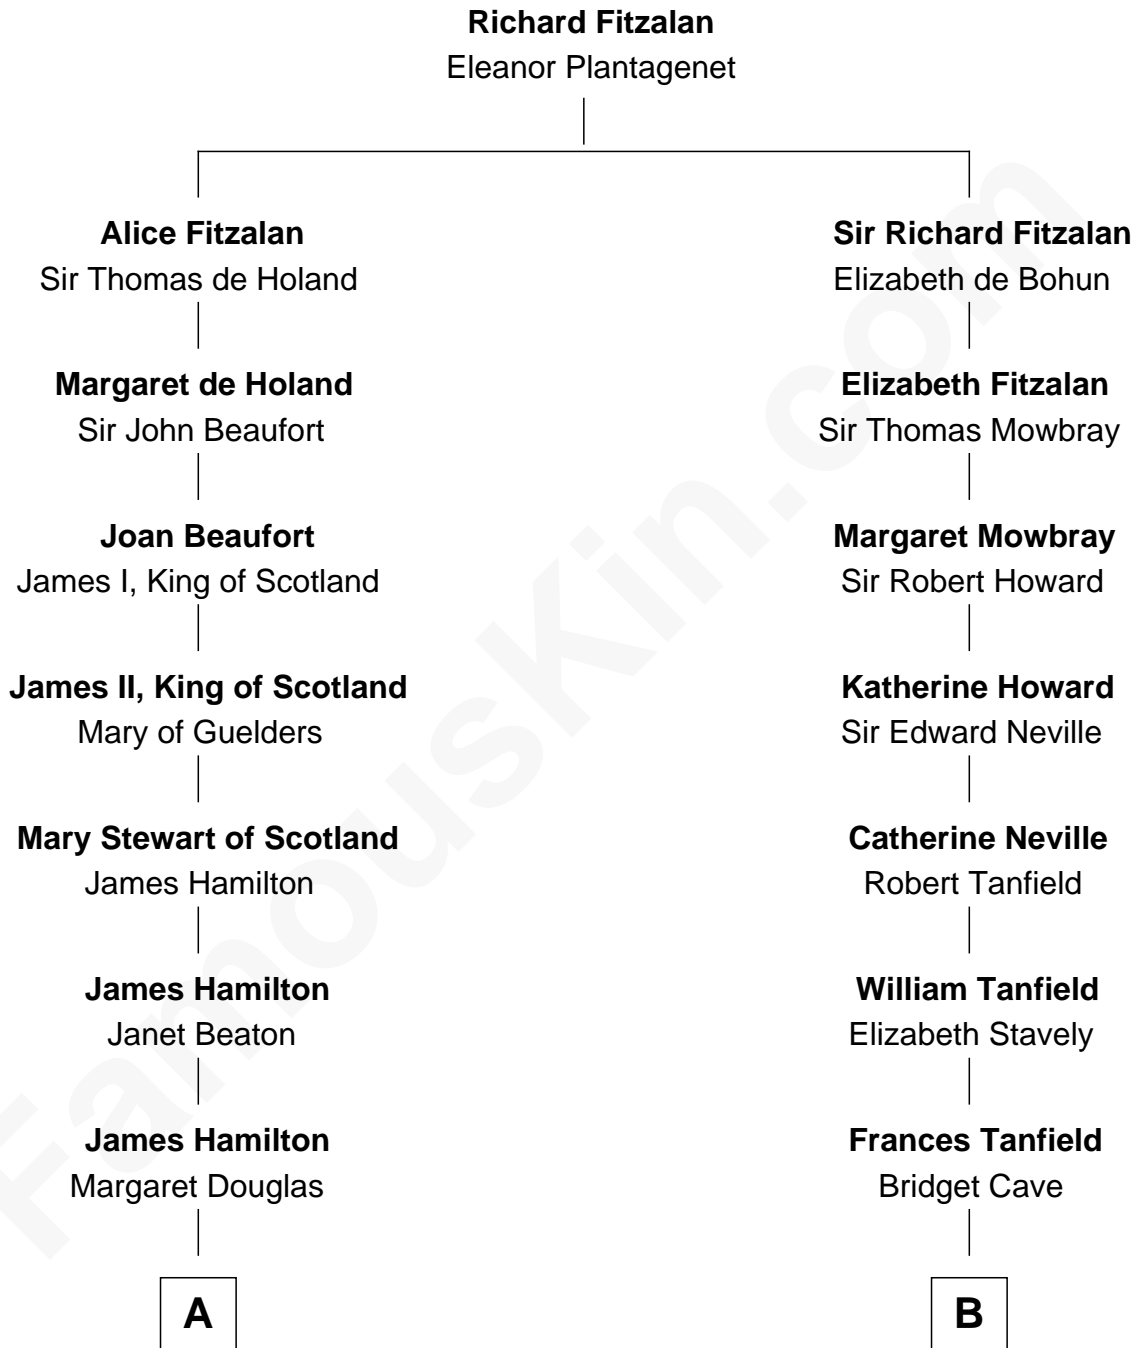

FamousKin.com Relationship Chart of

Ralph Fiennes

Movie Actor

15th cousin 5 times removed of

John Marshall

4th Chief Justice of the U.S. Supreme Court

C

Gertrude Theodosia Colley

Alberic Arthur Twisleton-Wykeham-Fiennes

Sir Maurice Alberic Twisleton-Wykeham-Fiennes

Sylvia Joan Finlay

Mark Fiennes

Jennifer Anne Mary Alleyne Lash

Ralph Fiennes

Movie Actor

FamousKin.com