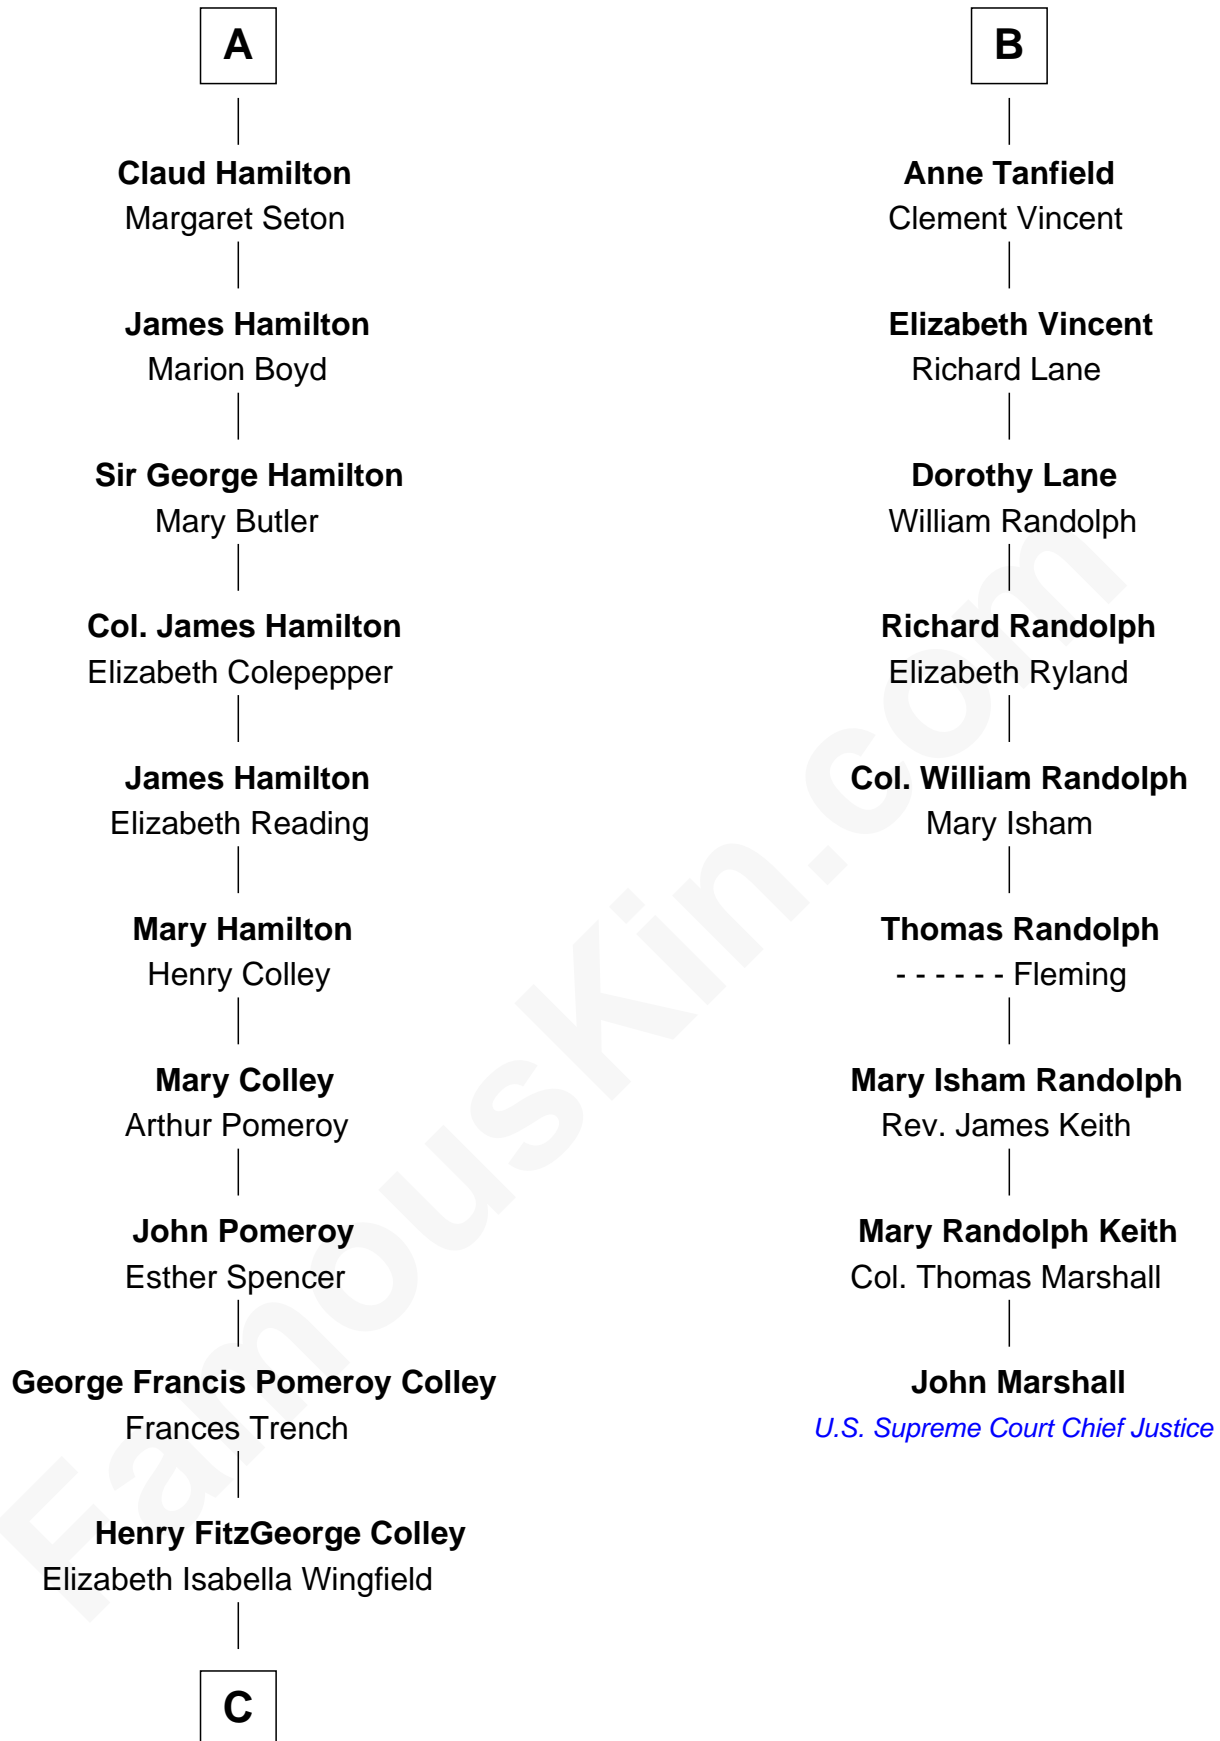

FamousKin.com Relationship Chart of

Ralph Fiennes

Movie Actor

15th cousin 5 times removed of

John Marshall

4th Chief Justice of the U.S. Supreme Court

C

Gertrude Theodosia Colley

Alberic Arthur Twisleton-Wykeham-Fiennes

Sir Maurice Alberic Twisleton-Wykeham-Fiennes

Sylvia Joan Finlay

Mark Fiennes

Jennifer Anne Mary Alleyne Lash

Ralph Fiennes

Movie Actor

FamousKin.com