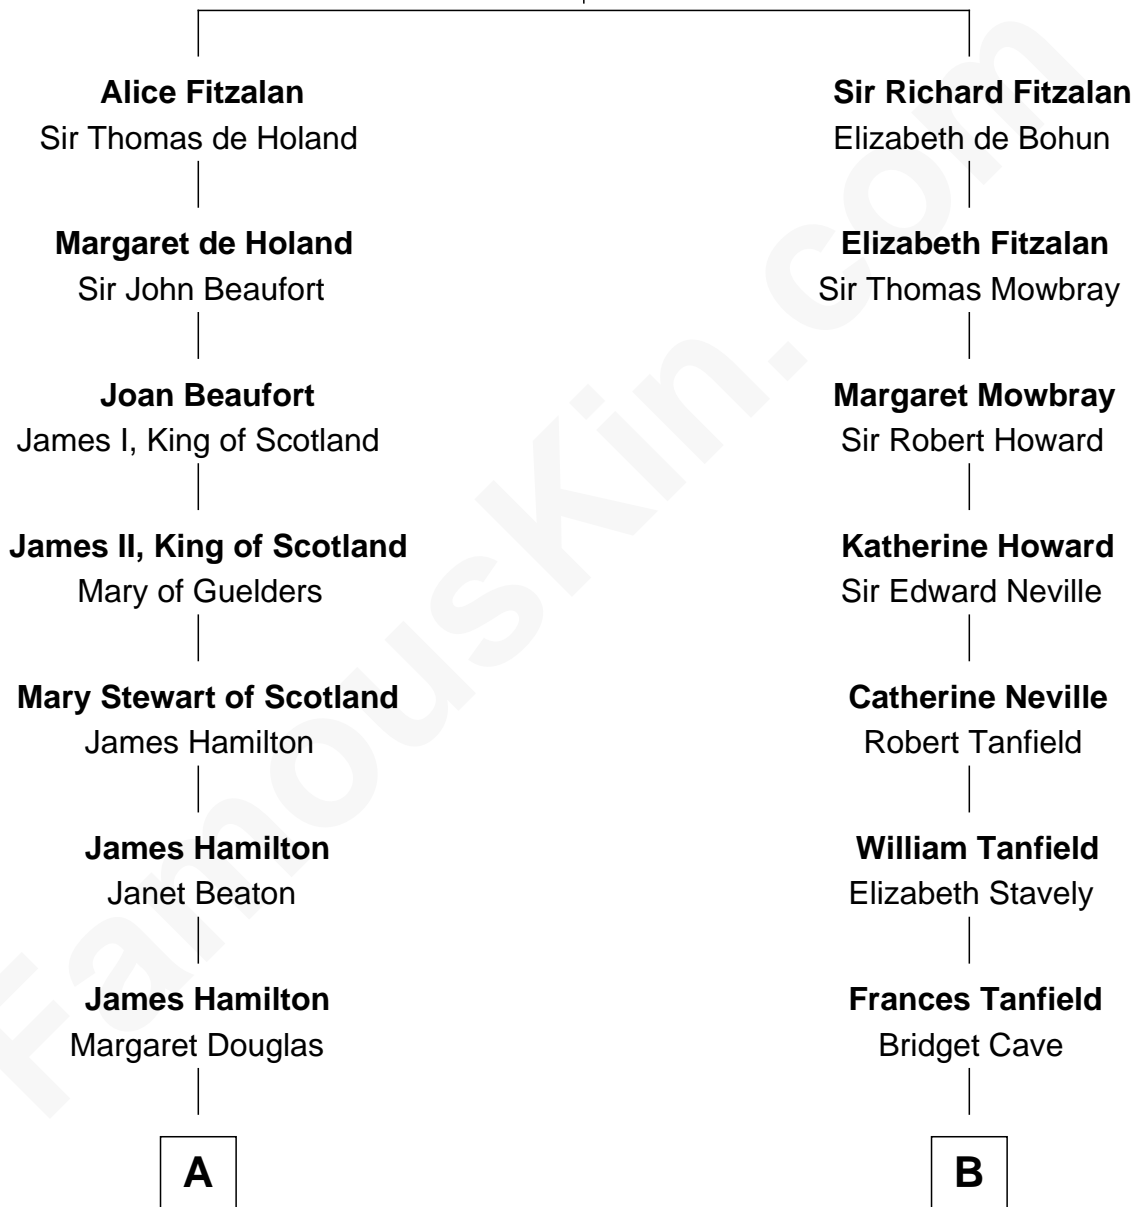

# FamousKin.com Relationship Chart of

**Ralph Fiennes**

*Movie Actor*

20th cousin 1 time removed of

**Edward Norton**

*Movie Actor*

**Richard Fitzalan**  
Eleanor Plantagenet

**C**

**Gertrude Theodosia Colley**

Alberic Arthur Twisleton-Wykeham-Fiennes

**Sir Maurice Alberic Twisleton-Wykeham-Fiennes**

Sylvia Joan Finlay

**Mark Fiennes**

Jennifer Anne Mary Alleyne Lash

**Ralph Fiennes**

*Movie Actor*

**D**

**George Moffett Harrison**

Bettie Montgomery. Kent

**Joseph Kent Harrison**

Cornelia Long Somerville

**Betty Kent Harrison**

Edward Mower Norton