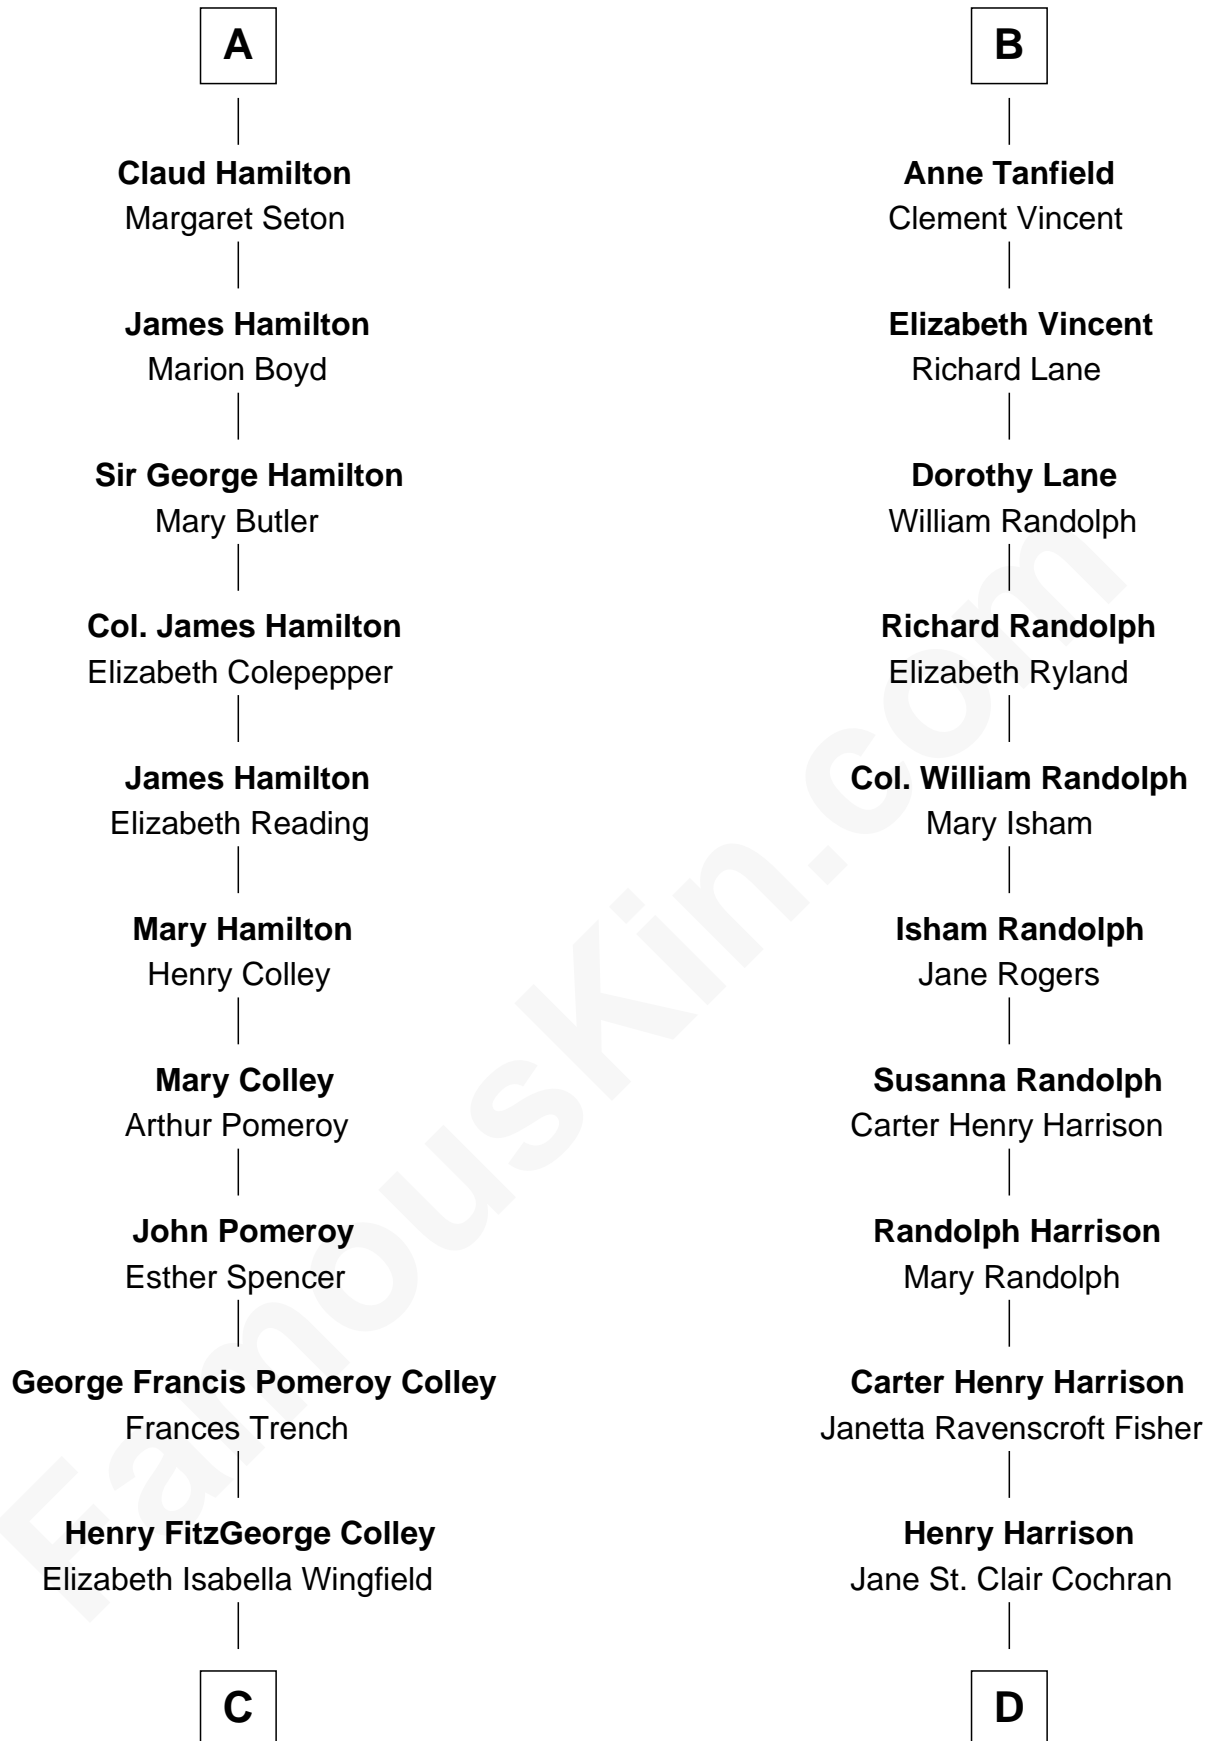

# FamousKin.com Relationship Chart of

**Ralph Fiennes**

*Movie Actor*

20th cousin 1 time removed of

**Edward Norton**

*Movie Actor*

**Richard Fitzalan**  
Eleanor Plantagenet

**C**

**Gertrude Theodosia Colley**

Alberic Arthur Twisleton-Wykeham-Fiennes

**Sir Maurice Alberic Twisleton-Wykeham-Fiennes**

Sylvia Joan Finlay

**Mark Fiennes**

Jennifer Anne Mary Alleyne Lash

**Ralph Fiennes**

*Movie Actor*

**D**

**George Moffett Harrison**

Bettie Montgomery. Kent

**Joseph Kent Harrison**

Cornelia Long Somerville

**Betty Kent Harrison**

Edward Mower Norton