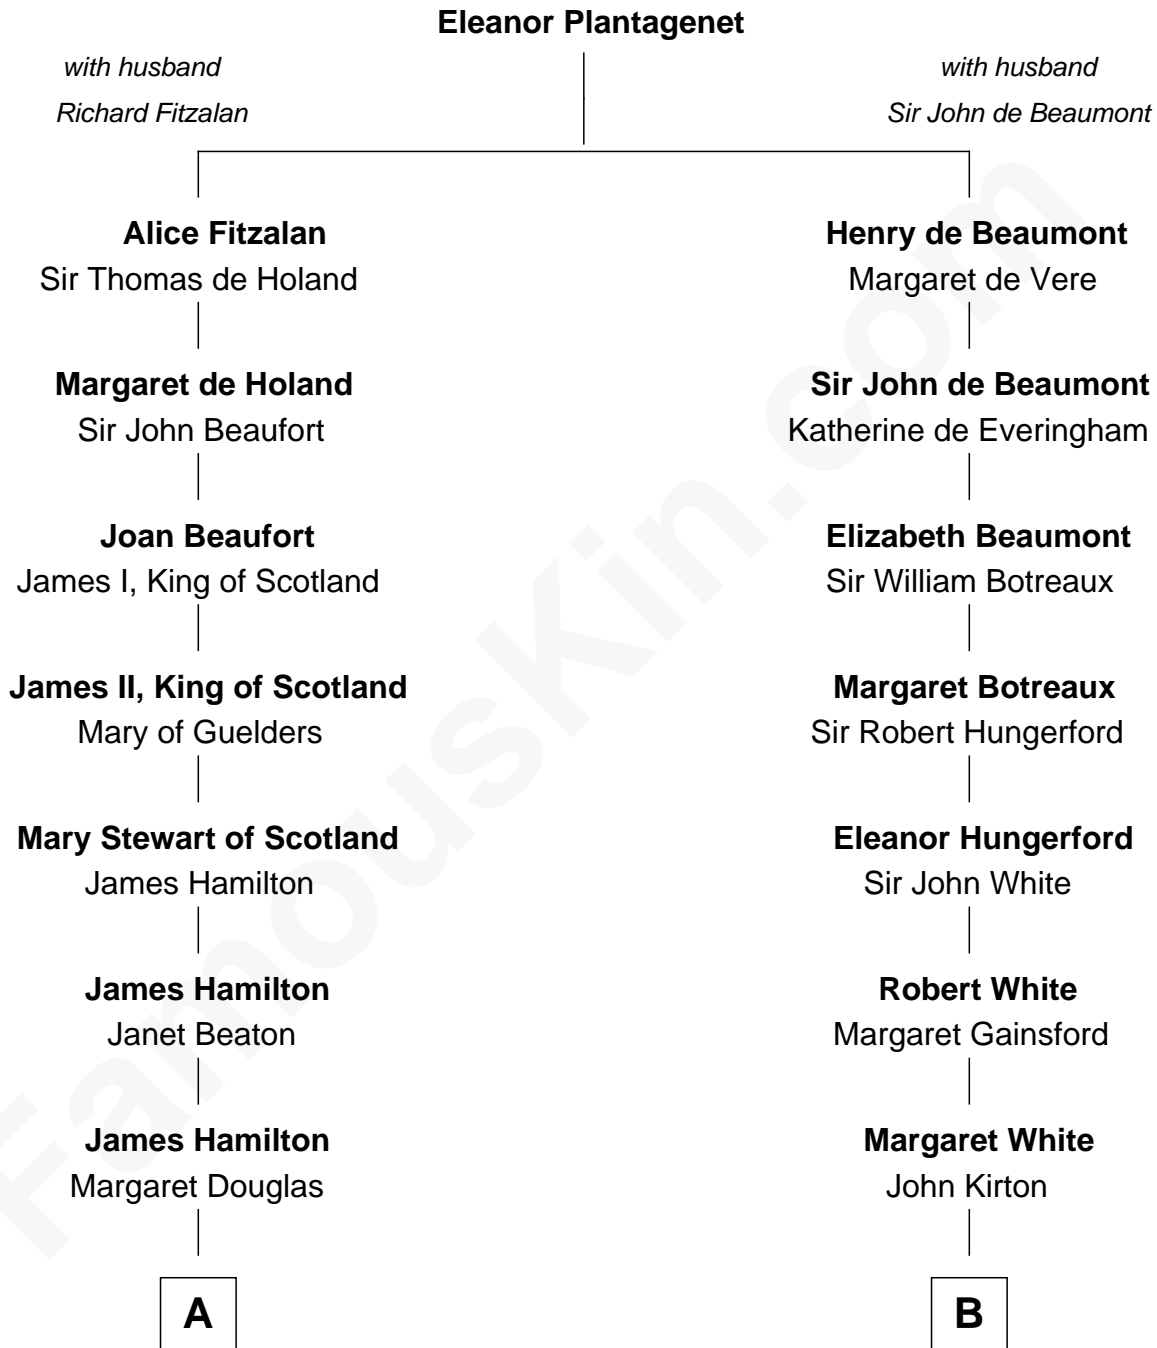

FamousKin.com
Relationship Chart of
Ralph Fiennes
Movie Actor

20th cousin 1 time removed of

Thomas J. Watson, Jr.
President and CEO of I.B.M.

C

Gertrude Theodosia Colley

Alberic Arthur Twisleton-Wykeham-Fiennes