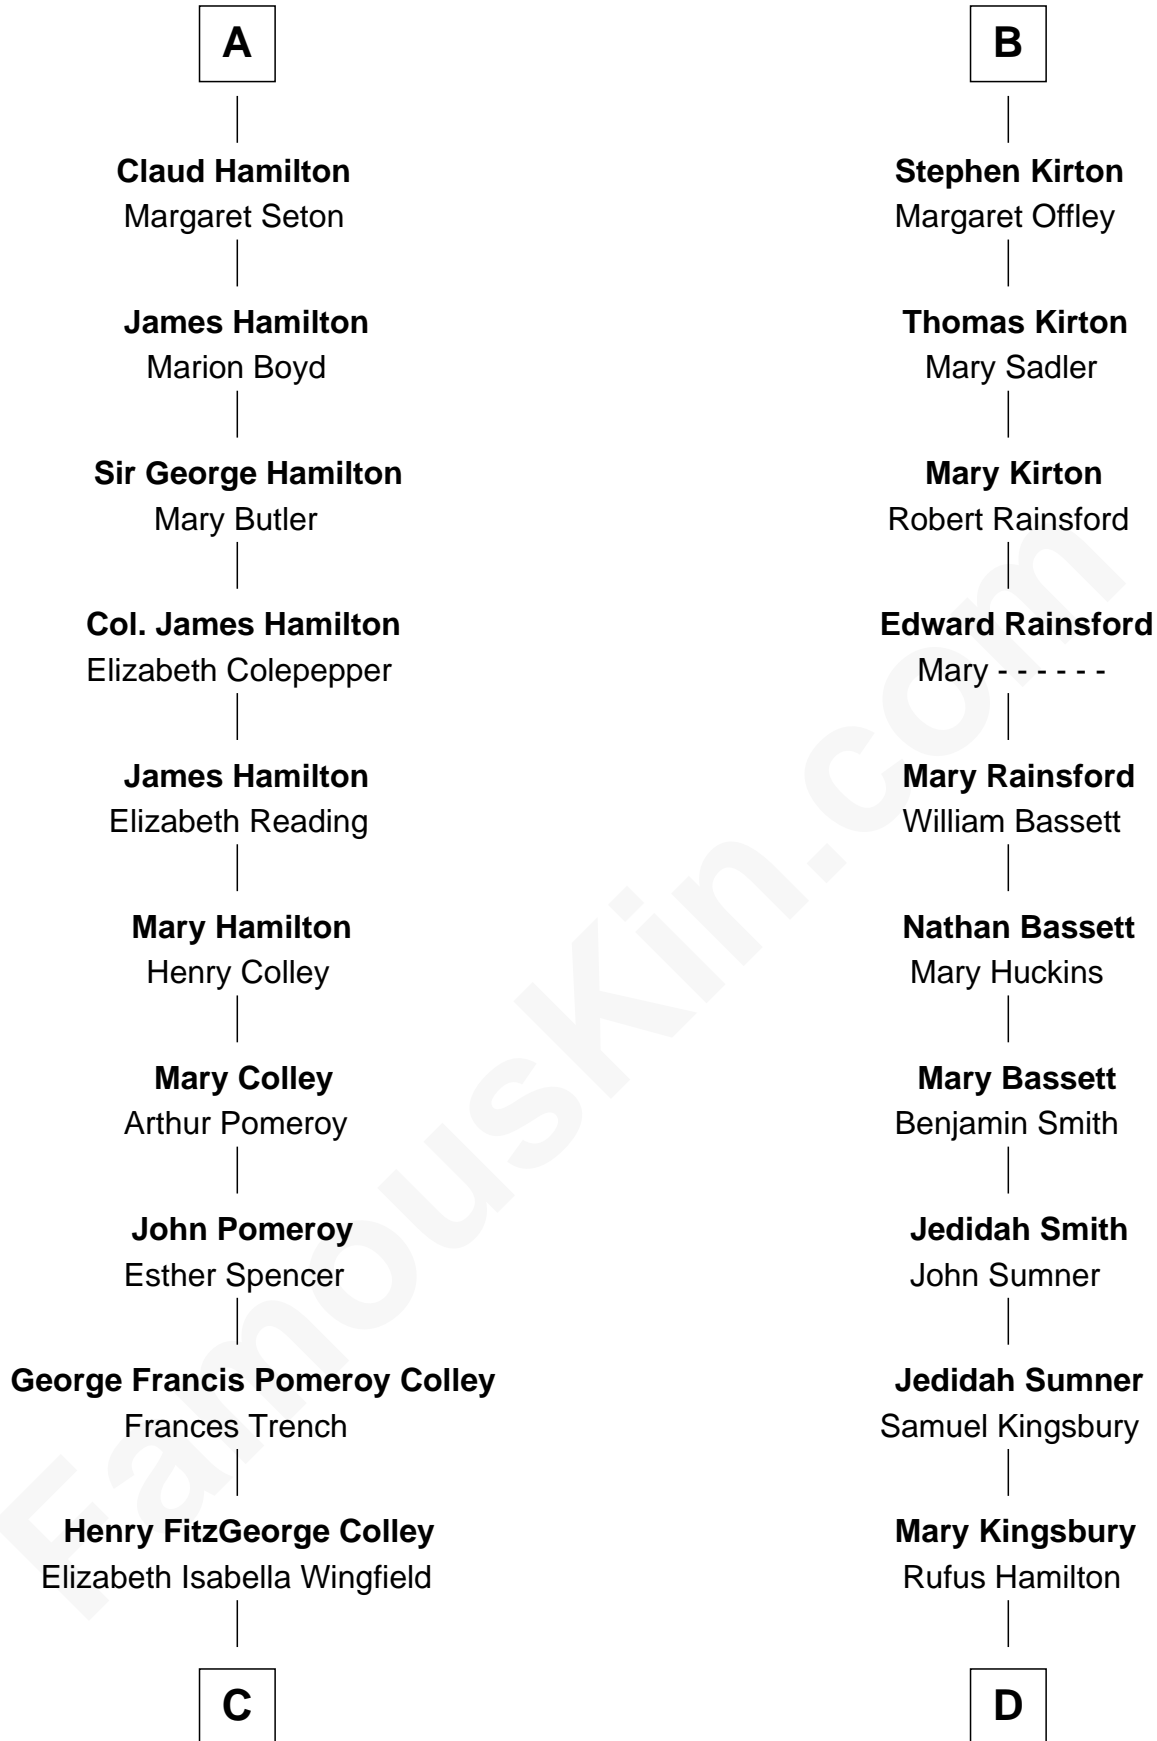

FamousKin.com
Relationship Chart of
Ralph Fiennes
Movie Actor

20th cousin 1 time removed of

Thomas J. Watson, Jr.
President and CEO of I.B.M.

C

Gertrude Theodosia Colley

Alberic Arthur Twisleton-Wykeham-Fiennes