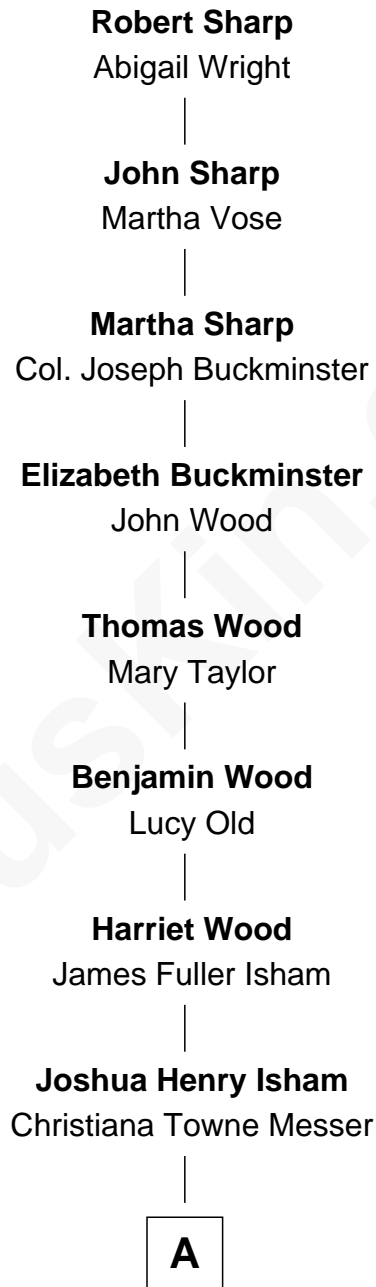

# FamousKin.com Relationship Chart of

**Robert Sharp**

*(c1615 - c1654) Abigail passenger 1635*

9th Great-grandfather of

**Mark Isham**

*Musician, Film Composer*

**A**

James Henry Isham

Julia Elizabeth Rouse

Howard Fuller Isham

Laura Wilkinson Ware

Howard Fuller Isham

Patricia Jane Hammond

Mark Isham

*Musician, Film Composer*

FamousKin.com