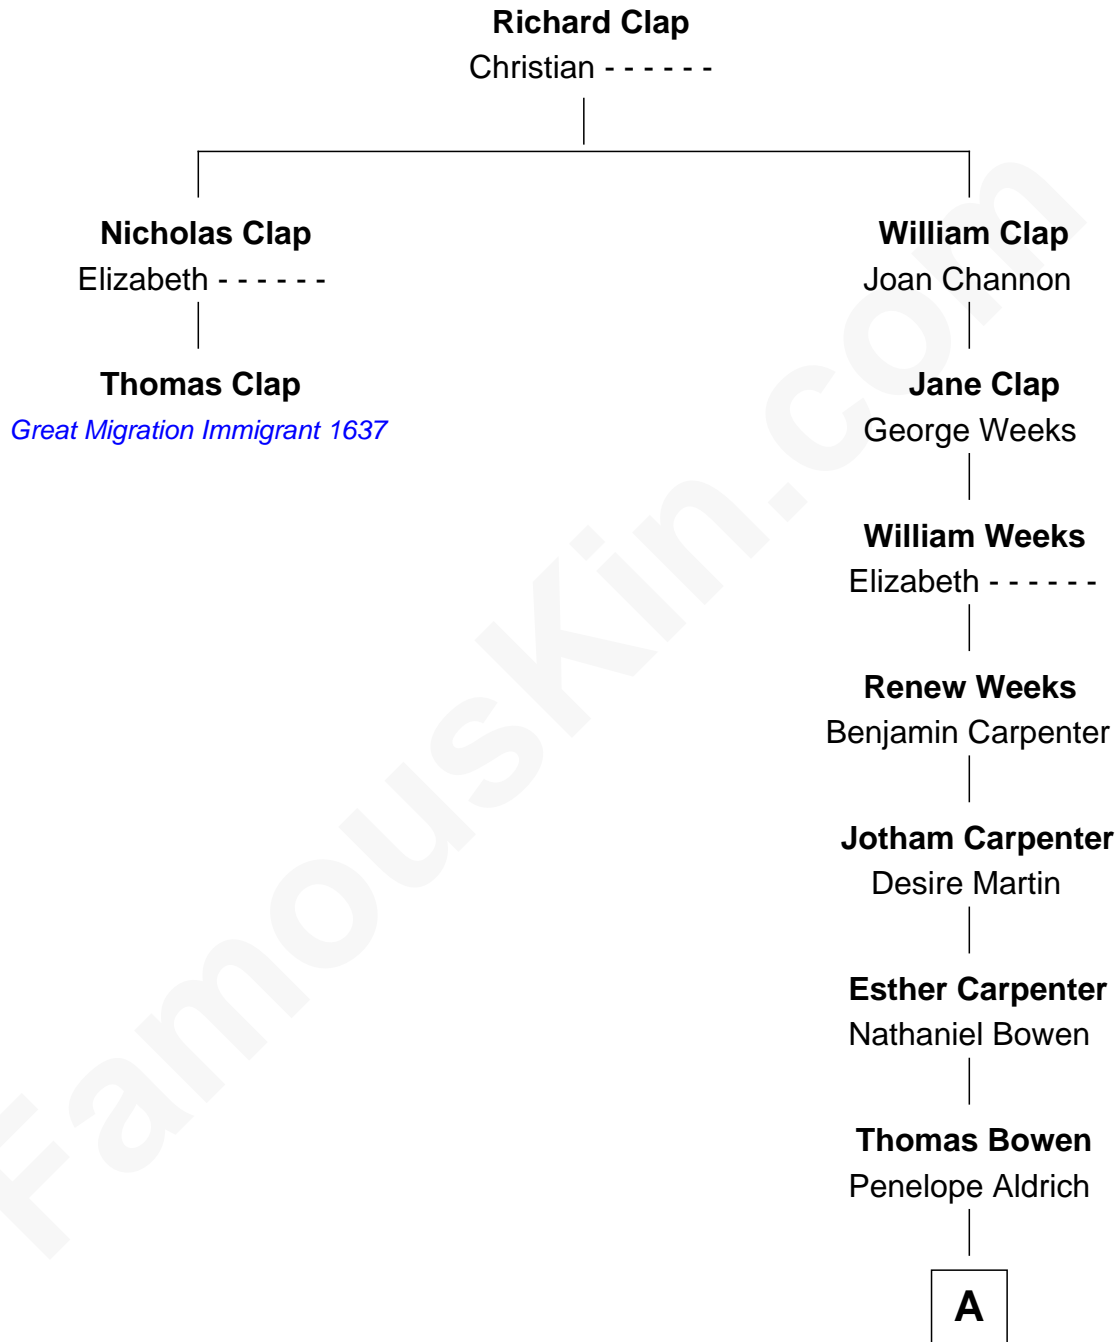

FamousKin.com

Relationship Chart of

Thomas Clap

(c1608 - 1684) *Great Migration Immigrant 1637*

1st cousin 14 times removed of

Brandon Routh
TV and Movie Actor

A

Nathan Bowen
Rachel Stoddard