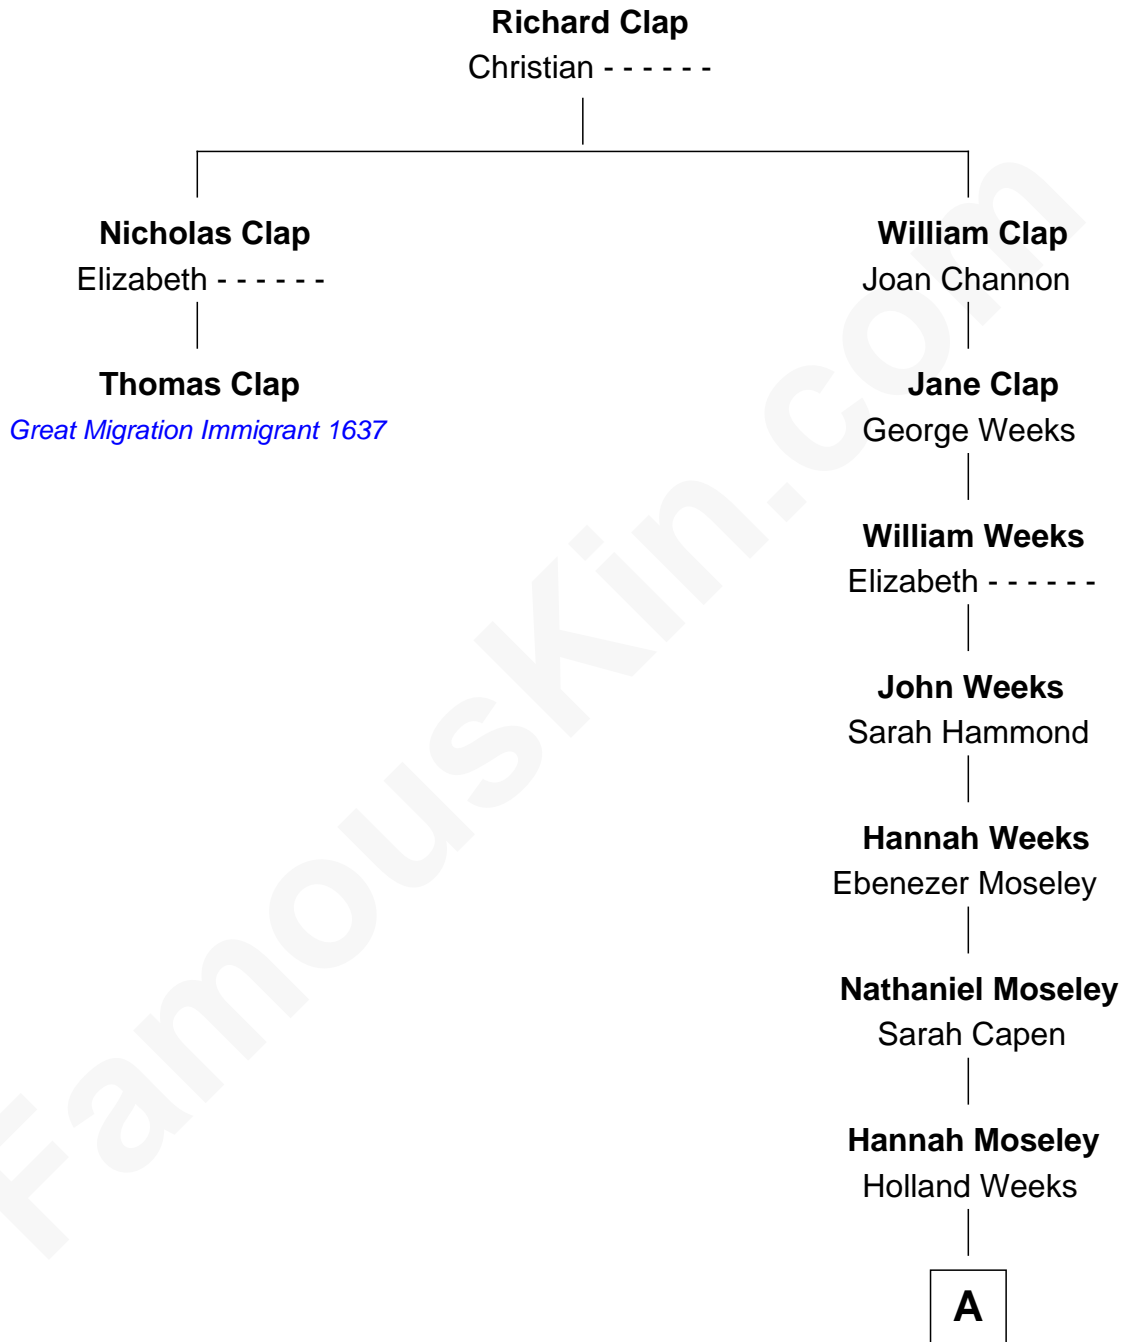

FamousKin.com

Relationship Chart of

Thomas Clap

(c1608 - 1684) *Great Migration Immigrant 1637*

1st cousin 8 times removed of

Daniel Burnham

World's Columbian Expo Architect

A

Holland Weeks

Harriot Byron Hopkins

Elizabeth Keith Weeks

Edwin Arnold Burnham

Daniel Burnham

Chicago Architect

FamousKin.com