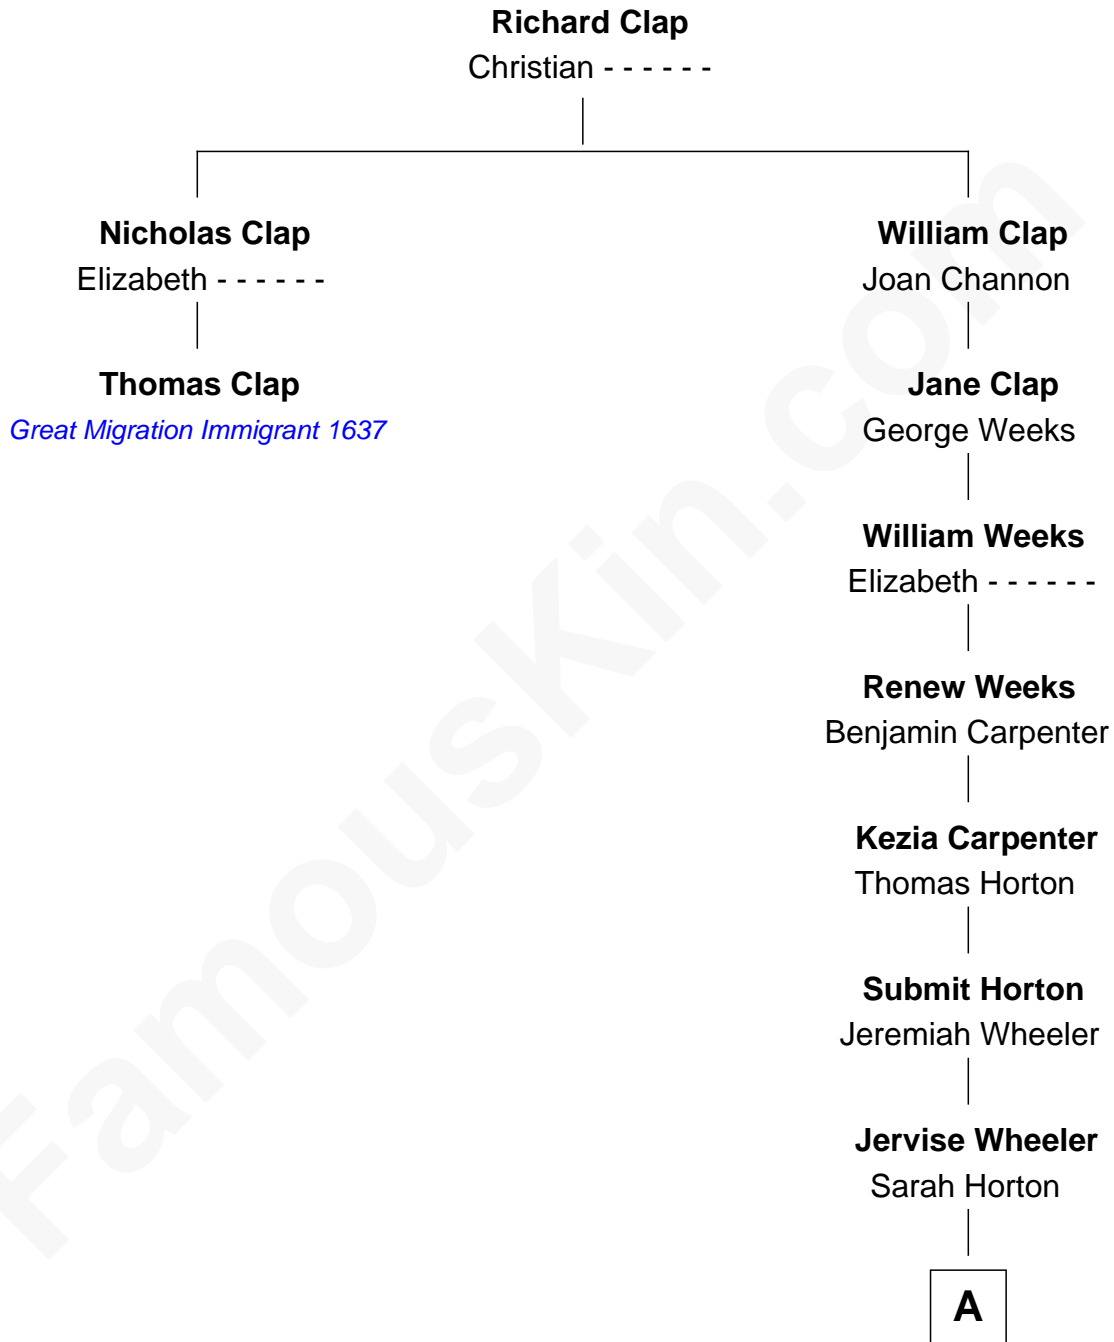

## Relationship Chart of

### Thomas Clap

(c1608 - 1684) *Great Migration Immigrant 1637*

1st cousin 12 times removed of

### Jonathan Bush

*Co-founder and CEO of athenahealth*

**A**

**Betsey S. Wheeler**

Levi Pierce

**Elizabeth Slade Pierce**

Cortland Philip Livingston Butler

**Mary Elizabeth Butler**