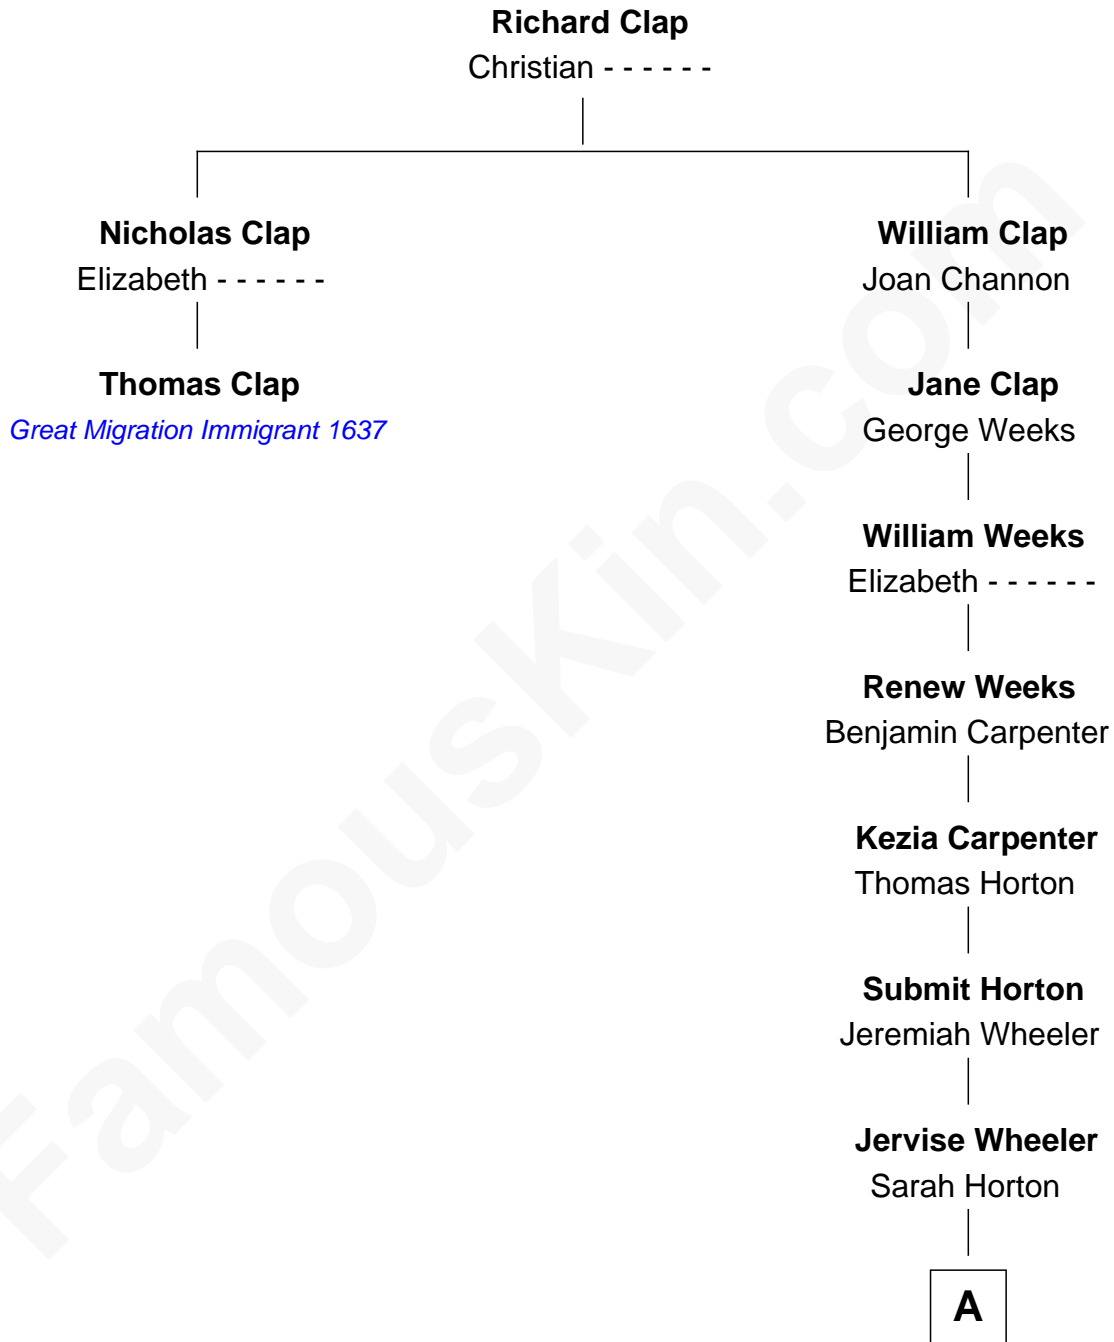

## Relationship Chart of

### Thomas Clap

(c1608 - 1684) *Great Migration Immigrant 1637*

1st cousin 12 times removed of

**Nat Faxon**

*Actor, Comedian, Director and Screenwriter*

**A**

**Betsey S. Wheeler**

Levi Pierce

**Warren S. Pierce**

Eliza M. Sturdy

**Alleda B. Pierce**

Herbert Ira Conant

**Marie Bassett Conant**

Dr. Nathaniel Wales Faxon

**William Otis Faxon**

Frances Mary Parker