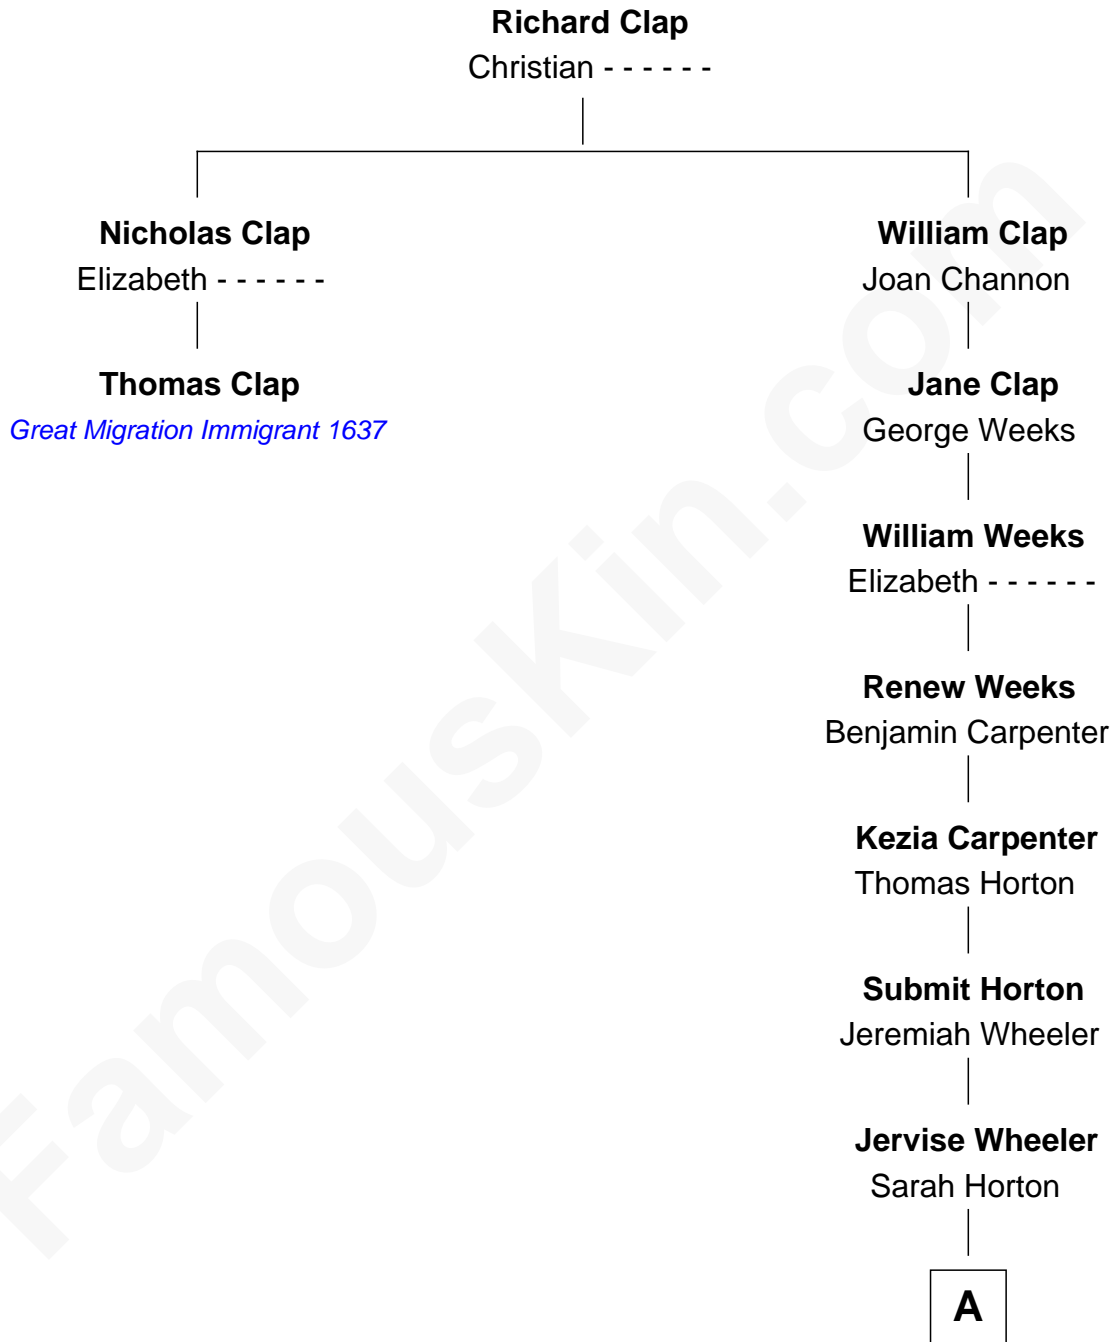

# FamousKin.com

## Relationship Chart of

### Thomas Clap

(c1608 - 1684) *Great Migration Immigrant 1637*

1st cousin 12 times removed of

**George W. Bush**  
43rd U.S. President

**A**

**Betsey S. Wheeler**

Levi Pierce

**Elizabeth Slade Pierce**