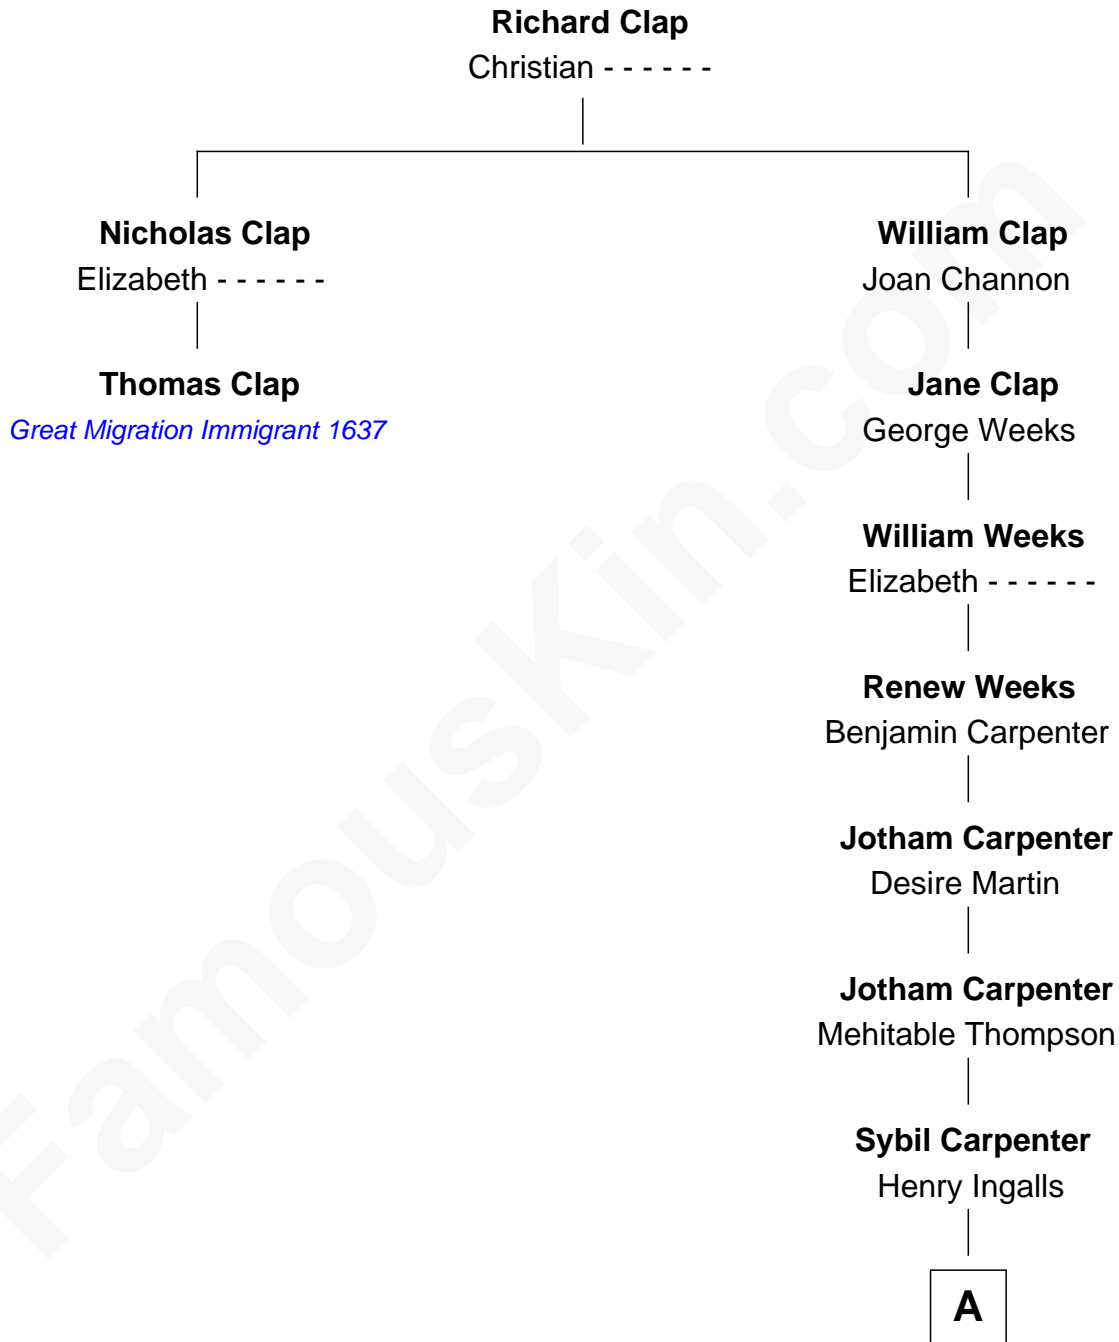

FamousKin.com

Relationship Chart of

Thomas Clap

(c1608 - 1684) *Great Migration Immigrant 1637*

1st cousin 8 times removed of

James Garfield
20th U.S. President

A

—
Mehitable Ingalls

James Ballou

—
Eliza Ballou

Abram Garfield

—
James Garfield

20th U.S. President

FamousKin.com