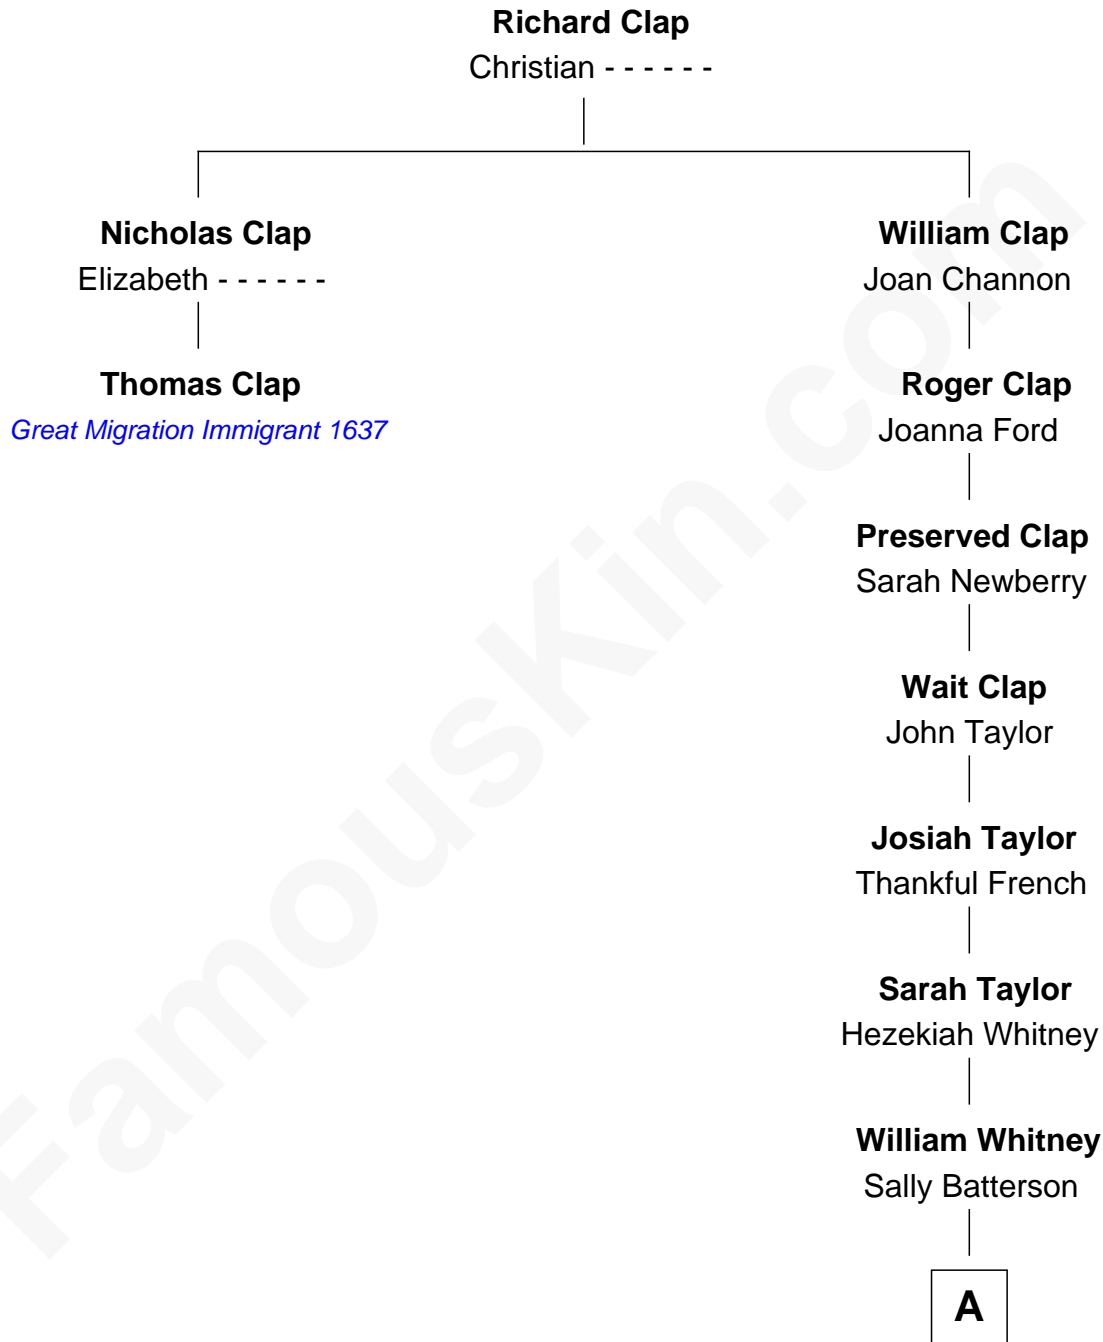

FamousKin.com

Relationship Chart of

Thomas Clap

(c1608 - 1684) *Great Migration Immigrant 1637*

1st cousin 11 times removed of

Mike Huckabee

44th Governor of Arkansas

A

|
Jesse Bedient Whitney

Emily Brown

|
Scott Massena Whitney

Mary A. Bell

|
Charles O. Whitney

Sarah R. Sickler

|
Eva Lorena Whitney

William Thomas Elder