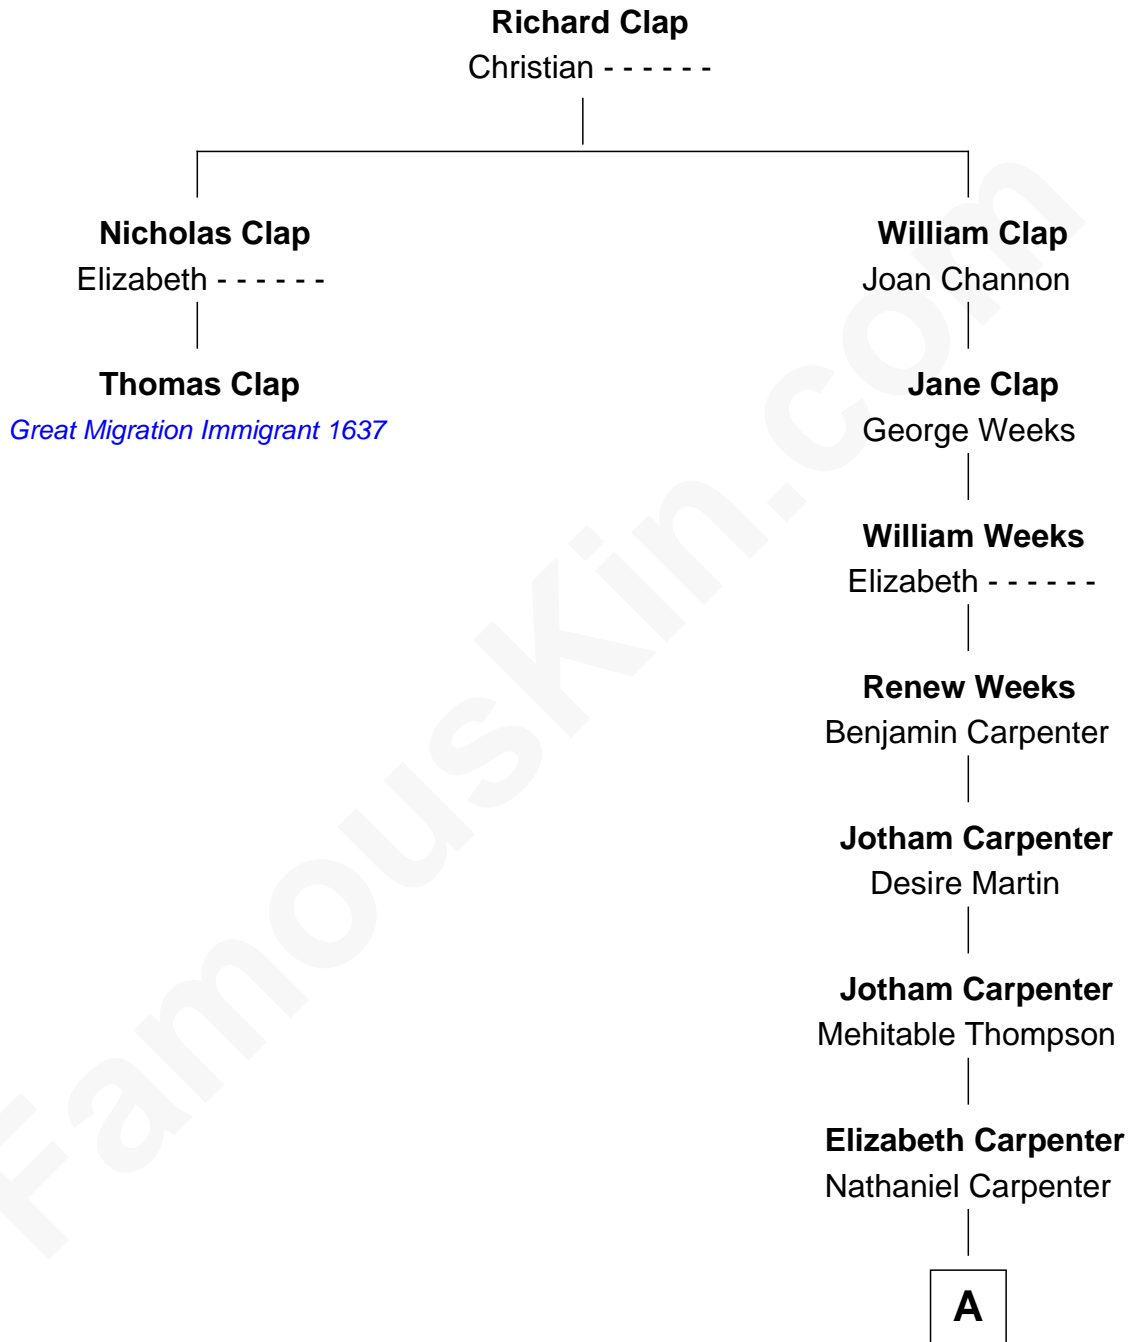

FamousKin.com

Relationship Chart of

Thomas Clap

(c1608 - 1684) *Great Migration Immigrant 1637*

1st cousin 8 times removed of

John Wellborn Root

1893 *Chicago Columbian Exposition Architect*

A

—
Elizabeth Carpenter

Salmon Root

—
Sidney Root

Mary H. Clark

—
John Wellborn Root

Columbian Exposition Architect

FamousKin.com