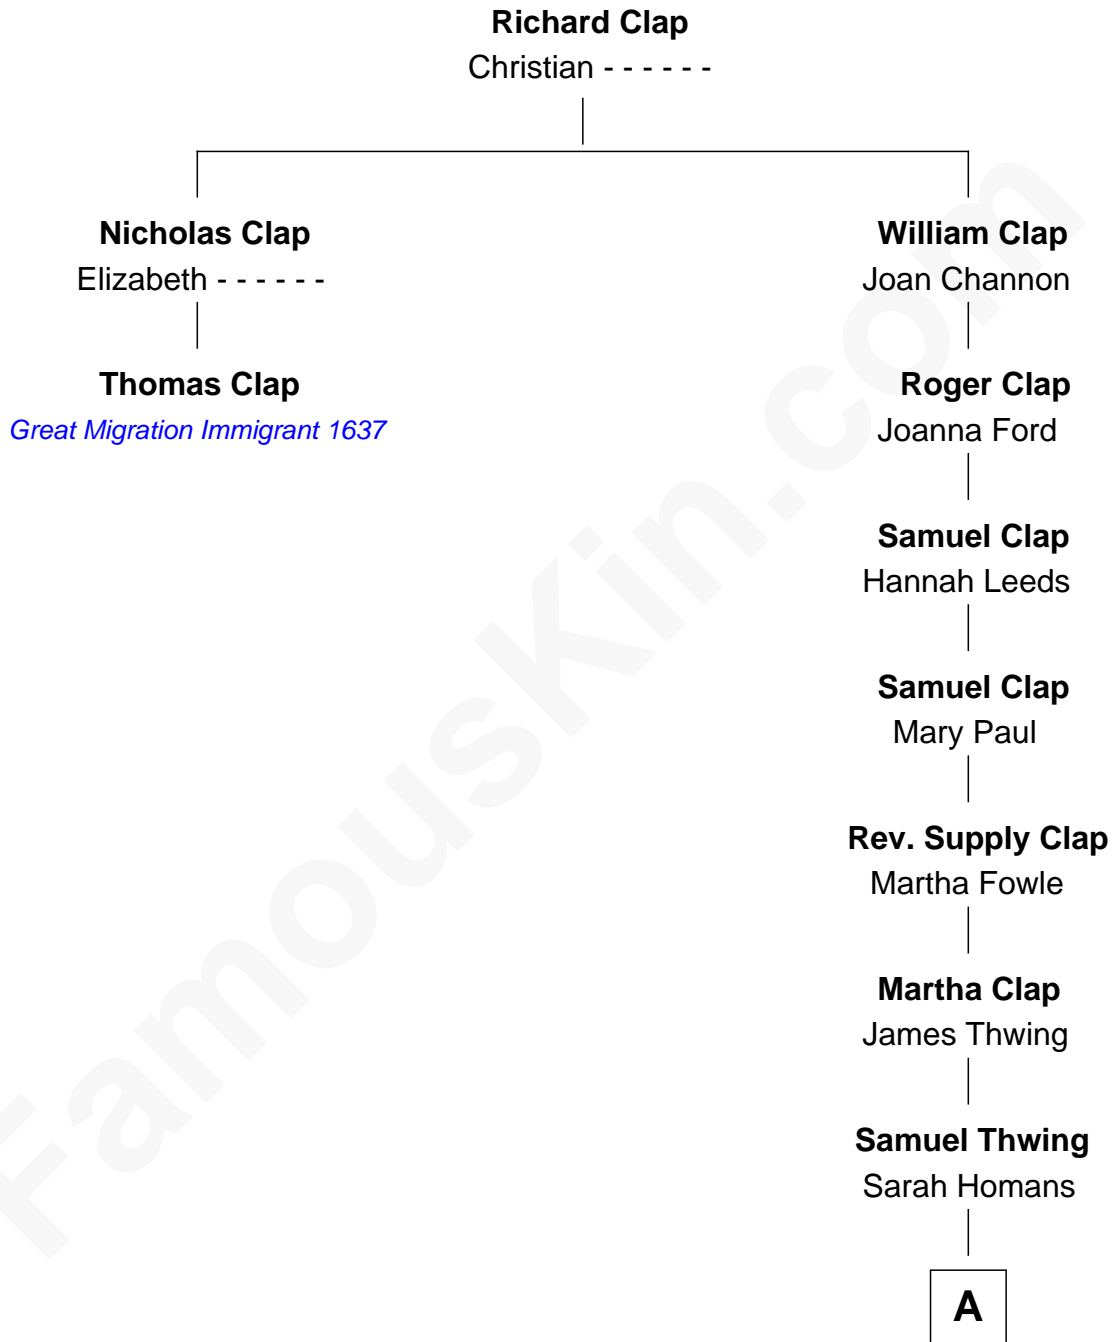

FamousKin.com

Relationship Chart of

Thomas Clap

(c1608 - 1684) *Great Migration Immigrant 1637*

1st cousin 10 times removed of

Pete Seeger

American Folk Singer

A